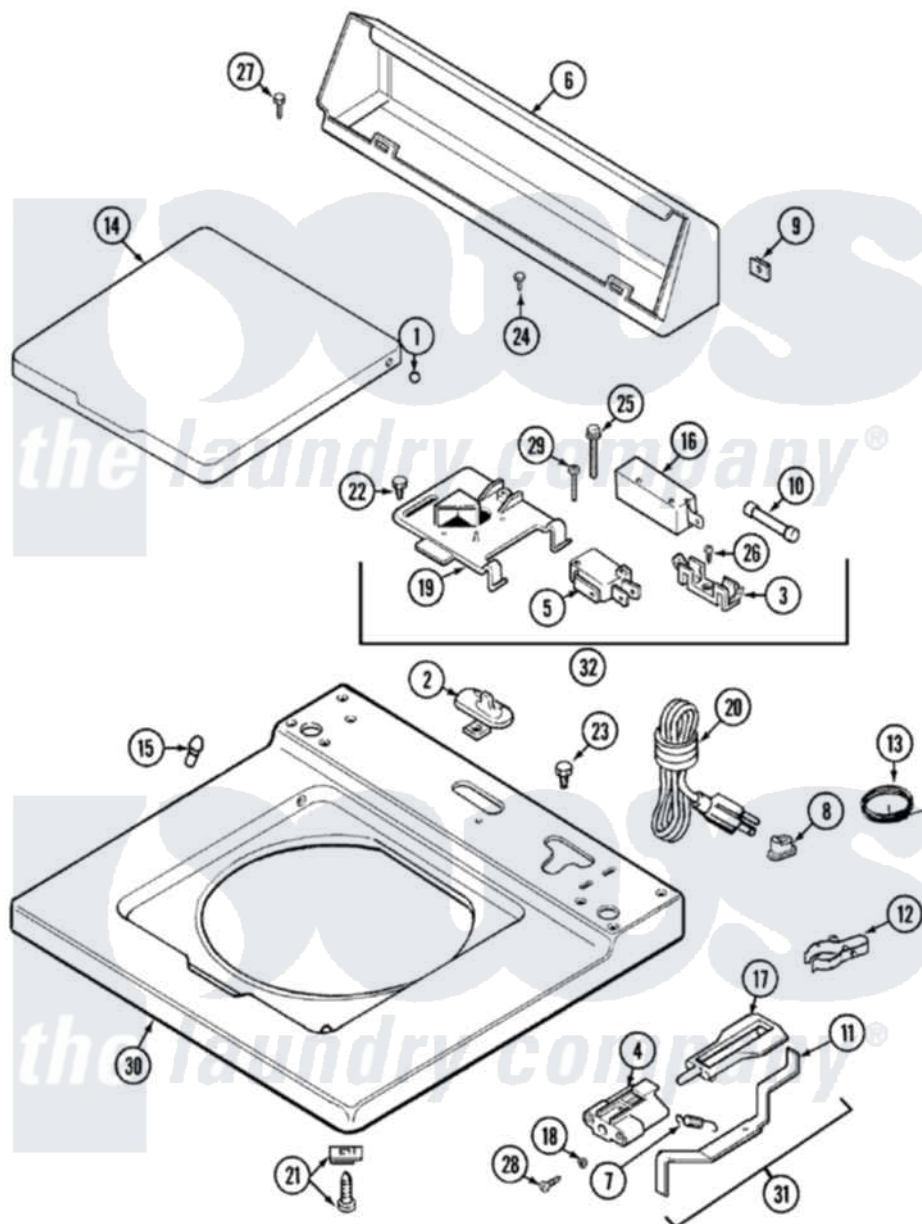

Maytag LAT9304AAE 05 - TOP

Maytag [Residential Maytag LAT9304AAE Washer Parts](#) Parts Diagram 05 - TOP
 Click on the part number to view part

Item	Original Part Number	Replaced By	Status	Part Description
1	211726			Hinge, Ball Lid
2	207159	489355		Screw, 8 X 1/2
"	22001298			Cap, Top Cover
3	207167			Block, Fuse
4	216256		Not Available	BRACKET, UNBALANCE
5	207166			Switch, Check
6	205635			Console
7	213720			Spring, Lid Switch
8	211881			Grommet, Cord Part Not Used- Gas Models Only
9	215075			Fastener, Control Panel To Console
10	207168	22001682		Switch Assembly, Lid W/4amp Fuse
11	22001136			Lever, Unbalance
12	301548			Clamp, Ground Wire
13	311155			Ground Wire And Clamp

14	22001028	22001893	Lid
"	22001206	22001893	Lid
15	212716		Bumper, Lid
16	205415	279347	Switch-Lid
17	216255		Plunger, Lid Switch
18	211500		Washer, Bracket To Top Cover
19	Y215699	22001678	Bracket, Switch And Fuse
20	208194	22003062	Cord, Power
21	204445		Screw And Fastener Assembly
22	207159	489355	Screw, 8 X 1/2
23	315483	3370225	Screw
24	216423	3370225	Screw
25	213501		Screw, No.6-20 X 1-1/8 Inch
26	Y311711		Screw, Fuse Block
27	Y313559		Screw
28	910182	25-7809	Screw, No.6-20 1/2 Flthd Torx
29	22001352		Screw, Check Switch
30	22001117	Not Available	TOP COVER ASSEMBLY (WHT)
31	22001311		Unbalance Lever Assembly
32	207176	22001682	Switch Assembly, Lid W/4amp Fuse