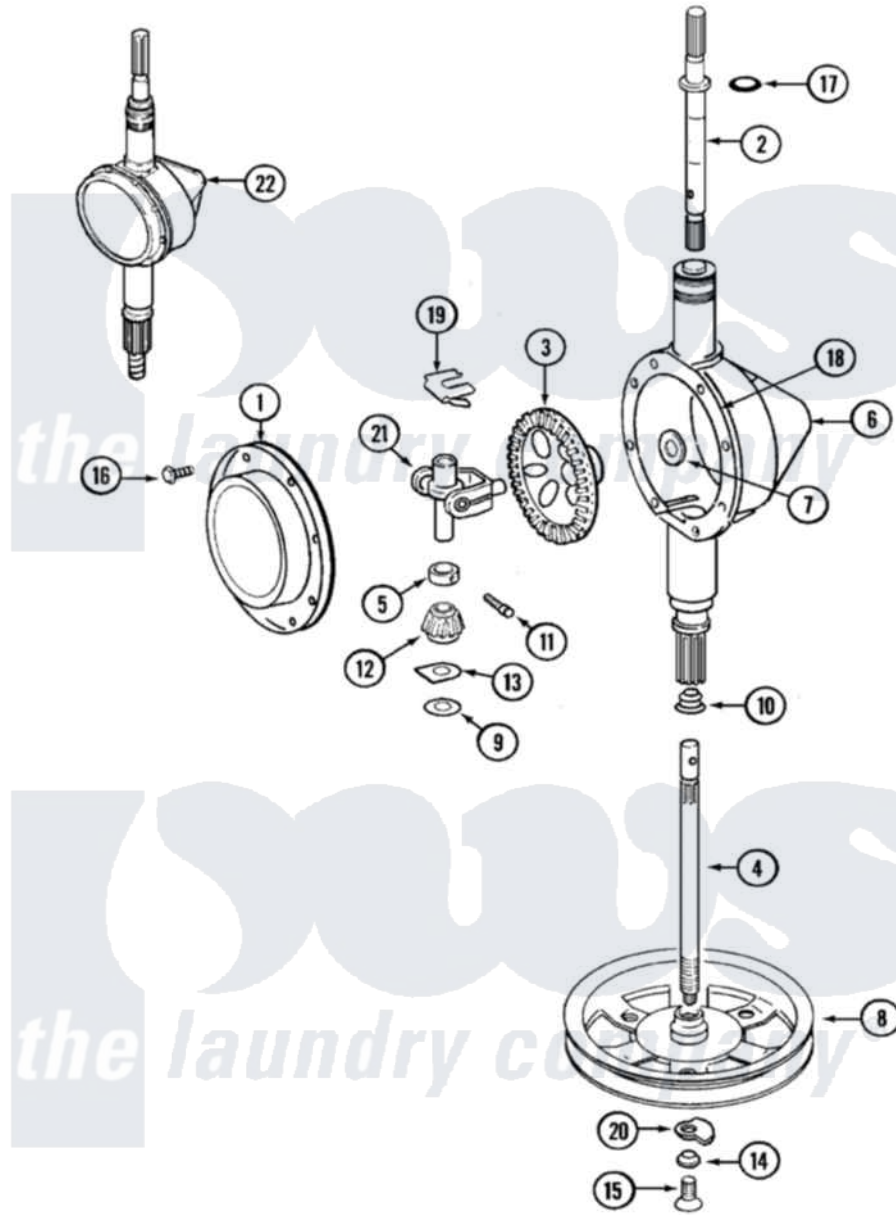

Maytag LAT9304AAE 06 - TRANSMISSION

Maytag [Residential Maytag LAT9304AAE Washer Parts](#) Parts Diagram 06 - TRANSMISSION
 Click on the part number to view part

Item	Original Part Number	Replaced By	Status	Part Description
1	206628			Cover, Transmission
2	207153	6-2097820		Kit- Shaft
3	206713	6-2067130		Gear- Beve
4	215410	12001450		Ctr Shaft W/Collar Andkeeper- Dp
5	215415		Not Available	COLLAR, LOWER
6	206624	6-2097750		Trans Dee
7	215394			Washer, Bevel Gear
8	211059	6-2301530		Pulley
9	211483	6-2114830		Washer- SP
10	206602	207843		Lip Seal Repair Kit
11	Y206629			Pin, Collar
12	215401	W10221114		Pinion
13	215395			Plate, Clutch
14	211090	22003555		Washer, Stop Lug
15	211375	681582		Screw
				SCREW, TRANSMISSION

16	215417	Not Available	SCREW, TRANSMISSION COVER
17	210690		Seal, Rubber
18	Y058700	675652	Adhesive
19	215581		Spring, Agitator Shaft
20	211089		Lug, Stop Pulley
21	206685	6-2066850	Yoke
22	206707	6-2097750	Trans Dee