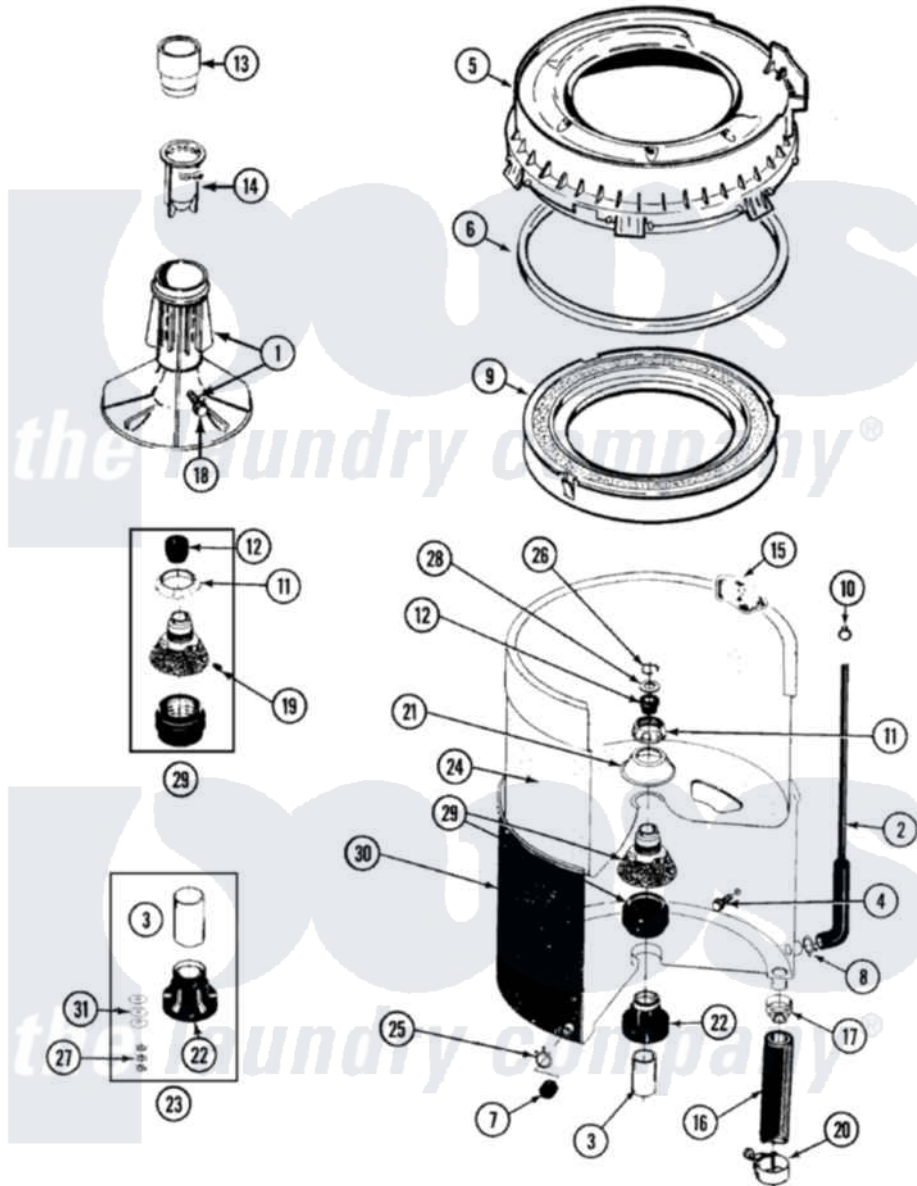

Maytag LAT9304AAE 07 - TUB

Maytag [Residential Maytag LAT9304AAE Washer Parts](#) Parts Diagram 07 - TUB
 Click on the part number to view part

Item	Original Part Number	Replaced By	Status	Part Description
1	207228			Agitator W/Lock Screw
2	22001036	22001619		Tube, Water Level Switch
3	211130			Bearing Liner, Tub Bearing
4	200744	W10175939		Bolt
"	205254	W10175938		Bolt
5	22001299			Tub Cover And Gasket Assembly
6	Y22001201	22001007		Gasket, Cover To Tub
7	214725			Cap For Spout-Outer Tub
8	211641			Clamp, 1-1/16"
9	22001142			Ring, Balance
10	410296	596669		Clamp, Manifold
11	211047	6-2110472		Nut- Clamp
12	Y0A4298	6-0A57420		Seal- Agitator
13	22001295			Housing, Dispenser
14	22001294			Cup, Dispensing
15	207219			Filter, Self-Cleaning

16	213045		Hose, Outer Tub Part Not Used
17	201011	285655	Clamp, Hose
18	206478		Not Available
19	211618	22001423	Set Screw, Mounting Stem
20	202574	3367052	Clamp, Hose
21	211210		Washer, Clamping Nut
22	200824	6-2040130	Tub Bearin
23	204013	6-2040130	Tub Bearin
24	22001139		Tub, Inner
25	214739	596669	Clamp, Manifold
26	Y015667		Retaining Ring
27	Y054867		Washer, Lock
28	Y015666		Washer, Retaining -
29	204012	6-2095720	Mounting S
30	22001114		Not Available
31	211100		TUB, OUTER (EX. LARGE)
			Washer, Outer Tub