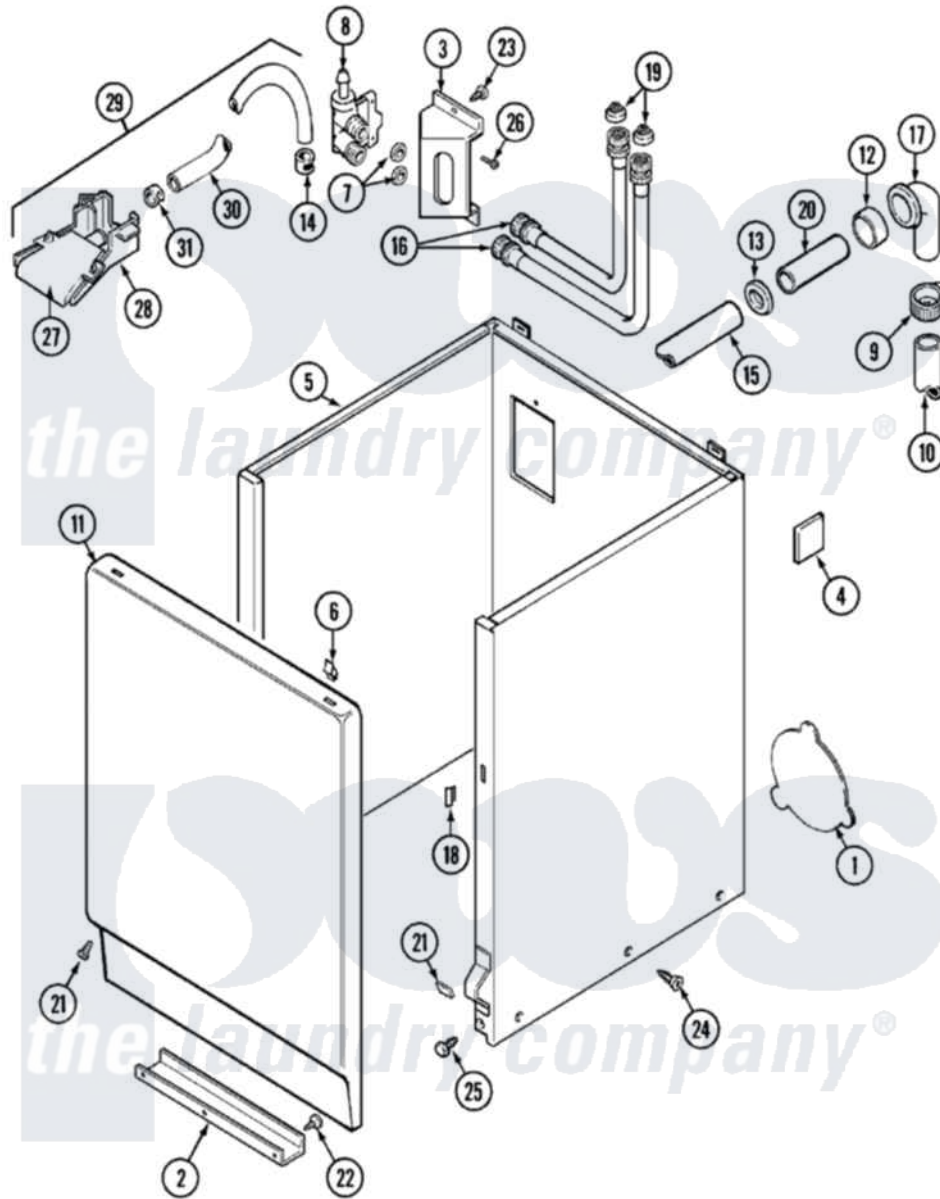

Maytag LAT9304AAL 02 - CABINET

Maytag Residential Maytag LAT9304AAL Washer Parts Parts Diagram 02 - CABINET
 Click on the part number to view part

Item	Original Part Number	Replaced By	Status	Part Description
1	211294	90767		Screw, 8A X 3/8 HeX Washer Head Tapping
"	211878		Not Available	PLATE, ACCESS
2	213846			Guard, Belt
3	214812	22002361		Bracket, Water Valve
4	215058			Pad, Cabinet Bumper
5	22001303			Cabinet ---NA
6	212982	22001650		Fastener, Spring
7	Y013783			Washer, Inlet Hose
8	214337	96160		Screen
"	22001274			Valve, Water
9	200908	285655		Clamp, Hose
10	216017			Hose, Drain
"	Y059149			(7/8" I.D. CARTON OF 50 FT.)
11	33001221	22001817		Sheet, Sound Damper
"	216078L		Not Available	PANEL, FRONT (ALM) SUB

12	214765		Gasket, Siphon Break
13	202574	3367052	Clamp, Hose
14	216169	596669	Clamp, Manifold
15	214767	22001448	Hose, Pump
16	202860		Inlet Hose Assembly
17	Y216016	W10116738	Elbow
18	214376	22002331	Spacer, Front Panel
19	200961	12001413	Strainer And Washer Kit
20	Y014874		Screw, Idler Arm And Sleeve
"	206638		Siphon Break
21	204439		Screw And Fstner Assembly
22	211294	90767	Screw, 8A X 3/8 HeX Washer Head Tapping
23	212276	W10116760	Screw
24	213007		Xfor Cabinet See Cabinet, Back
25	213121	3400111	Screw, 12-14 X 5/8
"	213122	27001200	Screw
26	Y313561		Screw----NA
27	22001187		Injector
28	22001186		Injector
29	22001304		Water Injector Assembly
30	22001190		Hose, Injector
31	216170	489503	Clamp