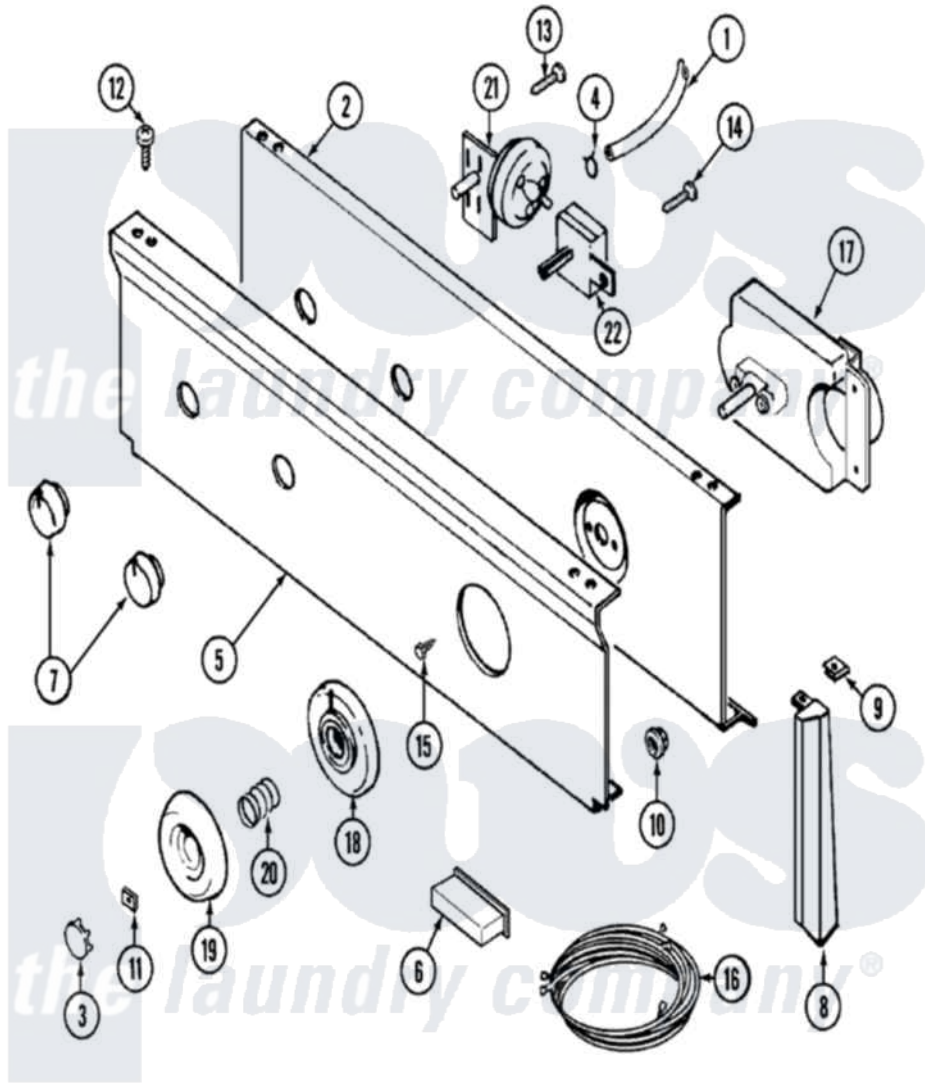

Maytag LAT9304AAL 04 - CONTROL PANEL

Maytag [Residential Maytag LAT9304AAL Washer Parts](#) Parts Diagram 04 - CONTROL PANEL

[Click on the part number to view part](#)

Item	Original Part Number	Replaced By	Status	Part Description
1	22001036	22001619		Tube, Water Level Switch
2	315483	3370225		Screw
"	204807			Ground Wire, Supp. Plte To Top Cover
"	22001132			Plate, Support
3	216193		Not Available	CAP, TIMER KNOB (BLK)
4	410296	596669		Clamp, Manifold
5	22001167			Panel, Control
6	214897			Pad, Control Panel
7	22001267			Knob, Selector Switch
8	22001288			End Cap, Control Panel
"	22001290			End Cap, Control Panel
9	214894			Fastener, End Cap
10	214872			Palnut, End Cap Note: Nut, Lamp Holder
11	211605			Bezel, Timer Dial
12	311728	210032		Screw, No.8 X 9/16 Ctsk Note:

12	014120	21032		Screw, Inlet Duct
13	211168	W10139210		Screw, 8-18 X 5/16
14	211168	W10139210		Screw, 8-18 X 5/16
15	216412			Screw, Bracket To Timer
16	22001316			Wire Harness, Main
17	22001255			Timer RPR
18	22001264		Not Available	BEZEL, TIMER KNOB (BLK)
19	215828			Knob, Timer
20	211065			Spring, Index Wheel
21	208202			Switch, Pressure
22	208283		Not Available	SWITCH, WATER TEMPERATURE
23	22001103			Manual, Use And Care
"	16000327		Not Available	GUIDE, QUICK REF. - MAYTAG