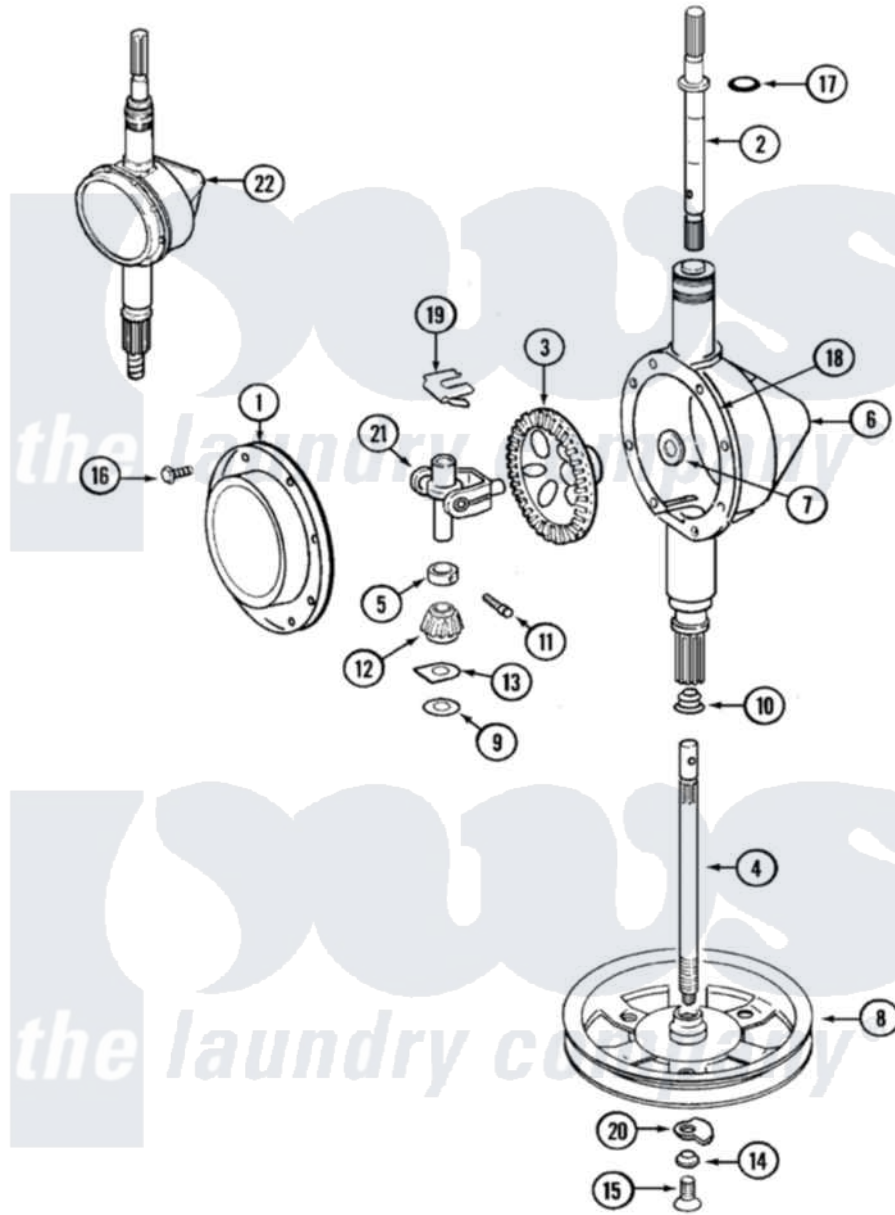

Maytag LAT9304AAL 06 - TRANSMISSION

Maytag Residential Maytag LAT9304AAL Washer Parts Parts Diagram 06 - TRANSMISSION
 Click on the part number to view part

Item	Original Part Number	Replaced By	Status	Part Description
1	206628			Cover, Transmission
2	207153	6-2097820		Kit- Shaft
3	206713	6-2067130		Gear- Beve
4	215410	12001450		Ctr Shaft W/Collar Andkeeper- Dp
5	215415		Not Available	COLLAR, LOWER
6	206624	6-2097750		Trans Dee
7	215394			Washer, Bevel Gear
8	211059	6-2301530		Pulley
9	211483	6-2114830		Washer- SP
10	206602	207843		Lip Seal Repair Kit
11	Y206629			Pin, Collar
12	215401	W10221114		Pinion
13	215395			Plate, Clutch
14	211090	22003555		Washer, Stop Lug
15	211375	681582		Screw
				SCREW, TRANSMISSION

16	215417	Not Available	SCREW, TRANSMISSION COVER
17	210690		Seal, Rubber
18	Y058700	675652	Adhesive
19	215581		Spring, Agitator Shaft
20	211089		Lug, Stop Pulley
21	206685	6-2066850	Yoke
22	206707	6-2097750	Trans Dee