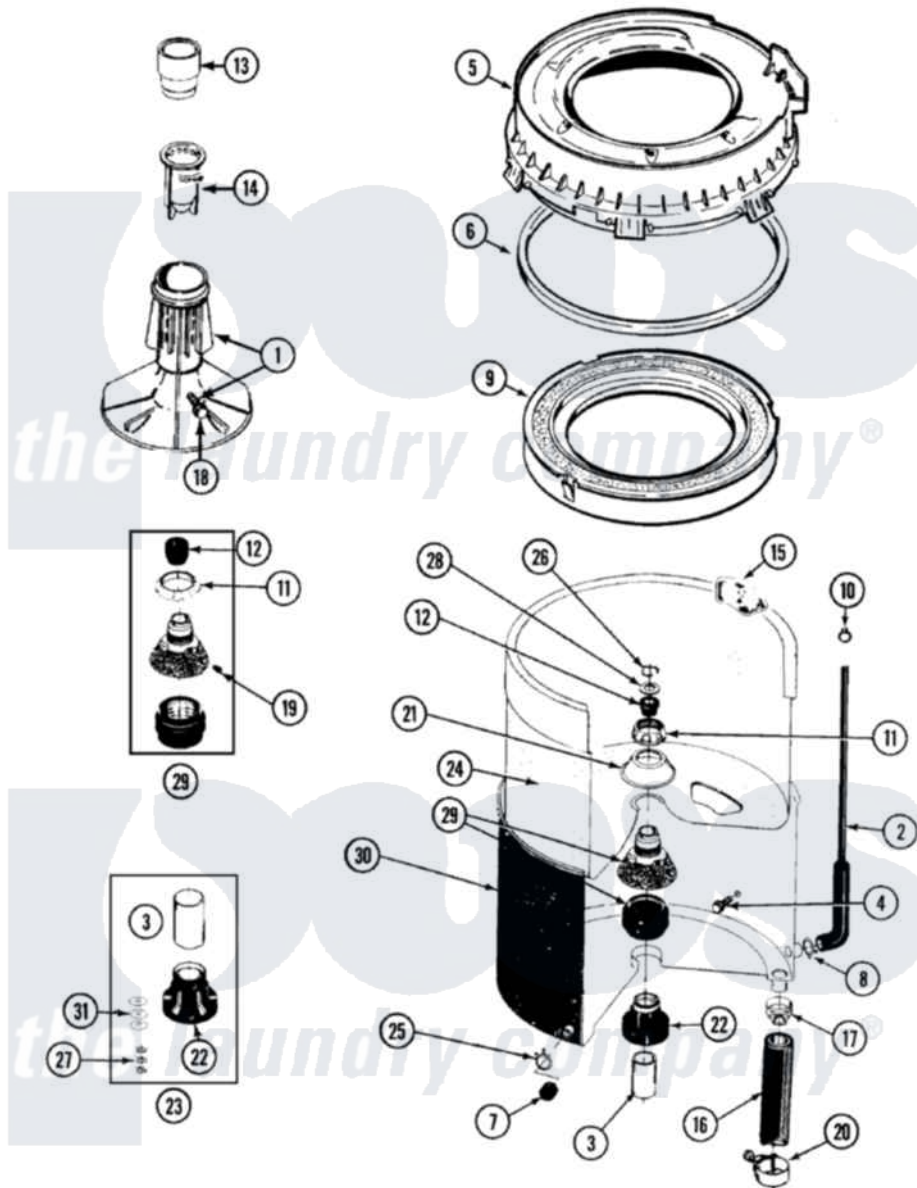

Maytag LAT9304AAL 07 - TUB

Maytag [Residential Maytag LAT9304AAL Washer Parts](#) Parts Diagram 07 - TUB
 Click on the part number to view part

Item	Original Part Number	Replaced By	Status	Part Description
1	207228			Agitator W/Lock Screw
2	22001036	22001619		Tube, Water Level Switch
3	211130			Bearing Liner, Tub Bearing
4	200744	W10175939		Bolt
"	205254	W10175938		Bolt
5	22001299			Tub Cover And Gasket Assembly
6	Y22001201	22001007		Gasket, Cover To Tub
7	214725			Cap For Spout-Outer Tub
8	211641			Clamp, 1-1/16"
9	22001142			Ring, Balance
10	410296	596669		Clamp, Manifold
11	211047	6-2110472		Nut- Clamp
12	Y0A4298	6-0A57420		Seal- Agitator
13	22001295			Housing, Dispenser
14	22001294			Cup, Dispensing
15	207219			Filter, Self-Cleaning

16	213045		Hose, Outer Tub Part Not Used
17	201011	285655	Clamp, Hose
18	206478		Not Available
19	211618	22001423	Set Screw, Mounting Stem
20	202574	3367052	Clamp, Hose
21	211210		Washer, Clamping Nut
22	200824	6-2040130	Tub Bearin
23	204013	6-2040130	Tub Bearin
24	22001139		Tub, Inner
25	214739	596669	Clamp, Manifold
26	Y015667		Retaining Ring
27	Y054867		Washer, Lock
28	Y015666		Washer, Retaining -
29	204012	6-2095720	Mounting S
30	22001114		Not Available
31	211100		TUB, OUTER (EX. LARGE)
			Washer, Outer Tub