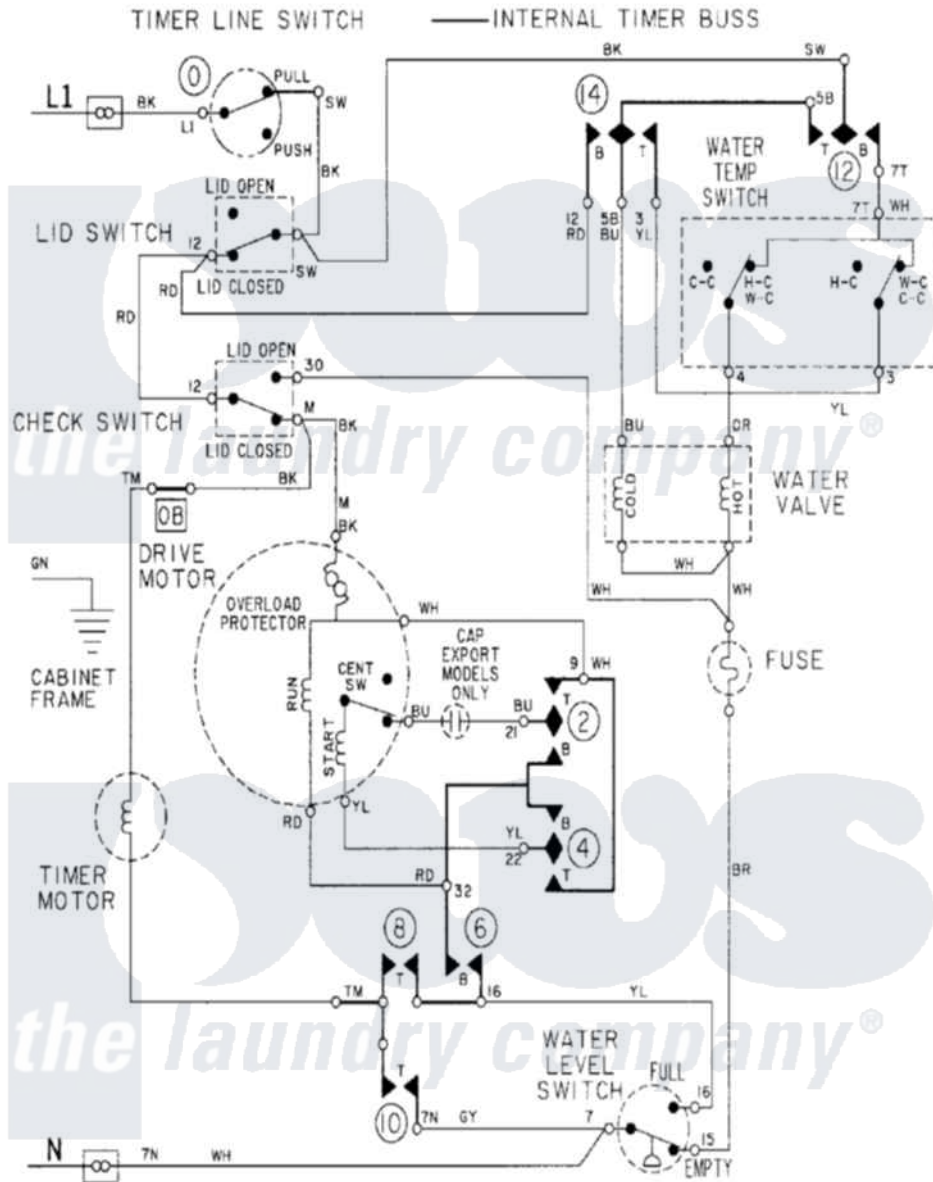

# Maytag LAT9304AAL 08 - WIRING INFORMATION

Maytag Residential Maytag LAT9304AAL Washer Parts Parts Diagram 08 - WIRING INFORMATION  
 Click on the part number to view part

Item	Original Part Number	Replaced By	Status	Part Description
NI	15001005		Not Available	WIRING INFORMATION