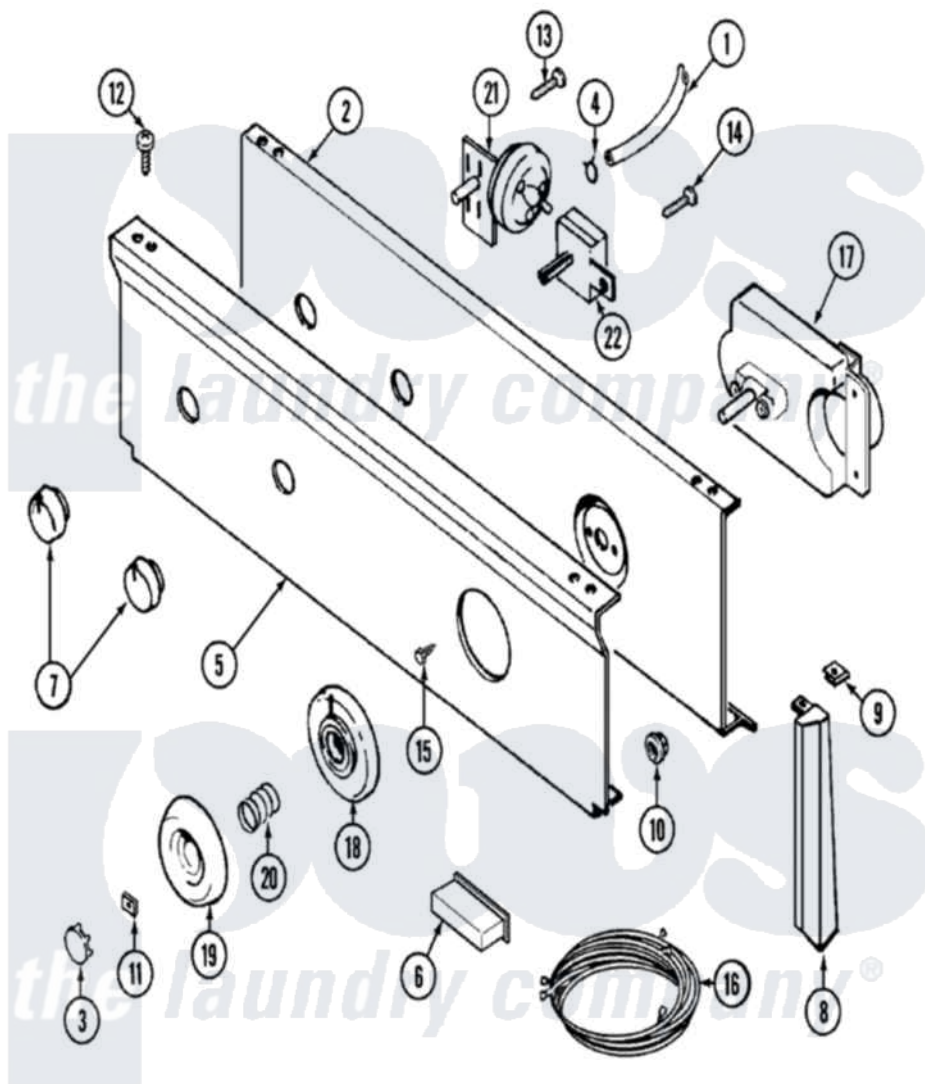

Maytag LAT9304AAM 04 - CONTROL PANEL

Maytag [Residential Maytag LAT9304AAM Washer Parts](#) Parts Diagram 04 - CONTROL PANEL

[Click on the part number to view part](#)

Item	Original Part Number	Replaced By	Status	Part Description
1	22001036	22001619		Tube, Water Level Switch
2	315483	3370225		Screw
"	204807			Ground Wire, Supp. Plte To Top Cover
"	22001132			Plate, Support
3	216424		Not Available	CAP, KNOB (ALM)
4	410296	596669		Clamp, Manifold
5	22001464		Not Available	PANEL, CONTROL (ALM)
6	214897			Pad, Control Panel
7	22001269		Not Available	KNOB ASSY. (ALM)
8	22001293			End Cap, Control Panel
"	22001292	22001567		Cap, End
"	22001567			Cap, End
"	22001566	22001293		End Cap, Control Panel
9	214894			Fastener, End Cap
10	214872			Palnut, End Cap Note: Nut, Lamp Holder

11	211605		Bezel, Timer Dial
12	210932		Screw, No.8 X 9/16 Ctsk Note: Screw, Inlet Duct
13	211168	W10139210	Screw, 8-18 X 5/16
14	211168	W10139210	Screw, 8-18 X 5/16
15	216412		Screw, Bracket To Timer
16	22001316		Wire Harness, Main
17	22001255		Timer RPR
18	22001266	Not Available	BEZEL, TIMER KNOB (ALM)
19	22001199	Not Available	KNOB ASSY. (ALM)
20	211065		Spring, Index Wheel
21	208202		Switch, Pressure
22	208283	Not Available	SWITCH, WATER TEMPERATURE
23	16000327	Not Available	GUIDE, QUICK REF. - MAYTAG
"	22001103		Manual, Use And Care