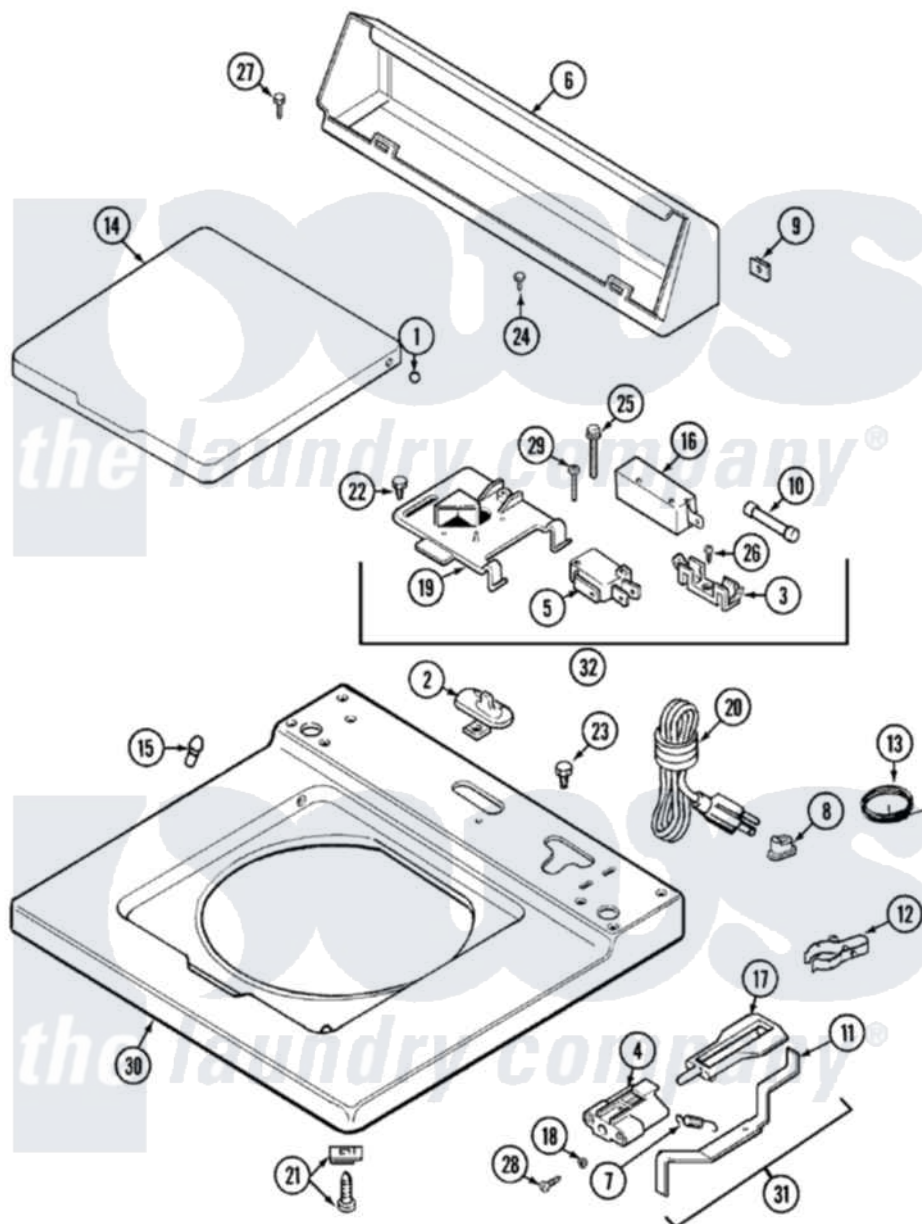

Maytag LAT9304AAM 05 - TOP

Maytag [Residential Maytag LAT9304AAM Washer Parts](#) Parts Diagram 05 - TOP
 Click on the part number to view part

Item	Original Part Number	Replaced By	Status	Part Description
1	211726			Hinge, Ball Lid
2	207159	489355		Screw, 8 X 1/2
"	22001298			Cap, Top Cover
3	207167			Block, Fuse
4	216256		Not Available	BRACKET, UNBALANCE
5	207166			Switch, Check
6	205635L		Not Available	CONSOLE (ALM)
7	213720			Spring, Lid Switch
8	211881			Grommet, Cord Part Not Used-Gas Models Only
9	215075			Fastener, Control Panel To Console
10	207168	22001682		Switch Assembly, Lid W/4amp Fuse
11	22001136			Lever, Unbalance
12	301548			Clamp, Ground Wire
13	311155			Ground Wire And Clamp

14	22001029		Not Available	LID (CANADA-ALM)---NA
"	22001207		Not Available	LID W/LEGEND (ALM)---NA
15	212716			Bumper, Lid
16	205415	279347		Switch-Lid
17	216255			Plunger, Lid Switch
18	211500			Washer, Bracket To Top Cover
19	Y215699	22001678		Bracket, Switch And Fuse
20	208194	22003062		Cord, Power
21	204445			Screw And Fastener Assembly
22	207159	489355		Screw, 8 X 1/2
23	315483	3370225		Screw
24	216423	3370225		Screw
25	213501			Screw, No.6-20 X 1-1/8 Inch
26	Y311711			Screw, Fuse Block
27	Y313559			Screw
28	910182	25-7809		Screw, No.6-20 1/2 Flthd Torx
29	22001352			Screw, Check Switch
30	22001118		Not Available	TOP, MAIN (ALM)---NA
31	22001311			Unbalance Lever Assembly
32	207176	22001682		Switch Assembly, Lid W/4amp Fuse