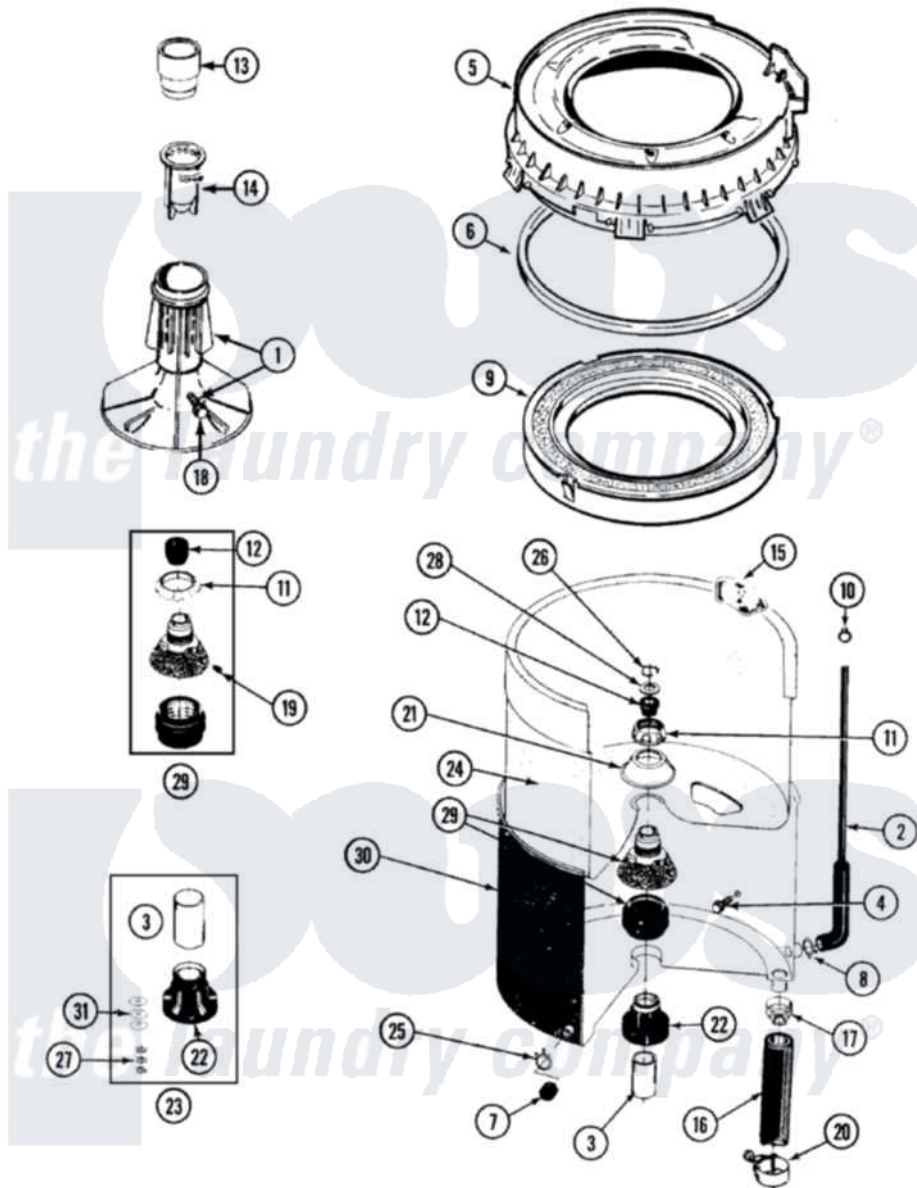

Maytag LAT9304AAM 07 - TUB

Maytag [Residential Maytag LAT9304AAM Washer Parts](#) Parts Diagram 07 - TUB
 Click on the part number to view part

Item	Original Part Number	Replaced By	Status	Part Description
1	207228			Agitator W/Lock Screw
2	22001036	22001619		Tube, Water Level Switch
3	211130			Bearing Liner, Tub Bearing
4	200744	W10175939		Bolt
"	205254	W10175938		Bolt
5	22001299			Tub Cover And Gasket Assembly
6	Y22001201	22001007		Gasket, Cover To Tub
7	214725			Cap For Spout-Outer Tub
8	211641			Clamp, 1-1/16"
9	22001142			Ring, Balance
10	410296	596669		Clamp, Manifold
11	211047	6-2110472		Nut- Clamp
12	Y0A4298	6-0A57420		Seal- Agitator
13	22001295			Housing, Dispenser
14	22001294			Cup, Dispensing
15	207219			Filter, Self-Cleaning

16	213045		Hose, Outer Tub Part Not Used
17	201011	285655	Clamp, Hose
18	206478		Not Available
19	211618	22001423	Set Screw, Mounting Stem
20	202574	3367052	Clamp, Hose
21	211210		Washer, Clamping Nut
22	200824	6-2040130	Tub Bearin
23	204013	6-2040130	Tub Bearin
24	22001139		Tub, Inner
25	214739	596669	Clamp, Manifold
26	Y015667		Retaining Ring
27	Y054867		Washer, Lock
28	Y015666		Washer, Retaining -
29	204012	6-2095720	Mounting S
30	22001114		Not Available
31	211100		TUB, OUTER (EX. LARGE)
			Washer, Outer Tub