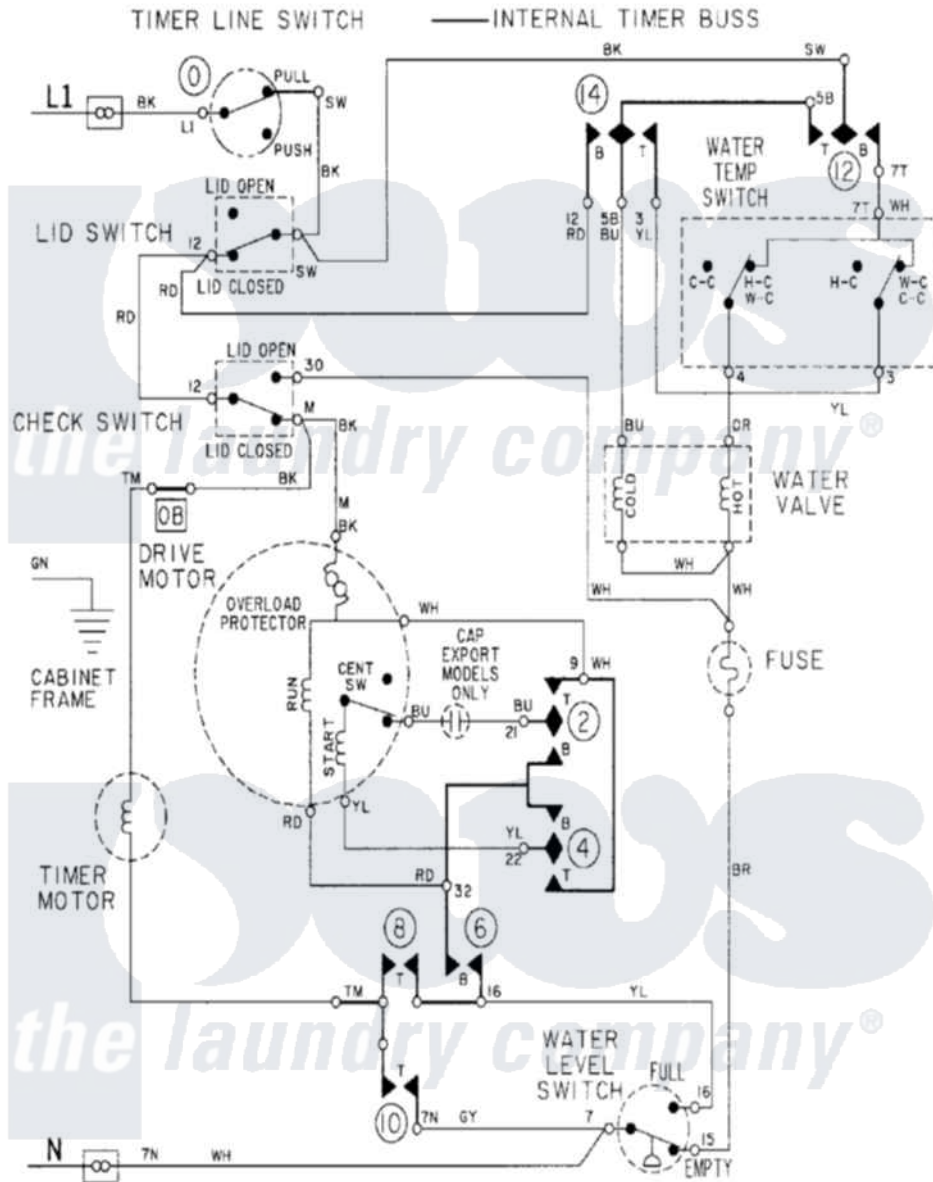

# Maytag LAT9304AAM 08 - WIRING INFORMATION

Maytag Residential Maytag LAT9304AAM Washer Parts Parts Diagram 08 - WIRING INFORMATION  
 Click on the part number to view part

Item	Original Part Number	Replaced By	Status	Part Description
NI	15001005		Not Available	WIRING INFORMATION