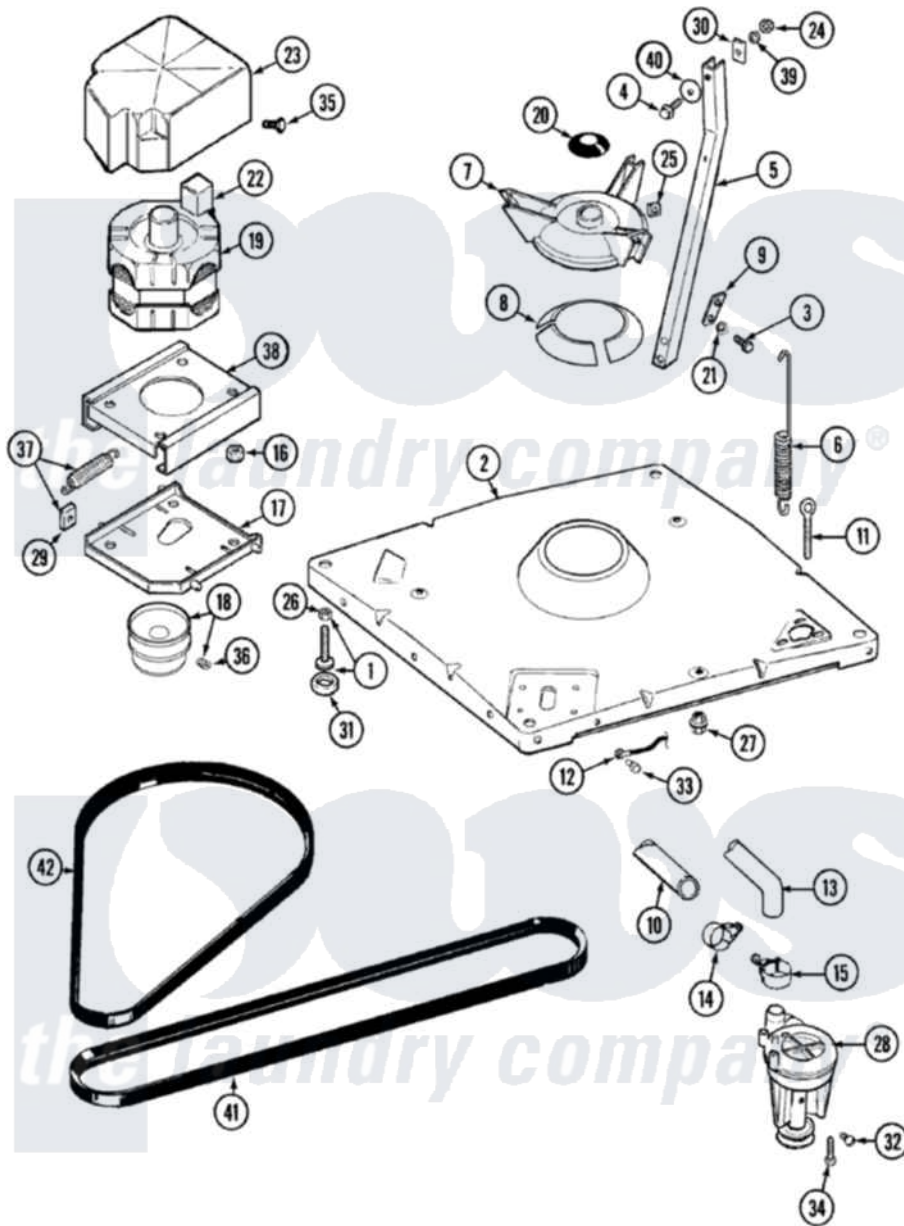

Maytag LAT9304ABE 01 - BASE

Maytag Residential Maytag LAT9304ABE Washer Parts Parts Diagram 01 - BASE
 Click on the part number to view part

Item	Original Part Number	Replaced By	Status	Part Description
1	Y302699	22003428		Leg, Adjustable
2	22001172	22002150		Base
3	Y015627			Screw- Hex
4	200744	W10175939		Bolt
"	205254	W10175938		Bolt
5	213053			Brace, Tub Part Not Used
6	22001300			Spring, Centering
7	203725			Damper W/Bolt And Clip
8	203956			Damper Pad Kit
9	213073			Washer, Double Brace
10	214767	22001448		Hose, Pump
11	216416			Bolt, Eye/Centering Spring
12	901220			Ground Wire
13	213045			Hose, Outer Tub Part Not Used
14	202574	3367052		Clamp, Hose
15	202574	3367052		Clamp, Hose

16	Y311426	3400029	Nut, Adapter Plate
17	22001301		Mount, Motor Lower-Assembly
18	200816	6-2008160	Pulley- MO
19	201805	12002351	Motor-Drve
20	211028	22001586	Deflector, Water
21	911852	486009	Lockwasher
22	205132	Not Available	SWITCH, MOTOR EXTERNAL START No.201664-14,205463- 4 & 201800-4
"	206505	Not Available	PROD. No.201664-15, & No.205463-3.
23	215098		Shield, Motor
24	Y052734		Nut, Carrage Bolts And Bracket
25	Y052785		Nut, Brace To Damper
26	210385		Lock Nut For Adjustable Leg
27	211949		Nut, Adjustment Eyebolt
28	202203	6-2022030	Pump As Pa
29	204998	205000	Roller And Spring Kit 4+Spr
30	212979	Not Available	WASHER, TUB BRACE
31	210684		Foot, Adjustable Leg
32	Y015408	22003235	Screw, Bearing Insert
33	912365	3370225	Screw
34	211880		Screw, HeX Head No.10 X 1/2 Inc
35	213121	3400111	Screw, 12-14 X 5/8
36	Y053241		Set Screw, Motor Pulley
37	205000		Roller And Spring Kit 4+Spr
38	206707	6-2097750	Trans Dee
39	214956		Motor Mount Assembly
40	Y054867		Washer, Lock
41	214897		Pad, Control Panel
42	22002570	12112425	Belt
"	22002571	12112425	Belt