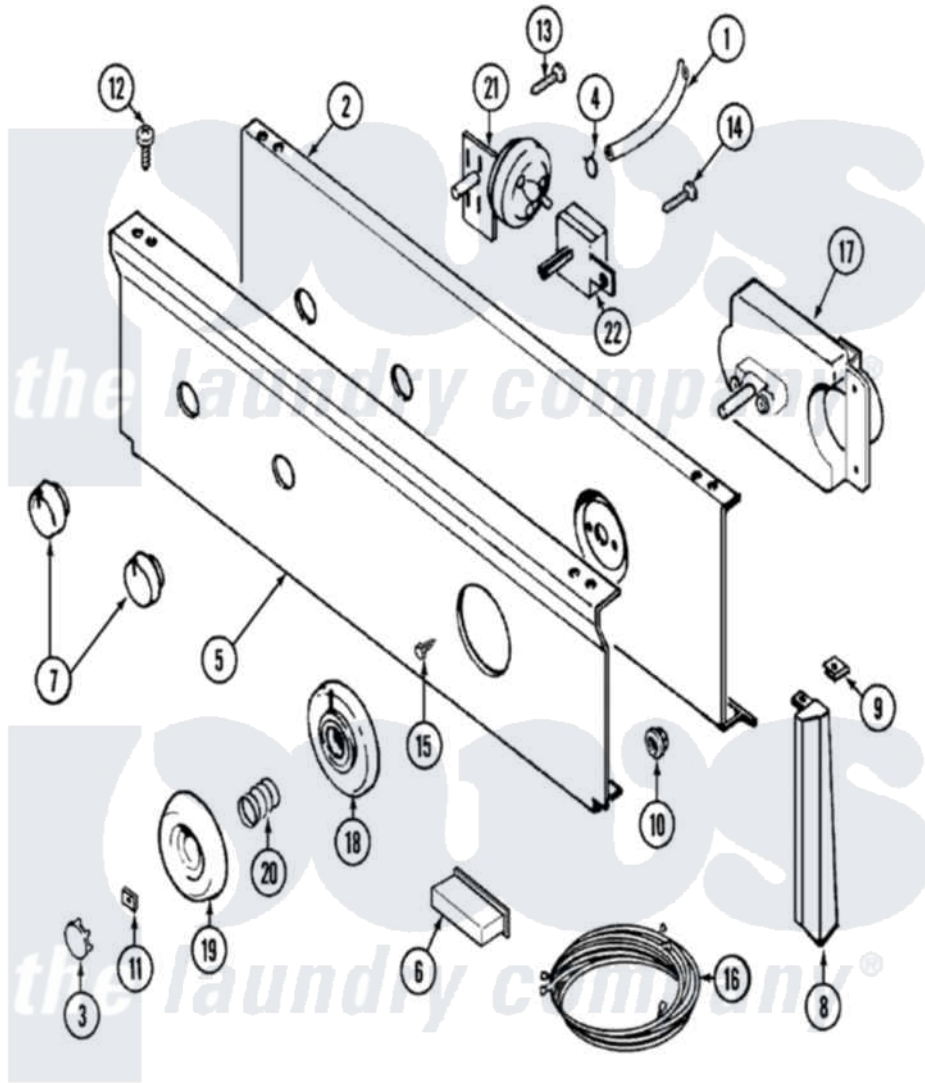

Maytag LAT9304ABE 04 - CONTROL PANEL

Maytag [Residential Maytag LAT9304ABE Washer Parts](#) Parts Diagram 04 - CONTROL PANEL
 Click on the part number to view part

Item	Original Part Number	Replaced By	Status	Part Description
1	22001036	22001619		Tube, Water Level Switch
2	315483	3370225		Screw
"	204807			Ground Wire, Supp. Plte To Top Cover
"	22001132			Plate, Support
3	216250	22001446		Cap, Knob
4	410296	596669		Clamp, Manifold
5	22001168		Not Available	PANEL, CONTROL (WHT)
6	214897			Pad, Control Panel
7	22001268		Not Available	KNOB ASSY. (WHT)
8	22001291			End Cap, Control Panel
"	22001289		Not Available	END CAP, CTRL. PNL. (LT-WHT)
9	214894			Fastener, End Cap
10	214872			Palnut, End Cap Note: Nut, Lamp Holder
11	211605			Bezel, Timer Dial

12	210932		Screw, No.8 X 9/16 Ctsk Note: Screw, Inlet Duct
13	211168	W10139210	Screw, 8-18 X 5/16
14	211168	W10139210	Screw, 8-18 X 5/16
15	216412		Screw, Bracket To Timer
16	22001316		Wire Harness, Main
17	22001255		Timer RPR
18	22001265		Bezel, Timer Knob
19	22001198	Not Available	KNOB, TIMER (WHT)
20	211065		Spring, Index Wheel
21	208202		Switch, Pressure
22	208283	Not Available	SWITCH, WATER TEMPERATURE
23	22001103		Manual, Use And Care
"	16000327	Not Available	GUIDE, QUICK REF. - MAYTAG
"	22001104	Not Available	MANUAL, USE & CARE