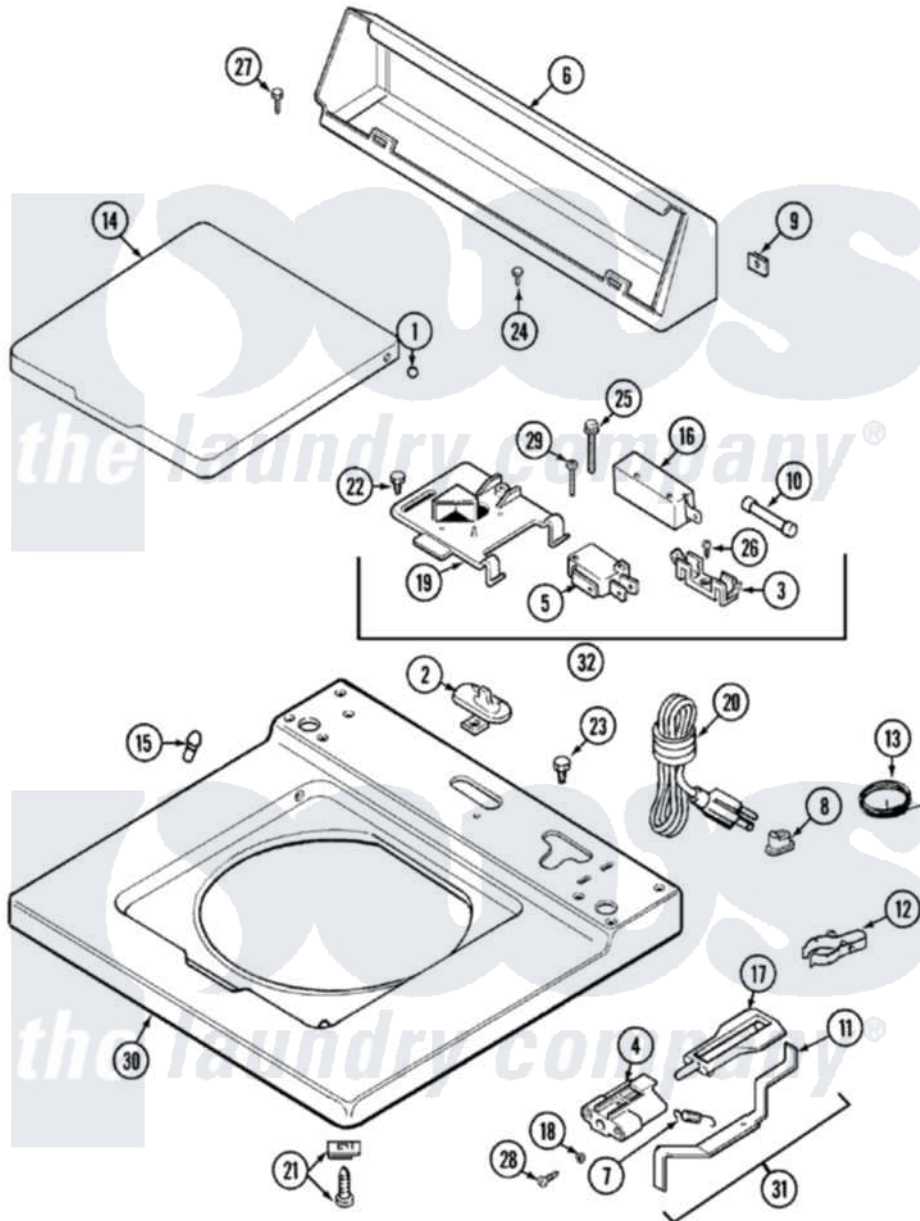

Maytag LAT9304ABE 05 - TOP

Maytag [Residential Maytag LAT9304ABE Washer Parts](#) Parts Diagram 05 - TOP
 Click on the part number to view part

Item	Original Part Number	Replaced By	Status	Part Description
1	211726			Hinge, Ball Lid
2	207159	489355		Screw, 8 X 1/2
"	22001298			Cap, Top Cover
3	207167			Block, Fuse
4	216256		Not Available	BRACKET, UNBALANCE
5	207166			Switch, Check
6	205635			Console
7	213720			Spring, Lid Switch
8	211881			Grommet, Cord Part Not Used-Gas Models Only
9	215075			Fastener, Control Panel To Console
10	207168	22001682		Switch Assembly, Lid W/4amp Fuse
11	22001136			Lever, Unbalance
12	301548			Clamp, Ground Wire
13	311155			Ground Wire And Clamp

14	22001028	22001893	Lid
15	212716		Bumper, Lid
16	205415	279347	Switch-Lid
17	216255		Plunger, Lid Switch
18	211500		Washer, Bracket To Top Cover
19	Y215699	22001678	Bracket, Switch And Fuse
20	208194	22003062	Cord, Power
21	204445		Screw And Fastener Assembly
22	207159	489355	Screw, 8 X 1/2
23	315483	3370225	Screw
24	216423	3370225	Screw
25	213501		Screw, No.6-20 X 1-1/8 Inch
26	Y311711		Screw, Fuse Block
27	Y313559		Screw
28	910182	25-7809	Screw, No.6-20 1/2 Flthd Torx
29	22001352		Screw, Check Switch
30	22001117		TOP COVER ASSEMBLY (WHT)
31	22001311		Unbalance Lever Assembly
32	207176	22001682	Switch Assembly, Lid W/4amp Fuse