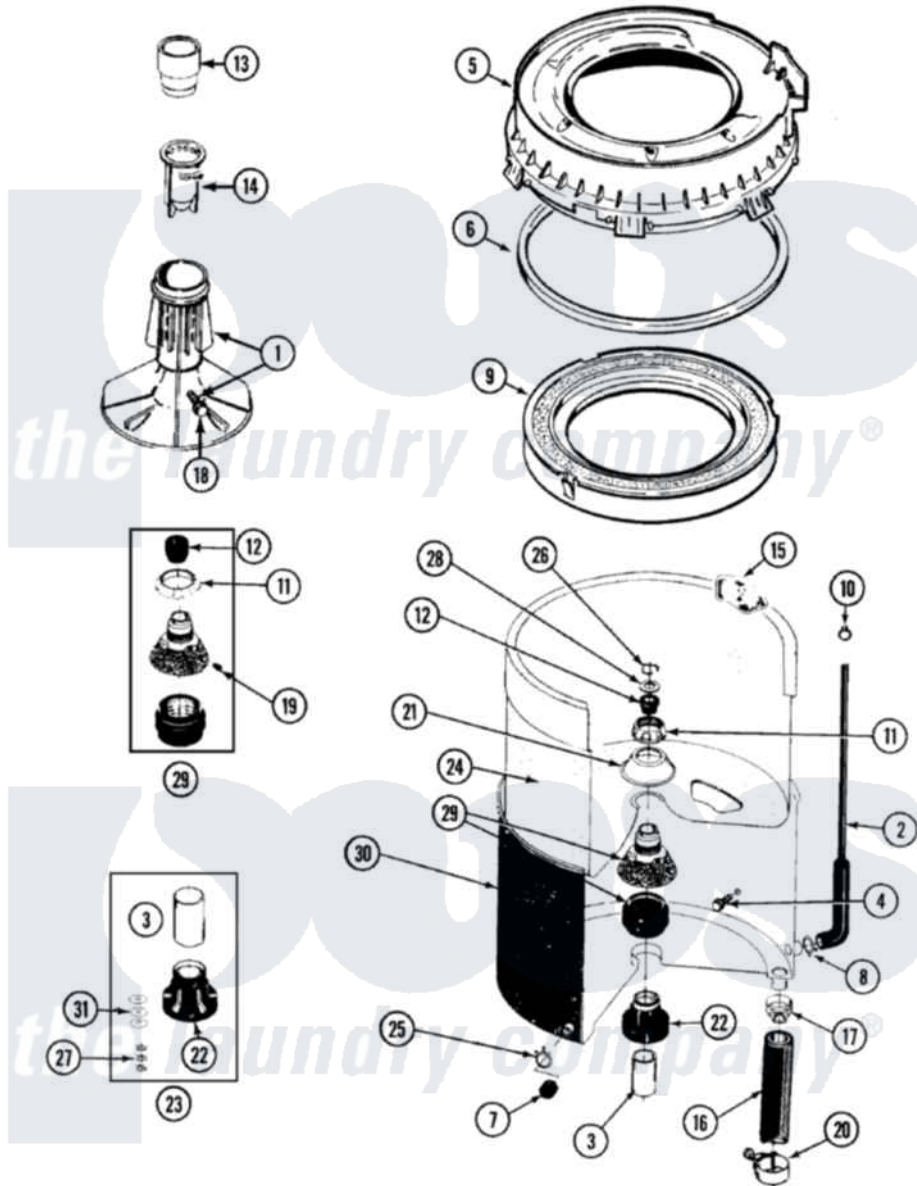

# Maytag LAT9304ABE 07 - TUB

Maytag [Residential Maytag LAT9304ABE Washer Parts](#) Parts Diagram 07 - TUB  
 Click on the part number to view part

Item	Original Part Number	Replaced By	Status	Part Description
1	<a href="#">207228</a>			Agitator W/Lock Screw
2	22001036	<a href="#">22001619</a>		Tube, Water Level Switch
3	<a href="#">211130</a>			Bearing Liner, Tub Bearing
4	200744	<a href="#">W10175939</a>		Bolt
"	205254	<a href="#">W10175938</a>		Bolt
5	<a href="#">22001299</a>			Tub Cover And Gasket Assembly
6	Y22001201	<a href="#">22001007</a>		Gasket, Cover To Tub
7	<a href="#">214725</a>			Cap For Spout-Outer Tub
8	<a href="#">211641</a>			Clamp, 1-1/16"
9	<a href="#">22001142</a>			Ring, Balance
10	410296	<a href="#">596669</a>		Clamp, Manifold
11	211047	<a href="#">6-2110472</a>		Nut- Clamp
12	Y0A4298	<a href="#">6-0A57420</a>		Seal- Agitator
13	<a href="#">22001295</a>			Housing, Dispenser
14	<a href="#">22001294</a>			Cup, Dispensing
15	<a href="#">207219</a>			Filter, Self-Cleaning

16	<a href="#">213045</a>		Hose, Outer Tub Part Not Used
17	201011	<a href="#">285655</a>	Clamp, Hose
18	206478		Not Available
19	211618	<a href="#">22001423</a>	Set Screw, Mounting Stem
20	202574	<a href="#">3367052</a>	Clamp, Hose
21	<a href="#">211210</a>		Washer, Clamping Nut
22	200824	<a href="#">6-2040130</a>	Tub Bearin
23	204013	<a href="#">6-2040130</a>	Tub Bearin
24	<a href="#">22001139</a>		Tub, Inner
25	214739	<a href="#">596669</a>	Clamp, Manifold
26	<a href="#">Y015667</a>		Retaining Ring
27	<a href="#">Y054867</a>		Washer, Lock
28	<a href="#">Y015666</a>		Washer, Retaining -
29	204012	<a href="#">6-2095720</a>	Mounting S
30	22001114		Not Available
31	<a href="#">211100</a>		TUB, OUTER (EX. LARGE)
			Washer, Outer Tub