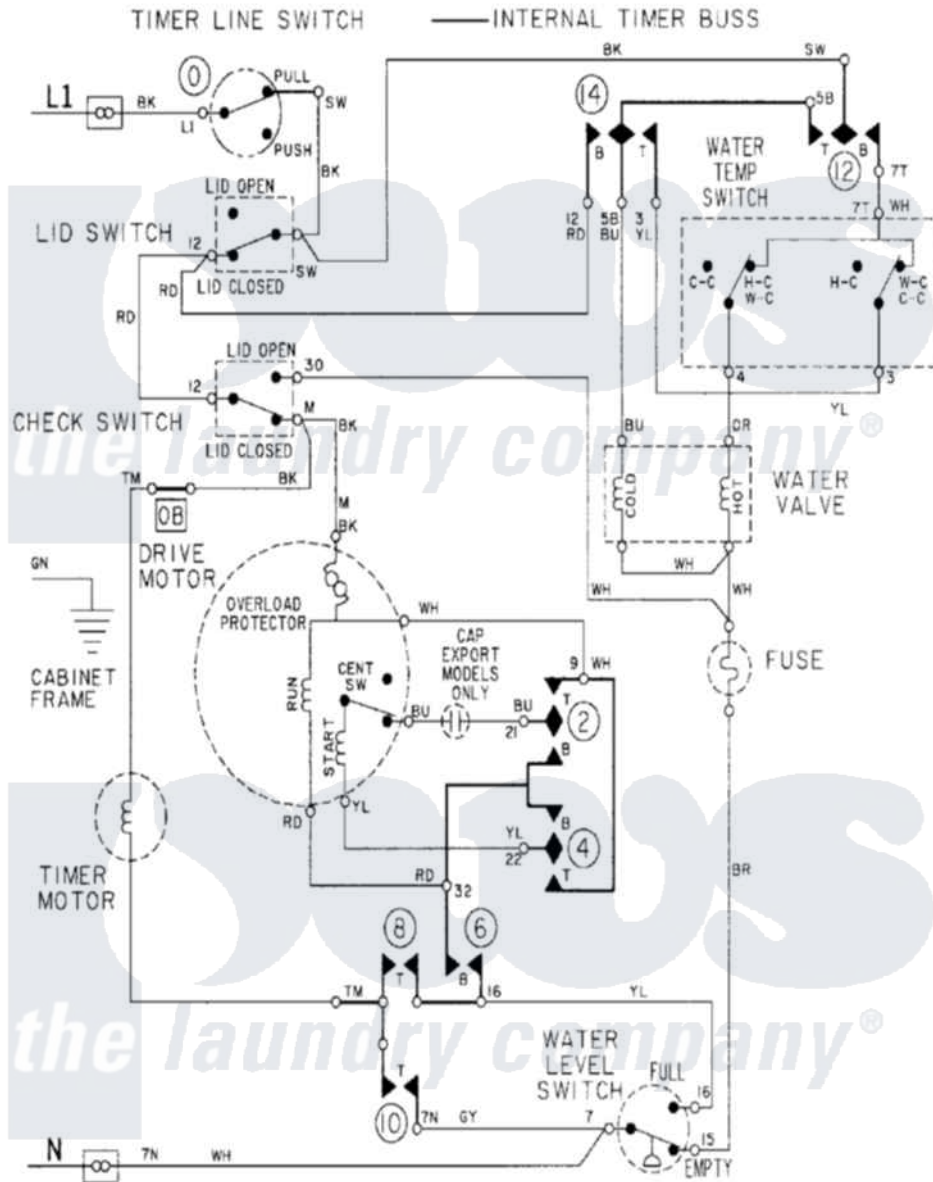

Maytag LAT9304ABE 08 - WIRING INFORMATION

Maytag Residential Maytag LAT9304ABE Washer Parts Parts Diagram 08 - WIRING INFORMATION
 Click on the part number to view part

Item	Original Part Number	Replaced By	Status	Part Description
NI	15001005		Not Available	WIRING INFORMATION