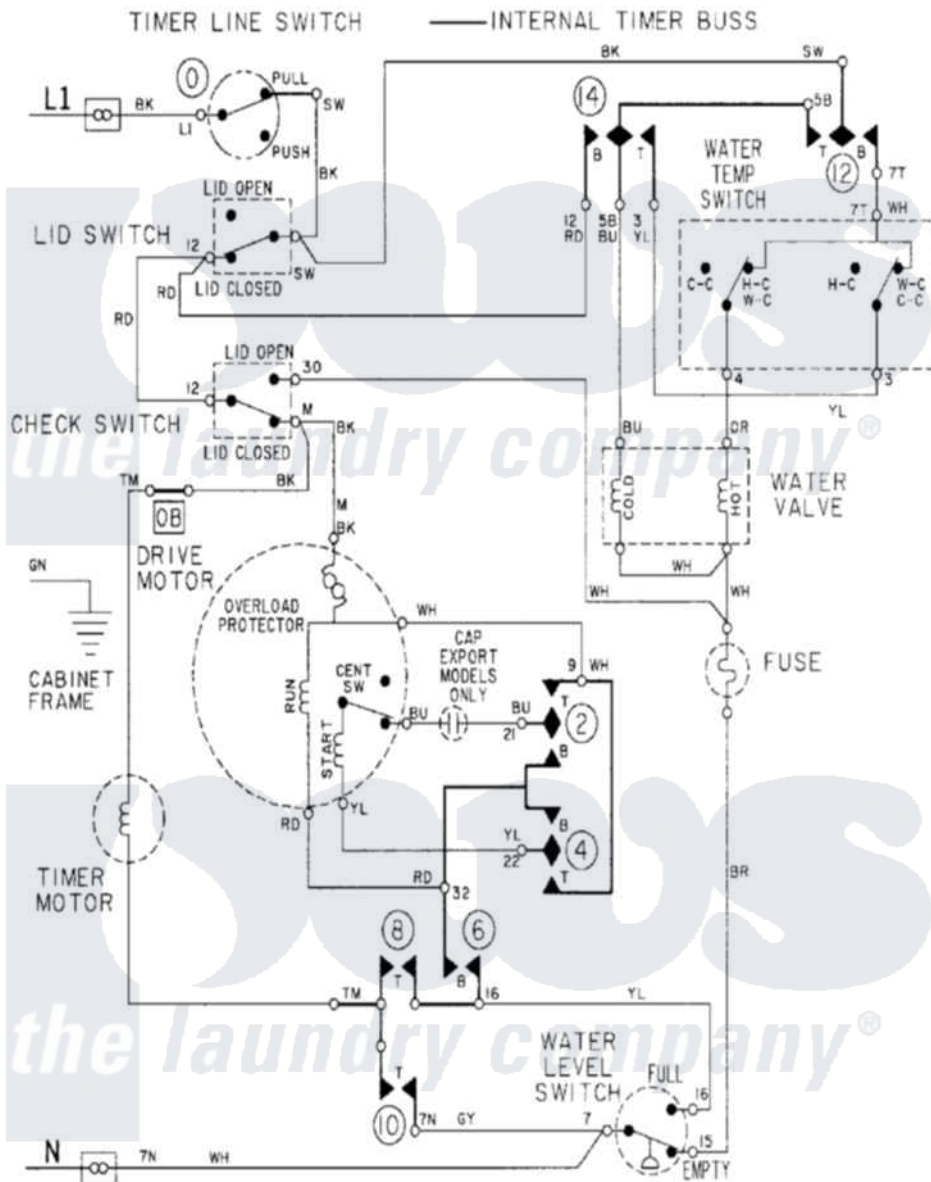

# Maytag LAT9304AGE 08 - WIRING INFORMATION

Maytag Residential Maytag LAT9304AGE Washer Parts Parts Diagram 08 - WIRING INFORMATION  
 Click on the part number to view part

Item	Original Part Number	Replaced By	Status	Part Description
NI	15001005		Not Available	WIRING INFORMATION