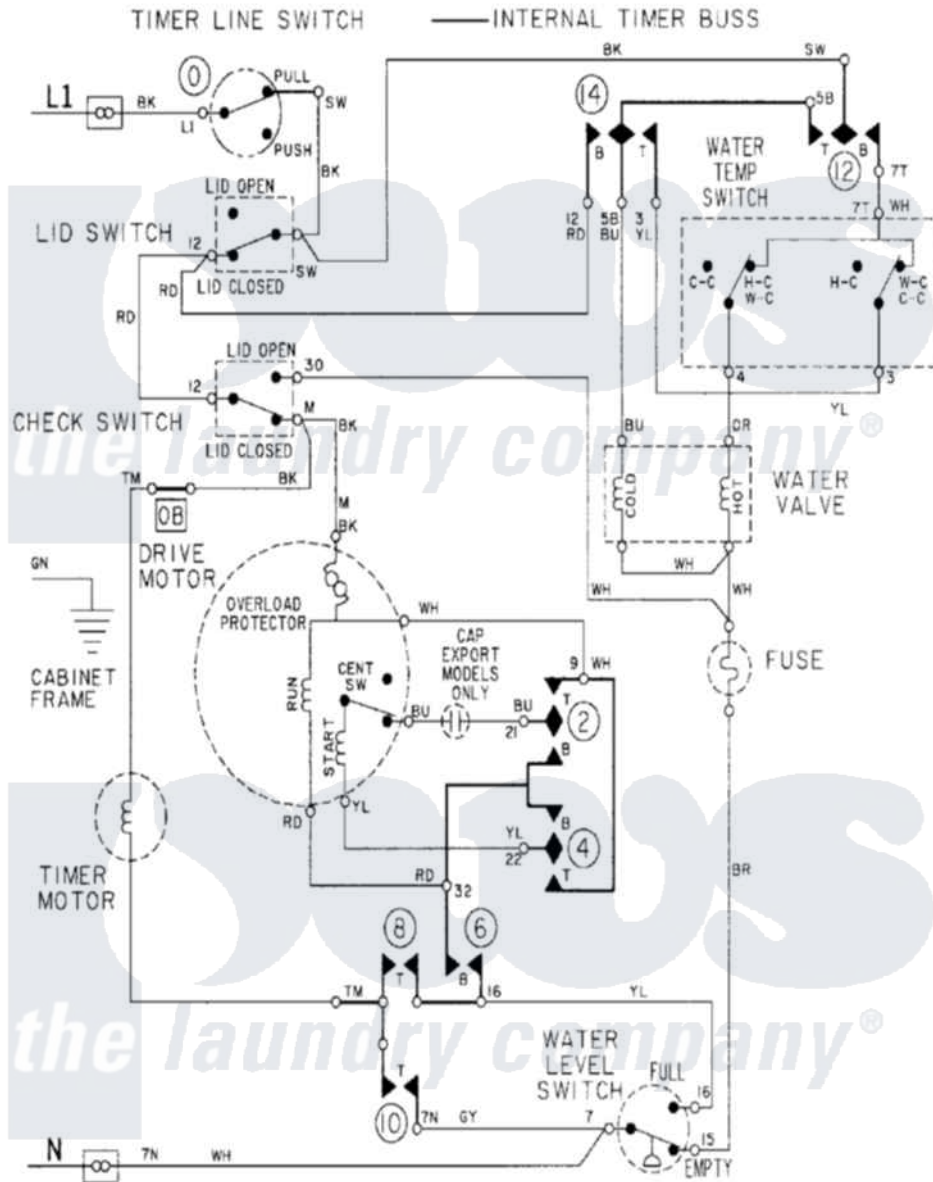

# Maytag LAT9304AGL 08 - WIRING INFORMATION

Maytag Residential Maytag LAT9304AGL Washer Parts Parts Diagram 08 - WIRING INFORMATION  
 Click on the part number to view part

Item	Original Part Number	Replaced By	Status	Part Description
NI	15001005		Not Available	WIRING INFORMATION