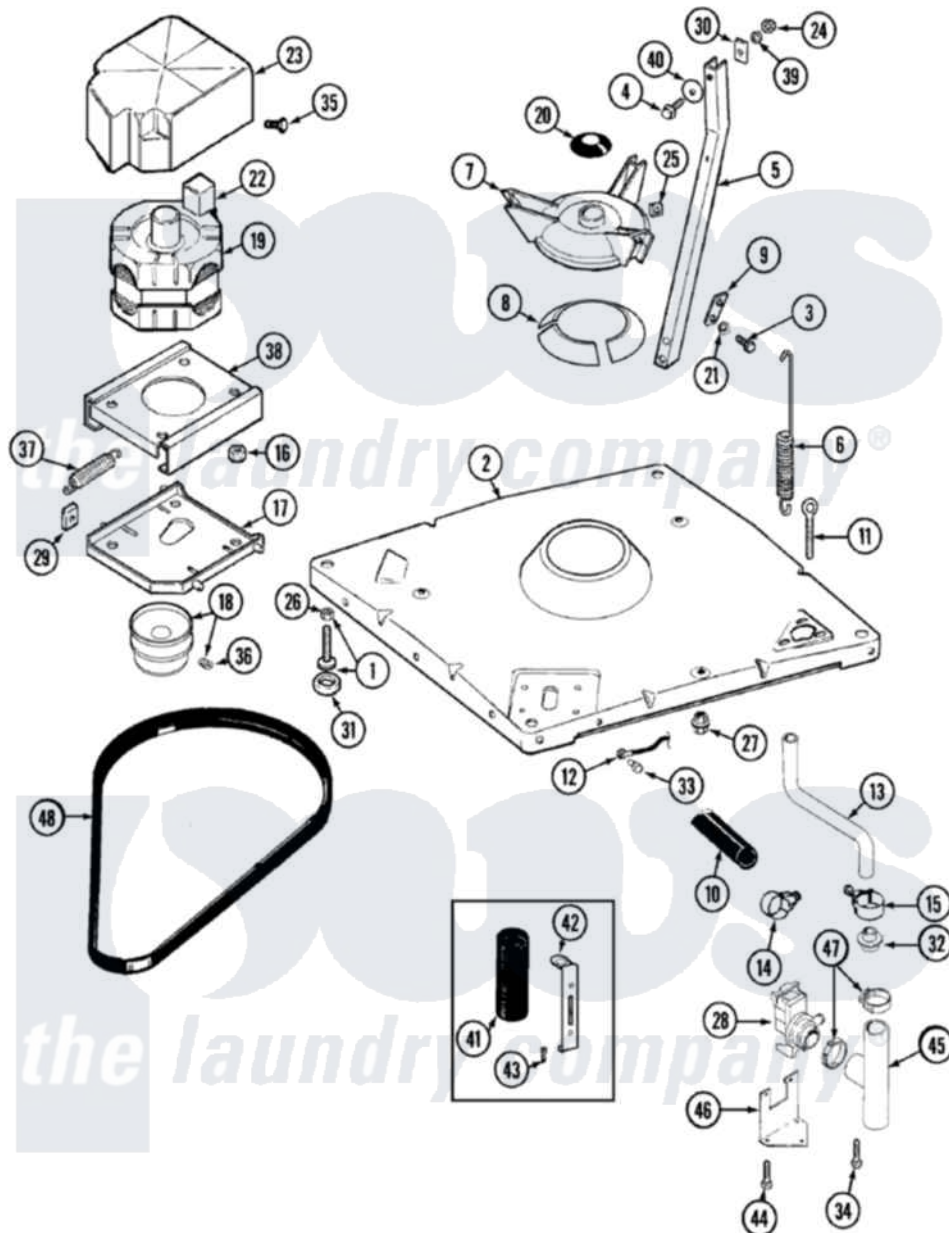

Maytag LAT9304AGM 01 - BASE (LAT9304AGM)

Maytag Residential Maytag LAT9304AGM Washer Parts Parts Diagram 01 - BASE (LAT9304AGM)
 Click on the part number to view part

Item	Original Part Number	Replaced By	Status	Part Description
1	Y302699	22003428		Leg, Adjustable
2	22001172	22002150		Base
3	Y015627			Screw- Hex
4	205254	W10175938		Bolt
"	200744	W10175939		Bolt
5	213053			Brace, Tub Part Not Used
6	22001300			Spring, Centering
7	203725			Damper W/Bolt And Clip
8	203956			Damper Pad Kit
9	213073			Washer, Double Brace
10	214767	22001448		Hose, Pump
11	216416			Bolt, Eye/Centering Spring
12	901220			Ground Wire
13	22001281			Hose, Drain
14	202574	3367052		Clamp, Hose
15	202574	3367052		Clamp, Hose

16	Y311426	3400029	Nut, Adapter Plate
17	22001301		Mount, Motor Lower-Assembly
18	Y202496		Pulley, Motor
19	202157	12002352	Motor-Drve
20	211028	22001586	Deflector, Water
21	911852	486009	Lockwasher
22	205132		Not Available
			SWITCH, MOTOR EXTERNAL START No.201664-14,205463- 4 & 201800-4
23	215098		Shield, Motor
24	Y052734		Nut, Carrage Bolts And Bracket
25	Y052785		Nut, Brace To Damper
26	210385		Lock Nut For Adjustable Leg
27	211949		Nut, Adjustment Eyebolt
28	22001373		Pump, Plaset ----NA
29	204998	205000	Roller And Spring Kit 4+Spr
30	212979		Not Available
			WASHER, TUB BRACE
31	210684		Foot, Adjustable Leg
32	22001374		Coupling
33	912365	3370225	Screw
34	Y313561		Screw----NA
35	213121	3400111	Screw, 12-14 X 5/8
36	22001353		Set Screw, Motor Pulley
37	22001442	202718	Springs, Tension
38	214956		Motor Mount Assembly
39	Y054867		Washer, Lock
40	211100		Washer, Outer Tub
41	201101		Capacitor
42	211149		Clip, Capacitor
43	211294	90767	Screw, 8A X 3/8 HeX Washer Head Tapping
44	22001359		Not Available
			SCREW
45	22001079		Button, Trap
46	22001375		Not Available
			FOOT, PUMP
47	22001376		Hose, Clamp
48	211948		V Belt, Drive Pulley