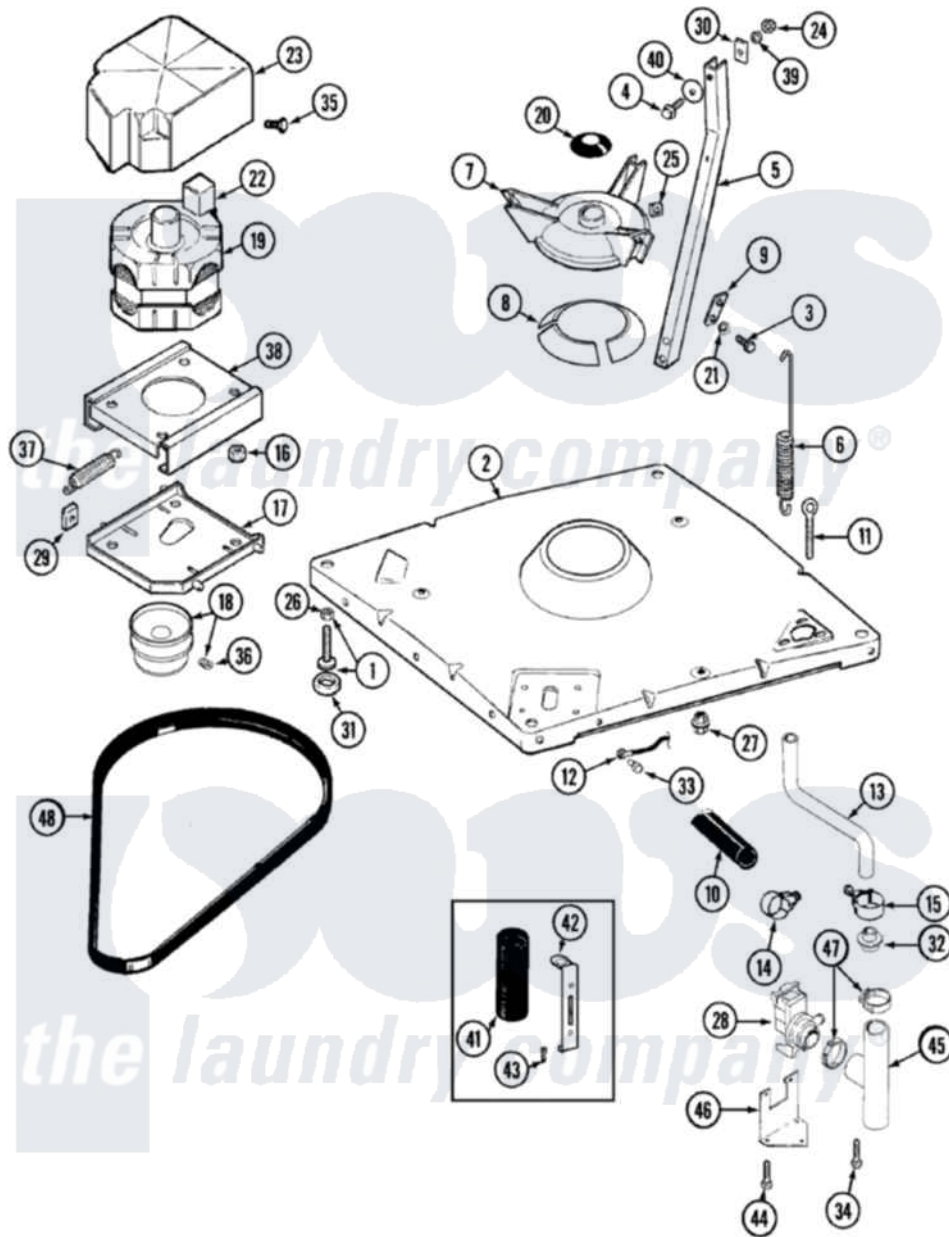

Maytag LAT9304BGE 01 - BASE

Maytag Residential Maytag LAT9304BGE Washer Parts Parts Diagram 01 - BASE
 Click on the part number to view part

Item	Original Part Number	Replaced By	Status	Part Description
1	Y302699	22003428		Leg, Adjustable
2	22001172	22002150		Base
3	Y015627			Screw- Hex
4	205254	W10175938		Bolt
"	200744	W10175939		Bolt
5	213053			Brace, Tub Part Not Used
6	22001300			Spring, Centering
7	203725			Damper W/Bolt And Clip
8	203956			Damper Pad Kit
9	213073			Washer, Double Brace
10	214767	22001448		Hose, Pump
11	216416			Bolt, Eye/Centering Spring
12	901220			Ground Wire
13	22001281			Hose, Drain
14	202574	3367052		Clamp, Hose
15	202574	3367052		Clamp, Hose

16	Y311426	3400029	Nut, Adapter Plate
17	22001301		Mount, Motor Lower-Assembly
18	Y202496		Pulley, Motor
19	202157	12002352	Motor-Drve
20	211028	22001586	Deflector, Water
21	911852	486009	Lockwasher
22	205132	Not Available	SWITCH, MOTOR EXTERNAL START No.201664-14,205463- 4 & 201800-4
23	215098		Shield, Motor
24	Y052734		Nut, Carrage Bolts And Bracket
25	Y052785		Nut, Brace To Damper
26	210385		Lock Nut For Adjustable Leg
27	211949		Nut, Adjustment Eyebolt
28	22001625		Pump, Plaset
29	204998	205000	Roller And Spring Kit 4+Spr
30	212979	Not Available	WASHER, TUB BRACE
31	210684		Foot, Adjustable Leg
32	22001374		Coupling
33	912365	3370225	Screw
34	Y313561		Screw---NA
35	213121	3400111	Screw, 12-14 X 5/8
36	22001353		Set Screw, Motor Pulley
37	22001442	202718	Springs, Tension
38	214956		Motor Mount Assembly
39	Y054867		Washer, Lock
40	211100		Washer, Outer Tub
41	201101		Capacitor
42	211149		Clip, Capacitor
43	211294	90767	Screw, 8A X 3/8 HeX Washer Head Tapping
44	22001627		Screw
45	22001079		Button, Trap
46	22001626		Bracket, Pump
"	912365	3370225	Screw
47	22001376		Hose, Clamp
48	211948		V Belt, DriVe Pulley
"	214897		Pad, Control Panel