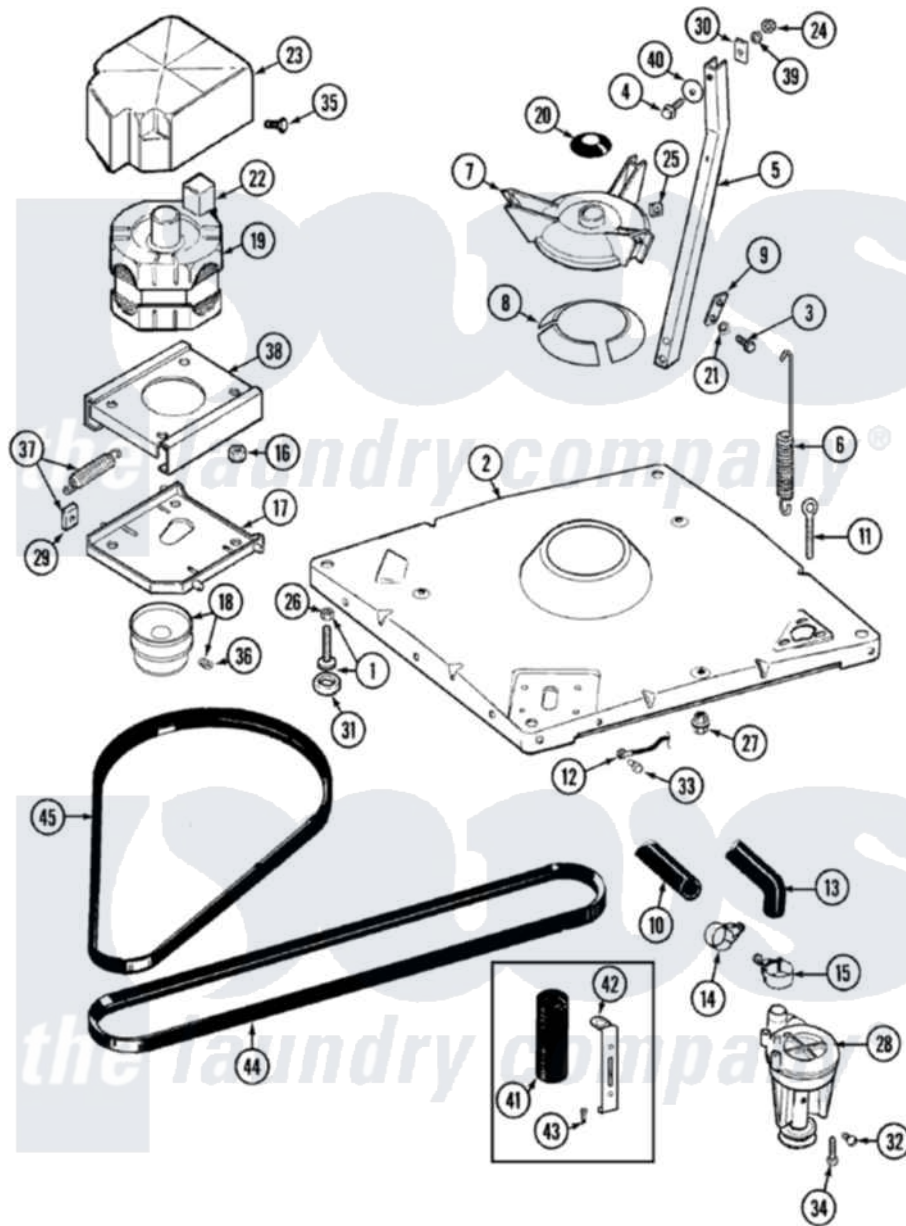

Maytag LAT9304DAL 01 - BASE

Maytag Residential Maytag LAT9304DAL Washer Parts Parts Diagram 01 - BASE
 Click on the part number to view part

Item	Original Part Number	Replaced By	Status	Part Description
1	Y302699	22003428		Leg, Adjustable
2	22001172	22002150		Base
3	Y015627			Screw- Hex
4	200744	W10175939		Bolt
"	205254	W10175938		Bolt
5	213053			Brace, Tub Part Not Used
6	22001300			Spring, Centering
7	203725			Damper W/Bolt And Clip
8	203956			Damper Pad Kit
9	213073			Washer, Double Brace
10	214767	22001448		Hose, Pump
11	216416			Bolt, Eye/Centering Spring
12	901220			Ground Wire
13	213045			Hose, Outer Tub Part Not Used
14	202574	3367052		Clamp, Hose
15	202574	3367052		Clamp, Hose

16	Y311426	3400029	Nut, Adapter Plate
17	22001301		Mount, Motor Lower-Assembly
18	200816	6-2008160	Pulley- MO
19	201805	12002351	Motor-Drve
20	211028	22001586	Deflector, Water
21	911852	486009	Lockwasher
22	205132		Not Available SWITCH, MOTOR EXTERNAL START No.201664-14,205463-4 & 201800-4
"	206505		Not Available PROD. No.201664-15, & No.205463-3.
23	215098		Shield, Motor
24	Y052734		Nut, Carrage Bolts And Bracket
25	Y052785		Nut, Brace To Damper
26	210385		Lock Nut For Adjustable Leg
27	211949		Nut, Adjustment Eyebolt
28	202203	6-2022030	Pump As Pa
29	204998	205000	Roller And Spring Kit 4+Spr
30	212979		Not Available WASHER, TUB BRACE
31	210684		Foot, Adjustable Leg
32	Y015408	22003235	Screw, Bearing Insert
33	912365	3370225	Screw
34	211880		Screw, HeX Head No.10 X 1/2 Inc
35	213121	3400111	Screw, 12-14 X 5/8
36	Y053241		Set Screw, Motor Pulley
37	205000		Roller And Spring Kit 4+Spr
38	214956		Motor Mount Assembly
39	Y054867		Washer, Lock
40	211100		Washer, Outer Tub
41	Y200832		Capacitor
42	211149		Clip, Capacitor
43	211294	90767	Screw, 8A X 3/8 HeX Washer Head Tapping
44	211124		Part Not Used
45	211125		V Belt, DriVe Pulley