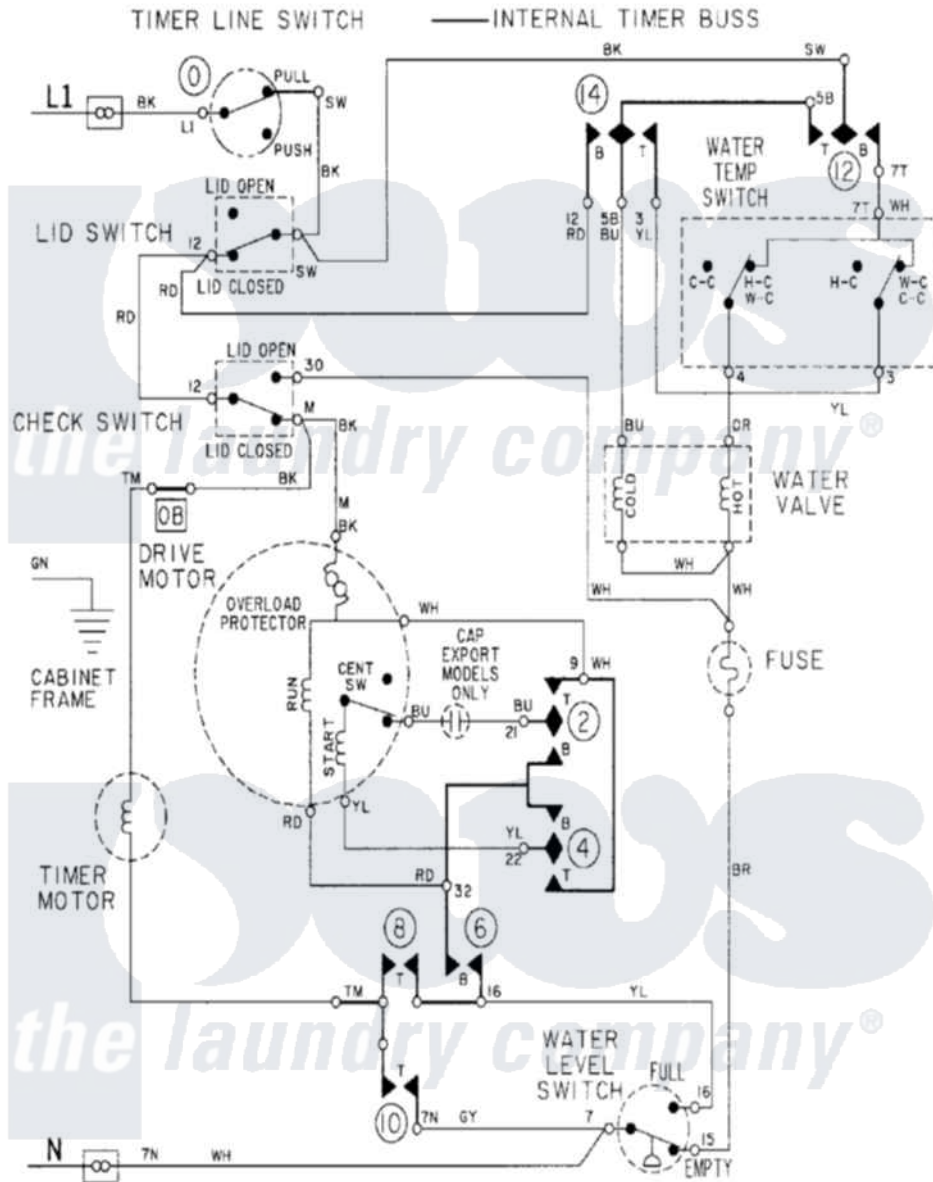

# Maytag LAT9304DAL 08 - WIRING INFORMATION-LAT9304DAx

Maytag Residential Maytag LAT9304DAL Washer Parts Parts Diagram 08 - WIRING INFORMATION-LAT9304DAx  
 Click on the part number to view part

Item	Original Part Number	Replaced By	Status	Part Description
NI	15001005		Not Available	WIRING INFORMATION