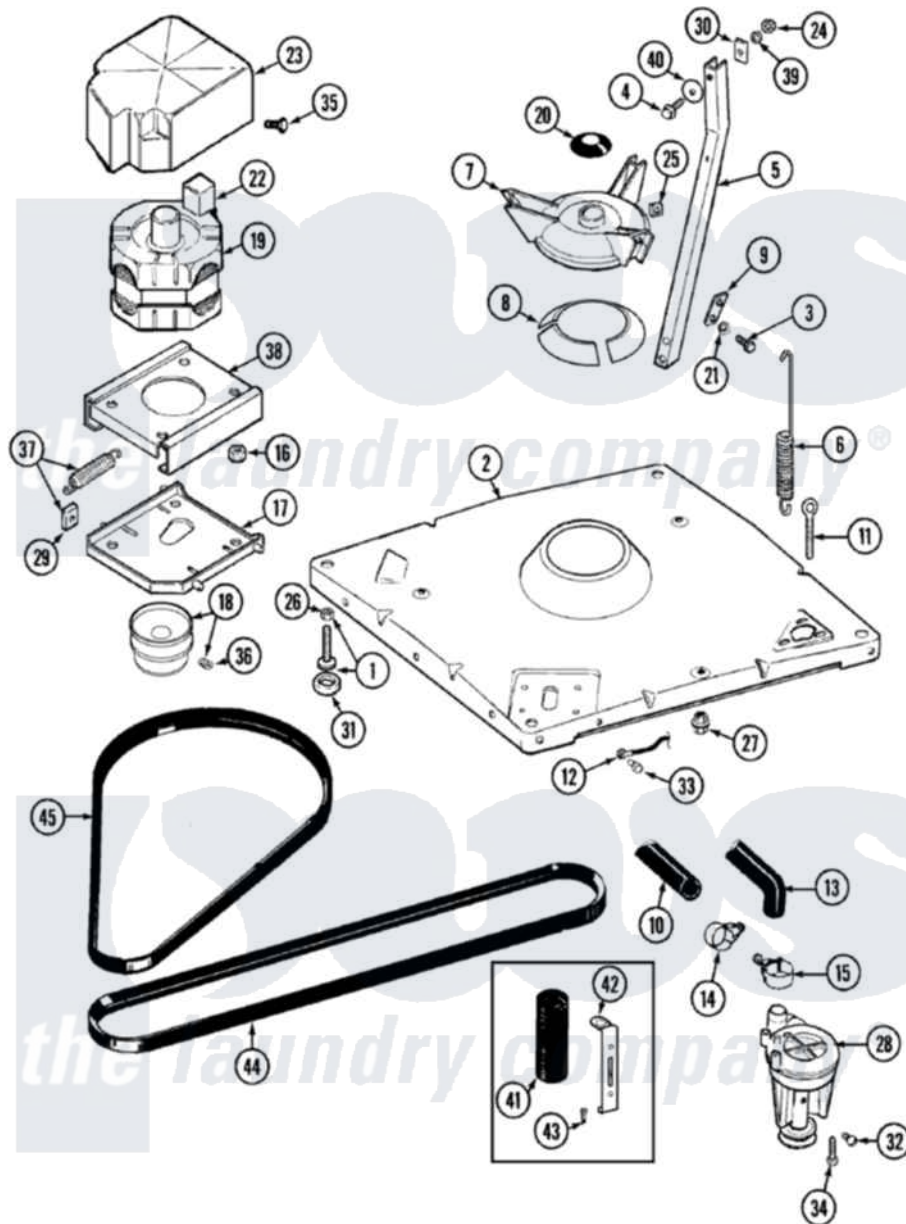

Maytag LAT9304DAM 01 - BASE (LAW9304AAM & LAT9304DAM)

Maytag Residential Maytag LAT9304DAM Washer Parts Parts Diagram 01 - BASE (LAW9304AAM & LAT9304DAM)
 Click on the part number to view part

Item	Original Part Number	Replaced By	Status	Part Description
1	Y302699	22003428		Leg, Adjustable
2	22001172	22002150		Base
3	Y015627			Screw- Hex
4	205254	W10175938		Bolt
"	200744	W10175939		Bolt
5	213053			Brace, Tub Part Not Used
6	22001300			Spring, Centering
7	203725			Damper W/Bolt And Clip
8	203956			Damper Pad Kit
9	213073			Washer, Double Brace
10	214767	22001448		Hose, Pump
11	216416			Bolt, Eye/Centering Spring
12	901220			Ground Wire
13	213045			Hose, Outer Tub Part Not Used
14	202574	3367052		Clamp, Hose
15	202574	3367052		Clamp, Hose

16	Y311426	3400029	Nut, Adapter Plate
17	22001301		Mount, Motor Lower-Assembly
18	200816	6-2008160	Pulley- MO
19	201805	12002351	Motor-Drve
20	211028	22001586	Deflector, Water
21	911852	486009	Lockwasher
22	205132		Not Available SWITCH, MOTOR EXTERNAL START No.201664-14,205463-4 & 201800-4
"	206505		Not Available PROD. No.201664-15, & No.205463-3.
23	215098		Shield, Motor
24	Y052734		Nut, Carrage Bolts And Bracket
25	Y052785		Nut, Brace To Damper
26	210385		Lock Nut For Adjustable Leg
27	211949		Nut, Adjustment Eyebolt
28	202203	6-2022030	Pump As Pa
29	204998	205000	Roller And Spring Kit 4+Spr
30	212979		Not Available WASHER, TUB BRACE
31	210684		Foot, Adjustable Leg
32	Y015408	22003235	Screw, Bearing Insert
33	912365	3370225	Screw
34	211880		Screw, HeX Head No.10 X 1/2 Inc
35	213121	3400111	Screw, 12-14 X 5/8
36	Y053241		Set Screw, Motor Pulley
37	205000		Roller And Spring Kit 4+Spr
38	214956		Motor Mount Assembly
39	Y054867		Washer, Lock
40	211100		Washer, Outer Tub
41	Y200832		Capacitor
42	211149		Clip, Capacitor
43	211294	90767	Screw, 8A X 3/8 HeX Washer Head Tapping
44	214897		Pad, Control Panel
45	211125		V Belt, DriVe Pulley
"	211124		Part Not Used