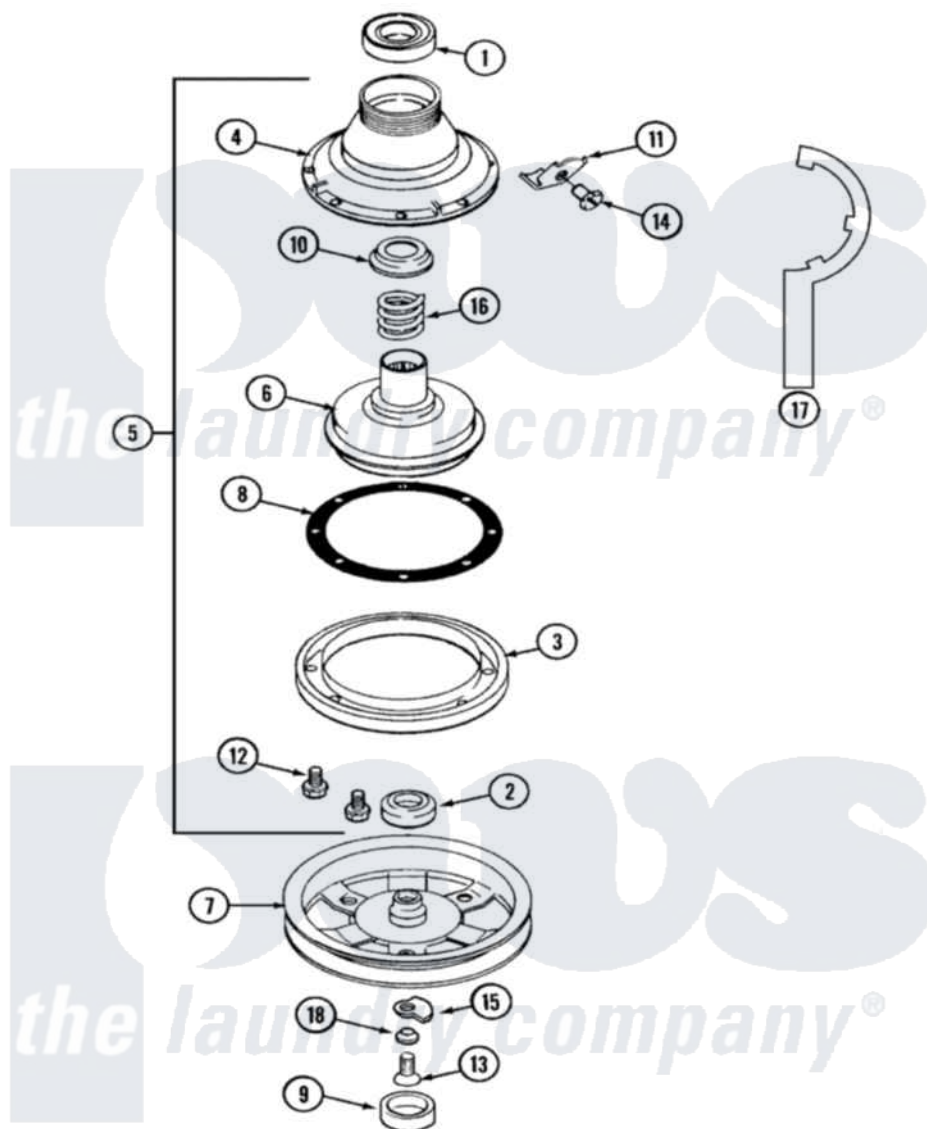

# Maytag LAT9304DAM 03 - CLUTCH, BRAKE & BELTS (LAW9304AAM x LAT

Maytag Residential Maytag LAT9304DAM Washer Parts Parts Diagram 03 - CLUTCH, BRAKE & BELTS (LAW9304AAM x LAT

Click on the part number to view part

Item	Original Part Number	Replaced By	Status	Part Description
1	Y200720	<a href="#">22003441</a>		Bearing, Rear
2	<a href="#">200835</a>			Bearing, Brake Rotor
3	211043	<a href="#">6-2011900</a>		Brake Asse
4	211045	<a href="#">6-2011900</a>		Brake Asse
5	201190	<a href="#">6-2011900</a>		Brake Asse
6	201126	<a href="#">6-2011900</a>		Brake Asse
7	211059	<a href="#">6-2301530</a>		Pulley
8	211042	<a href="#">6-2011900</a>		Brake Asse
9	211038		Not Available	CAP, OIL RETAINER
10	211039	<a href="#">6-2011900</a>		Brake Asse
11	<a href="#">213325</a>			Clip, Retaining
12	211000			SCREW, BRAKE DRUM (HEX HEAD)
13	211375	<a href="#">681582</a>		Screw
14	<a href="#">213326</a>			Bolt, Sems Retaining Clip

15	<a href="#">211089</a>		Lug, Stop Pulley
16	211041	<a href="#">6-2011900</a>	Brake Asse
17	Y038315	<a href="#">038315</a>	Tool
18	211090	<a href="#">22003555</a>	Washer, Stop Lug