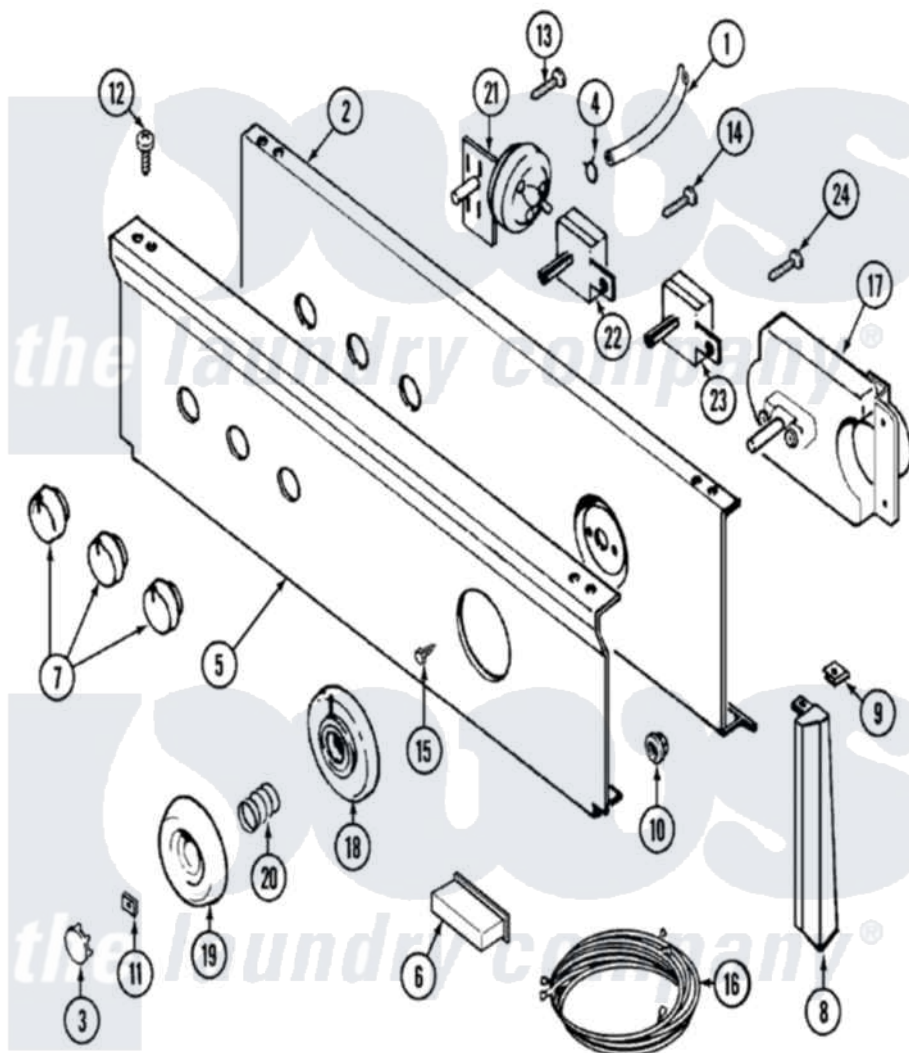

Maytag LAT9304DAM 04 - CONTROL PANEL (LAW9304AAM & LAT9304DAM)

Maytag Residential Maytag LAT9304DAM Washer Parts Parts Diagram 04 - CONTROL PANEL (LAW9304AAM & LAT9304DAM)

Click on the part number to view part

Item	Original Part Number	Replaced By	Status	Part Description
1	22001036	22001619		Tube, Water Level Switch
2	315483	3370225		Screw
"	204807			Ground Wire, Supp. Pltte To Top Cover
"	22001132			Plate, Support
3	216424		Not Available	CAP, KNOB (ALM)
4	410296	596669		Clamp, Manifold
5	22001464		Not Available	PANEL, CONTROL (ALM)
6	214897			Pad, Control Panel
7	22001269		Not Available	KNOB ASSY. (ALM)
8	22001293			End Cap, Control Panel
"	22001292	22001567		Cap, End
"	22001567			Cap, End
"	22001566	22001293		End Cap, Control Panel
9	214894			Fastener, End Cap

10	214872		Palnut, End Cap Note: Nut, Lamp Holder
11	211605		Bezel, Timer Dial
12	210932		Screw, No.8 X 9/16 Ctsk Note: Screw, Inlet Duct
13	211168	W10139210	Screw, 8-18 X 5/16
14	211168	W10139210	Screw, 8-18 X 5/16
15	216412		Screw, Bracket To Timer
16	22001318		Wire Harness, Main
17	22001255		Timer RPR
18	22001266	Not Available	BEZEL, TIMER KNOB (ALM)
19	22001199	Not Available	KNOB ASSY. (ALM)
20	211065		Spring, Index Wheel
21	208202		Switch, Pressure
22	208283	Not Available	SWITCH, WATER TEMPERATURE
25	16000327	Not Available	GUIDE, QUICK REF. - MAYTAG
"	22001103		Manual, Use And Care