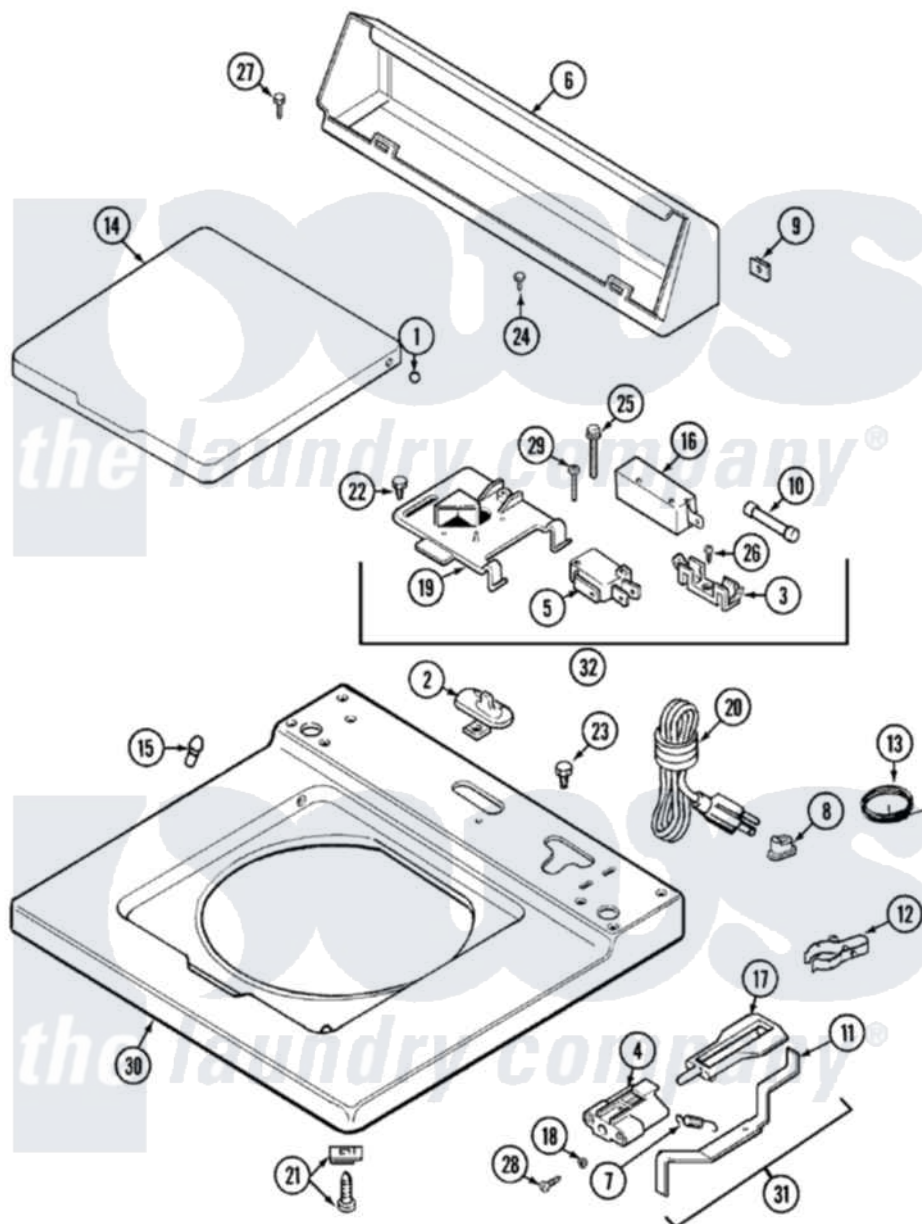

Maytag LAT9304DAM 05 - TOP (LAW9304AAM & LAT9304DAM)

Maytag Residential Maytag LAT9304DAM Washer Parts Parts Diagram 05 - TOP (LAW9304AAM & LAT9304DAM)
 Click on the part number to view part

Item	Original Part Number	Replaced By	Status	Part Description
1	211726			Hinge, Ball Lid
"	22001298			Cap, Top Cover
2	207159	489355		Screw, 8 X 1/2
3	207167			Block, Fuse
4	216256		Not Available	BRACKET, UNBALANCE
5	207166			Switch, Check
6	205635L		Not Available	CONSOLE (ALM)
7	213720			Spring, Lid Switch
8	211881			Grommet, Cord Part Not Used-Gas Models Only
9	215075			Fastener, Control Panel To Console
10	207168	22001682		Switch Assembly, Lid W/4amp Fuse
11	22001136			Lever, Unbalance
12	301548			Clamp, Ground Wire
13	311155			Ground Wire And Clamp

14	22001029		Not Available	LID (CANADA-ALM)---NA
15	212716			Bumper, Lid
16	205415	279347		Switch-Lid
17	216255			Plunger, Lid Switch
18	211500			Washer, Bracket To Top Cover
19	Y215699	22001678		Bracket, Switch And Fuse
20	208194	22003062		Cord, Power
21	204445			Screw And Fastener Assembly
22	207159	489355		Screw, 8 X 1/2
23	315483	3370225		Screw
24	216423	3370225		Screw
25	213501			Screw, No.6-20 X 1-1/8 Inch
26	Y311711			Screw, Fuse Block
27	Y313559			Screw
28	910182	25-7809		Screw, No.6-20 1/2 Flthd Torx
29	22001352			Screw, Check Switch
30	22001118		Not Available	TOP, MAIN (ALM)---NA
31	22001311			Unbalance Lever Assembly
32	207176	22001682		Switch Assembly, Lid W/4amp Fuse