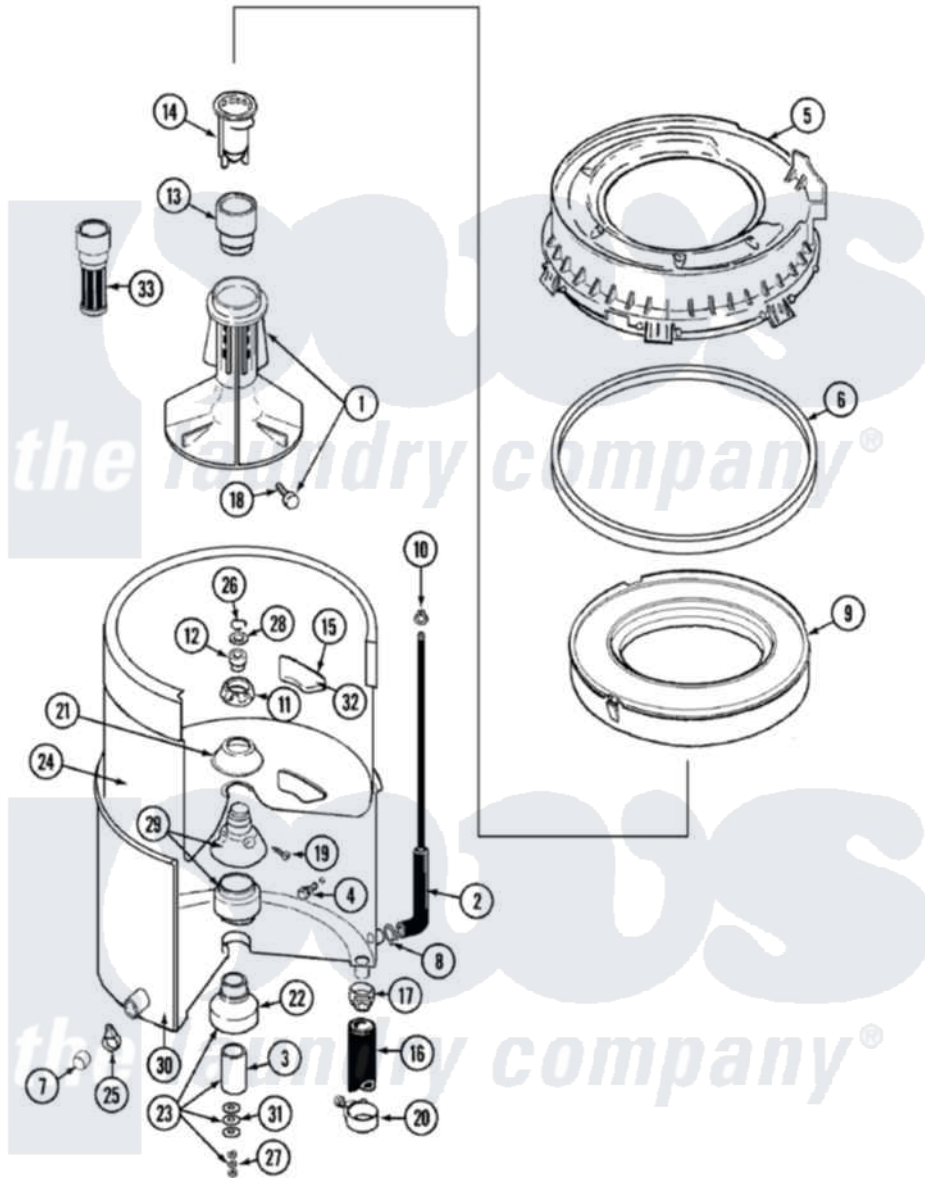

# Maytag LAT9304DAM 07 - TUB (LAW9304AAM & LAT9304DAM)

Maytag Residential Maytag LAT9304DAM Washer Parts Parts Diagram 07 - TUB (LAW9304AAM & LAT9304DAM)  
 Click on the part number to view part

Item	Original Part Number	Replaced By	Status	Part Description
1	<a href="#">207228</a>			Agitator W/Lock Screw
2	22001036	<a href="#">22001619</a>		Tube, Water Level Switch
3	<a href="#">211130</a>			Bearing Liner, Tub Bearing
4	200744	<a href="#">W10175939</a>		Bolt
"	205254	<a href="#">W10175938</a>		Bolt
5	<a href="#">22001299</a>			Tub Cover And Gasket Assembly
6	Y22001201	<a href="#">22001007</a>		Gasket, Cover To Tub
7	<a href="#">214725</a>			Cap For Spout-Outer Tub
8	<a href="#">211641</a>			Clamp, 1-1/16"
9	<a href="#">22001142</a>			Ring, Balance
10	410296	<a href="#">596669</a>		Clamp, Manifold
11	211047	<a href="#">6-2110472</a>		Nut- Clamp
12	Y0A4298	<a href="#">6-0A57420</a>		Seal- Agitator
13	<a href="#">22001295</a>			Housing, Dispenser
14	<a href="#">22001294</a>			Cup, Dispensing
15	<a href="#">207219</a>			Filter, Self-Cleaning

16	<a href="#">213045</a>		Hose, Outer Tub Part Not Used
17	201011	<a href="#">285655</a>	Clamp, Hose
18	206478		Not Available
19	211618	<a href="#">22001423</a>	Set Screw, Mounting Stem
20	202574	<a href="#">3367052</a>	Clamp, Hose
21	<a href="#">211210</a>		Washer, Clamping Nut
22	200824	<a href="#">6-2040130</a>	Tub Bearin
23	204013	<a href="#">6-2040130</a>	Tub Bearin
24	<a href="#">22001139</a>		Tub, Inner
25	214739	<a href="#">596669</a>	Clamp, Manifold
26	<a href="#">Y015667</a>		Retaining Ring
27	<a href="#">Y054867</a>		Washer, Lock
28	<a href="#">Y015666</a>		Washer, Retaining -
29	204012	<a href="#">6-2095720</a>	Mounting S
30	22001114		Not Available
31	<a href="#">211100</a>		TUB, OUTER (EX. LARGE)
			Washer, Outer Tub