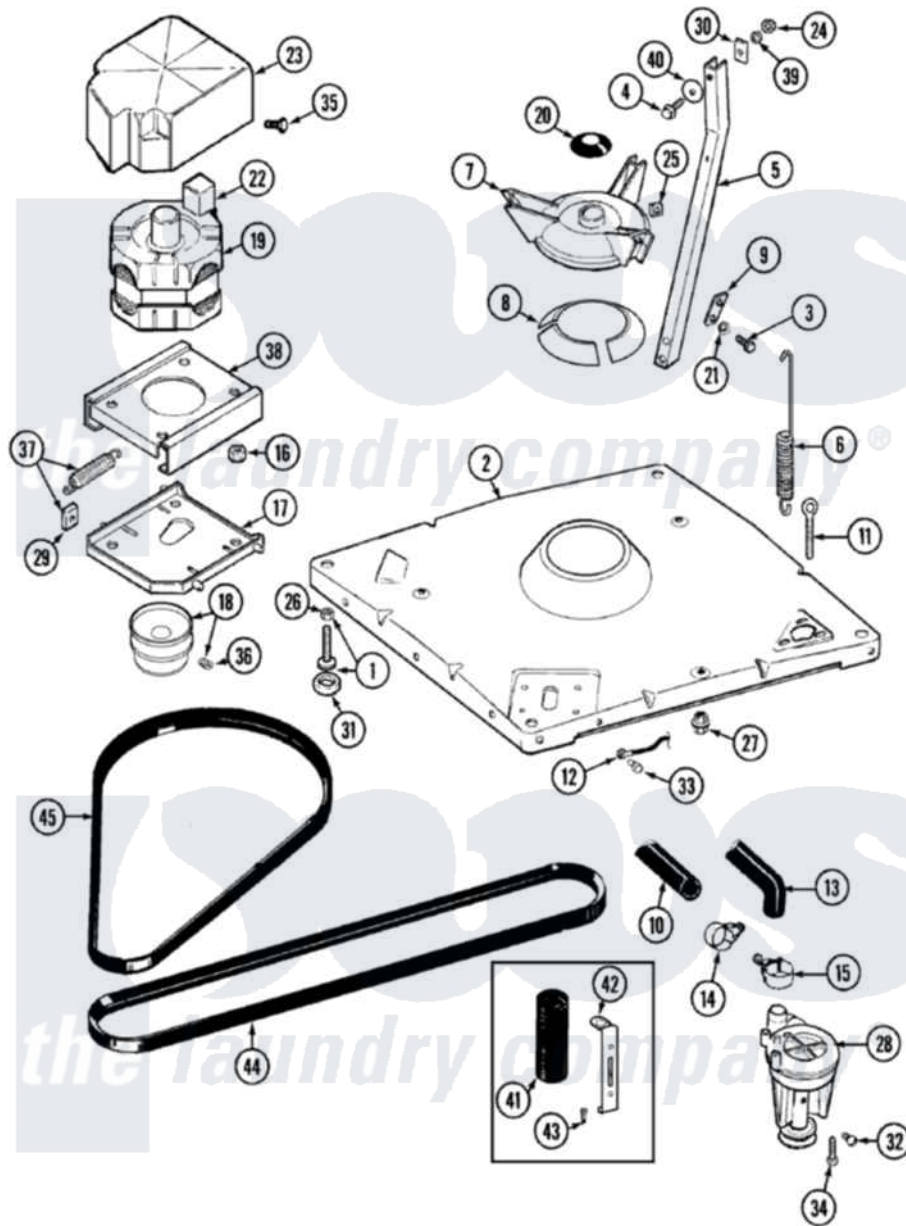

Maytag LAT9304EGE 01 - BASE

Maytag [Residential Maytag LAT9304EGE Washer Parts](#) Parts Diagram 01 - BASE
 Click on the part number to view part

Item	Original Part Number	Replaced By	Status	Part Description
1	Y302699	22003428		Leg, Adjustable
2	22001172	22002150		Base
3	Y015627			Screw- Hex
4	205254	W10175938		Bolt
"	200744	W10175939		Bolt
5	213053			Brace, Tub Part Not Used
6	22001300			Spring, Centering
7	203725			Damper W/Bolt And Clip
8	203956			Damper Pad Kit
9	213073			Washer, Double Brace
10	214767	22001448		Hose, Pump
11	216416			Bolt, Eye/Centering Spring
12	901220			Ground Wire
13	213045			Hose, Outer Tub Part Not Used
14	202574	3367052		Clamp, Hose
15	202574	3367052		Clamp, Hose

16	Y311426	3400029	Nut, Adapter Plate
17	22001301		Mount, Motor Lower-Assembly
18	Y202496		Pulley, Motor
19	202157	12002352	Motor-Drve
20	211028	22001586	Deflector, Water
21	911852	486009	Lockwasher
22	205132	Not Available	SWITCH, MOTOR EXTERNAL START No.201664-14,205463- 4 & 201800-4
23	215098		Shield, Motor
24	Y052734		Nut, Carrage Bolts And Bracket
25	Y052785		Nut, Brace To Damper
26	210385		Lock Nut For Adjustable Leg
27	211949		Nut, Adjustment Eyebolt
28	202203	6-2022030	Pump As Pa
29	204998	205000	Roller And Spring Kit 4+Spr
30	212979	Not Available	WASHER, TUB BRACE
31	210684		Foot, Adjustable Leg
32	Y015408	22003235	Screw, Bearing Insert
33	912365	3370225	Screw
34	211880		Screw, HeX Head No.10 X 1/2 Inc
35	213121	3400111	Screw, 12-14 X 5/8
36	22001353		Set Screw, Motor Pulley
37	205000		Roller And Spring Kit 4+Spr
38	214956		Motor Mount Assembly
39	Y054867		Washer, Lock
40	211100		Washer, Outer Tub
41	201101		Capacitor
42	211149		Clip, Capacitor
43	211294	90767	Screw, 8A X 3/8 HeX Washer Head Tapping
44	214897		Pad, Control Panel
45	211451		Belt, Pump
"	211948		V Belt, Drive Pulley