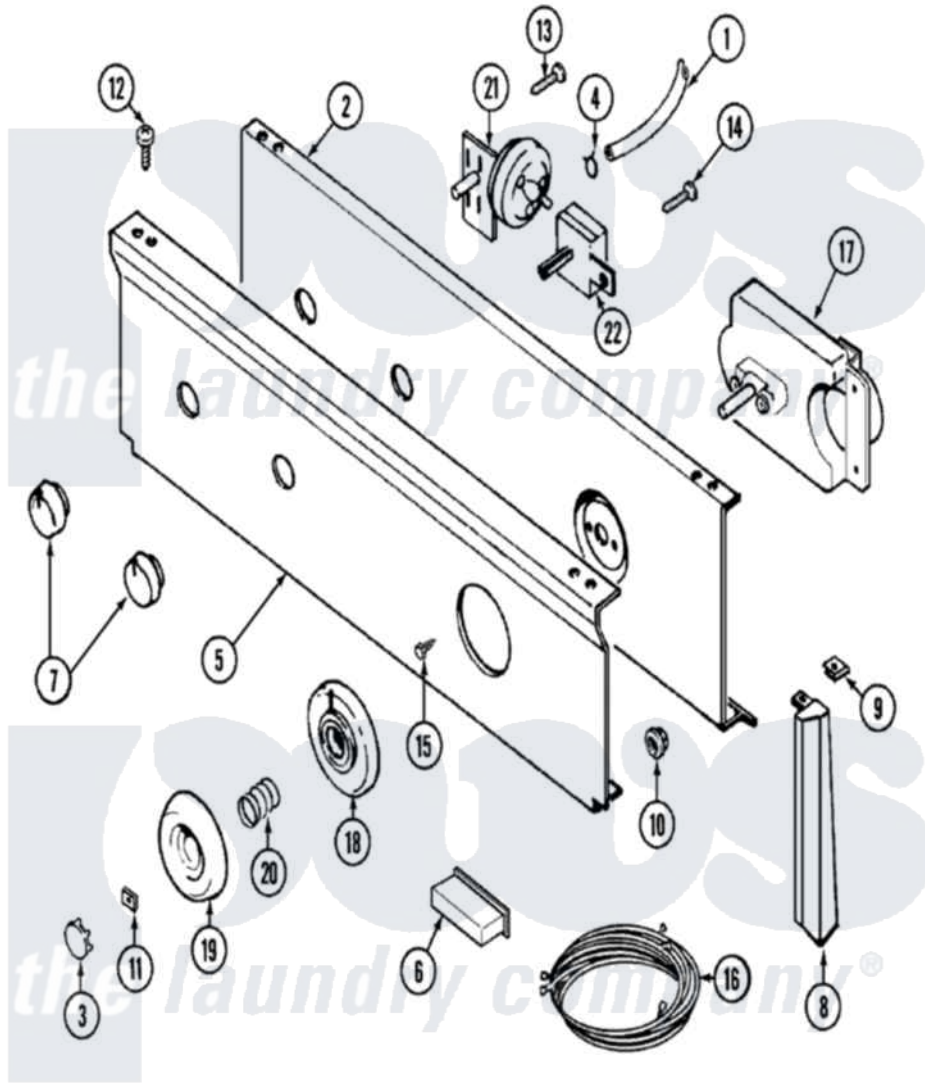

Maytag LAT9304EGE 04 - CONTROL PANEL

Maytag [Residential Maytag LAT9304EGE Washer Parts](#) Parts Diagram 04 - CONTROL PANEL
 Click on the part number to view part

Item	Original Part Number	Replaced By	Status	Part Description
1	22001036	22001619		Tube, Water Level Switch
2	22001551		Not Available	PLATE, SUPPORT
3	216250	22001446		Cap, Knob
4	410296	596669		Clamp, Manifold
5	22001552			Panel, Control
6	214897			Pad, Control Panel
7	22001268		Not Available	KNOB ASSY. (WHT)
8	22001564			Cap, End
"	22001565		Not Available	CAP, END (LT-WHT)
9	214894			Fastener, End Cap
10	214872			Palnut, End Cap Note: Nut, Lamp Holder
11	211605			Bezel, Timer Dial
12	210932			Screw, No.8 X 9/16 Ctsk Note: Screw, Inlet Duct
13	211168	W10139210		Screw, 8-18 X 5/16
14	211168	W10139210		Screw, 8-18 X 5/16

15	216042	22001627	Screw
16	22001318		Wire Harness, Main
17	22001258		Timer
18	22001265		Bezel, Timer Knob
19	22001198	Not Available	KNOB, TIMER (WHT)
20	211065		Spring, Index Wheel
21	208202		Switch, Pressure
22	208283	Not Available	SWITCH, WATER TEMPERATURE
23	22001103		Manual, Use And Care
"	16000327	Not Available	GUIDE, QUICK REF. - MAYTAG