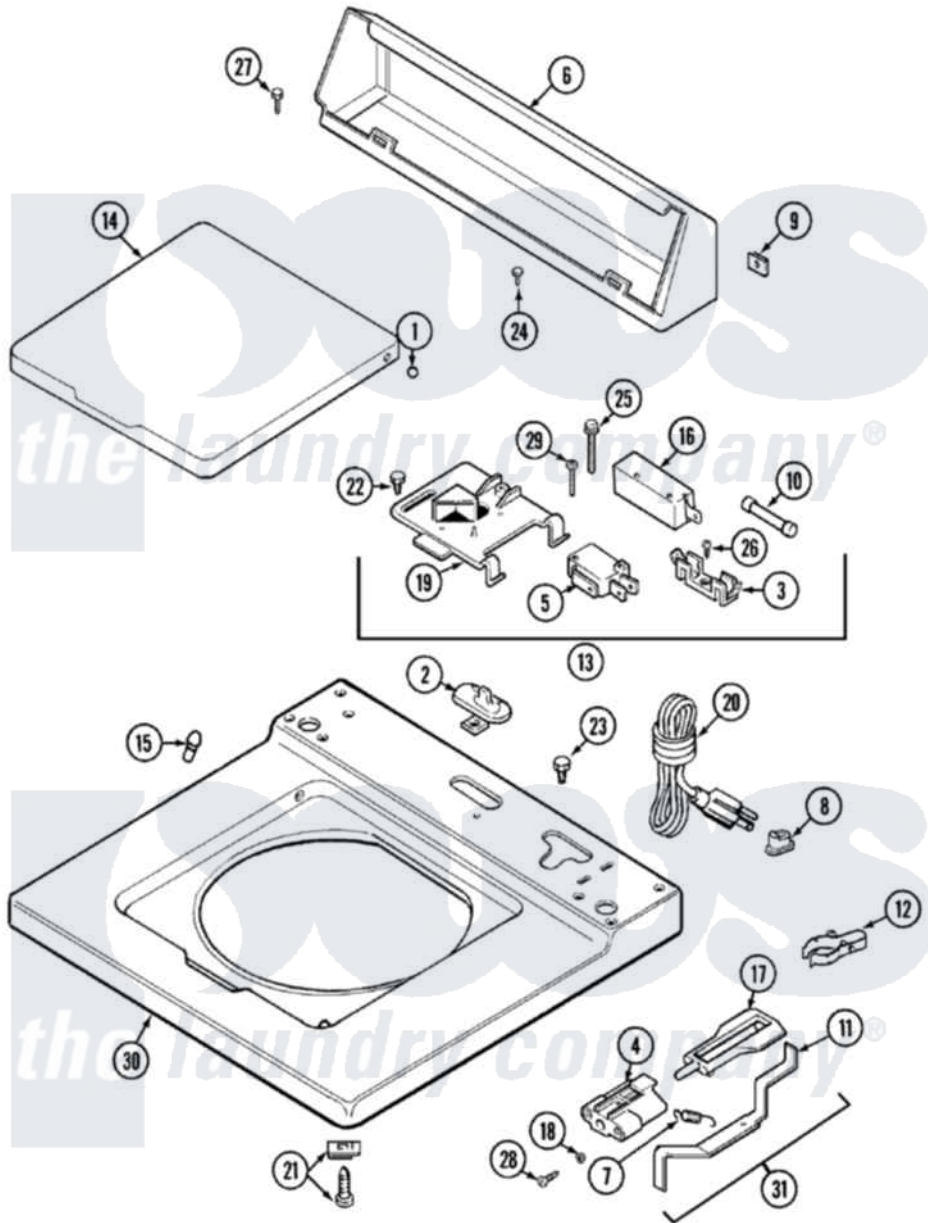

Maytag LAT9304EGE 05 - TOP

Maytag [Residential Maytag LAT9304EGE Washer Parts](#) Parts Diagram 05 - TOP
 Click on the part number to view part

Item	Original Part Number	Replaced By	Status	Part Description
1	211726			Hinge, Ball Lid
2	207159	489355		Screw, 8 X 1/2
"	22001298			Cap, Top Cover
3	207167			Block, Fuse
4	216256		Not Available	BRACKET, UNBALANCE
5	207166			Switch, Check
6	205635			Console
7	213720			Spring, Lid Switch
8	216183			Grommet, Cord Export
9	215075			Fastener, Control Panel To Console
10	207168	22001682		Switch Assembly, Lid W/4amp Fuse
11	22001136			Lever, Unbalance
12	301548			Clamp, Ground Wire
"	311155			Ground Wire And Clamp
13	207176	22001682		Switch Assembly, Lid W/4amp

13	207170	22001002		Fuse
14	22001553		Not Available	LID W/LEGEND (ENG)
15	212716			Bumper, Lid
16	205415	279347		Switch-Lid
17	216255			Plunger, Lid Switch
18	211500			Washer, Bracket To Top Cover
19	Y215699	22001678		Bracket, Switch And Fuse
20	208749		Not Available	CORD, POWER (EXPORT)
21	204445			Screw And Fastener Assembly
22	207159	489355		Screw, 8 X 1/2
23	315483	3370225		Screw
24	211294	90767		Screw, 8A X 3/8 HeX Washer Head Tapping
25	213501			Screw, No.6-20 X 1-1/8 Inch
26	Y311711			Screw, Fuse Block
27	Y313559			Screw
28	910182	25-7809		Screw, No.6-20 1/2 Flthd Torx
29	22001352			Screw, Check Switch
30	22001554		Not Available	TOP, MAIN (WHT-ENG)
31	22001311			Unbalance Lever Assembly