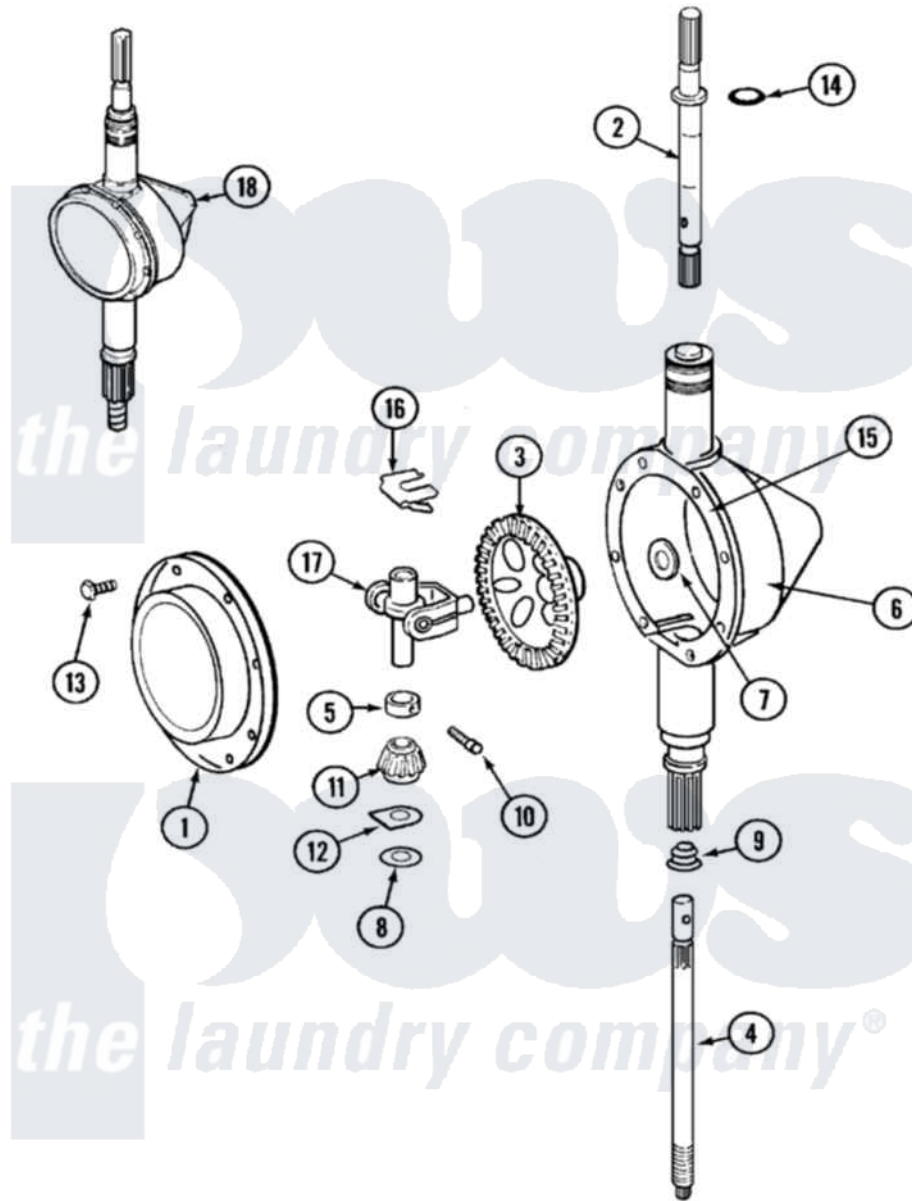

Maytag LAT9304EGE 06 - TRANSMISSION

Maytag Residential Maytag LAT9304EGE Washer Parts Parts Diagram 06 - TRANSMISSION
 Click on the part number to view part

Item	Original Part Number	Replaced By	Status	Part Description
1	206628			Cover, Transmission
2	207153	6-2097820		Kit- Shaft
3	206713	6-2067130		Gear- Beve
4	215410	12001450		Ctr Shaft W/Collar Andkeeper- Dp
5	215415		Not Available	COLLAR, LOWER
6	206624	6-2097750		Trans Dee
7	215394			Washer, Bevel Gear
8	211483	6-2114830		Washer- SP
9	206602	207843		Lip Seal Repair Kit
10	Y206629			Pin, Collar
11	215401	W10221114		Pinion
12	215395			Plate, Clutch
13	215417		Not Available	SCREW, TRANSMISSION COVER
14	210690			Seal, Rubber
15	Y058700	675652		Adhesive

16

[215581](#)

Spring, Agitator Shaft

17

206685

[6-2066850](#)

Yoke

18