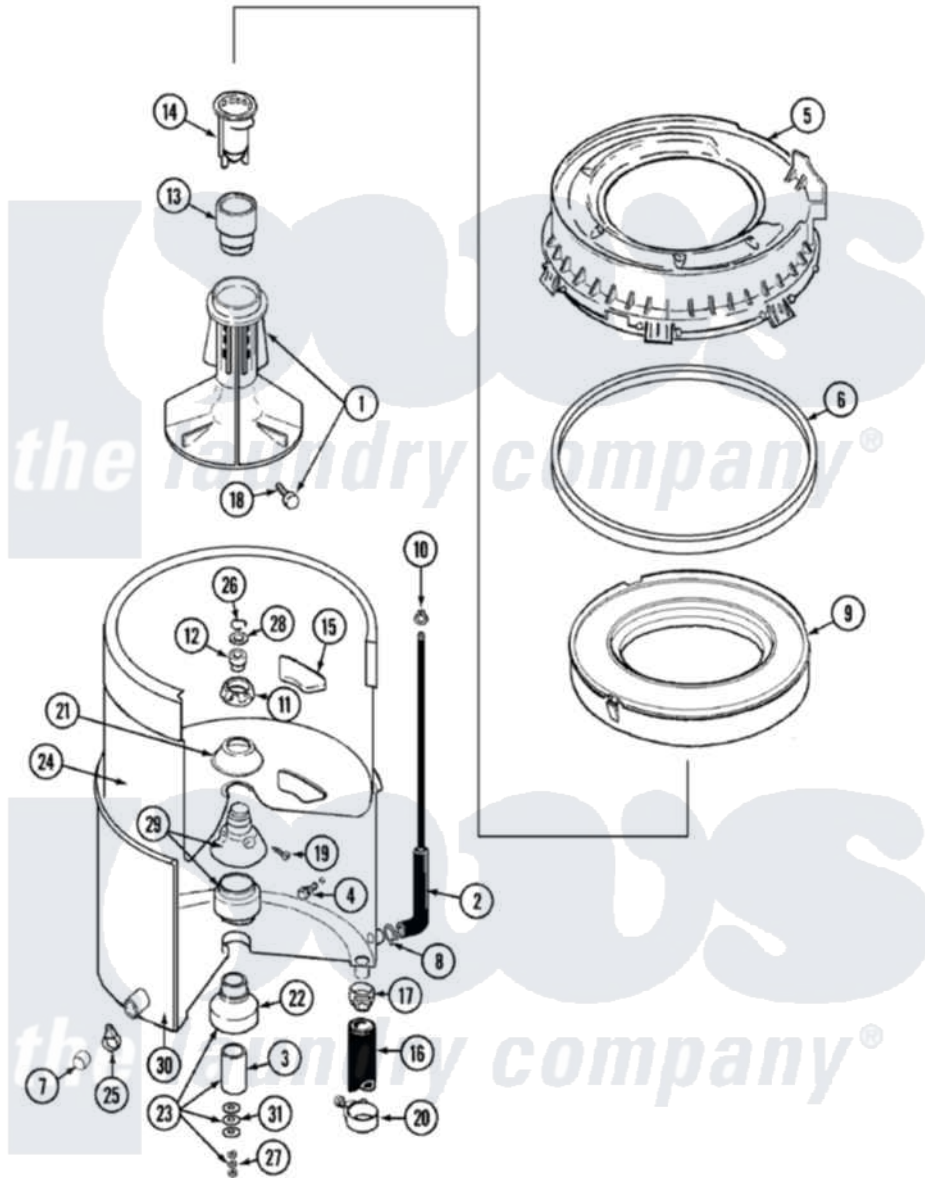

# Maytag LAT9304EGE 07 - TUB

Maytag [Residential Maytag LAT9304EGE Washer Parts](#) Parts Diagram 07 - TUB  
 Click on the part number to view part

Item	Original Part Number	Replaced By	Status	Part Description
1	<a href="#">207228</a>			Agitator W/Lock Screw
2	22001036	<a href="#">22001619</a>		Tube, Water Level Switch
3	<a href="#">211130</a>			Bearing Liner, Tub Bearing
4	200744	<a href="#">W10175939</a>		Bolt
"	205254	<a href="#">W10175938</a>		Bolt
5	<a href="#">22001299</a>			Tub Cover And Gasket Assembly
6	Y22001201	<a href="#">22001007</a>		Gasket, Cover To Tub
7	<a href="#">214725</a>			Cap For Spout-Outer Tub
8	<a href="#">211641</a>			Clamp, 1-1/16"
9	<a href="#">22001142</a>			Ring, Balance
10	410296	<a href="#">596669</a>		Clamp, Manifold
11	211047	<a href="#">6-2110472</a>		Nut- Clamp
12	Y0A4298	<a href="#">6-0A57420</a>		Seal- Agitator
13	<a href="#">22001295</a>			Housing, Dispenser
14	<a href="#">22001294</a>			Cup, Dispensing
15	<a href="#">207219</a>			Filter, Self-Cleaning

16	<a href="#">22001281</a>		Hose, Drain
17	201011	<a href="#">285655</a>	Clamp, Hose
18	206478	Not Available	SCREW & WASHER FOR AGITATOR
19	211618	<a href="#">22001423</a>	Set Screw, Mounting Stem
20	202574	<a href="#">3367052</a>	Clamp, Hose
21	<a href="#">211210</a>		Washer, Clamping Nut
22	200824	<a href="#">6-2040130</a>	Tub Bearin
23	204013	<a href="#">6-2040130</a>	Tub Bearin
24	<a href="#">22001139</a>		Tub, Inner
25	214739	<a href="#">596669</a>	Clamp, Manifold
26	<a href="#">Y015667</a>		Retaining Ring
27	<a href="#">Y054867</a>		Washer, Lock
28	<a href="#">Y015666</a>		Washer, Retaining -
29	204012	<a href="#">6-2095720</a>	Mounting S
30	22001114	Not Available	TUB, OUTER (EX. LARGE)
31	<a href="#">211100</a>		Washer, Outer Tub