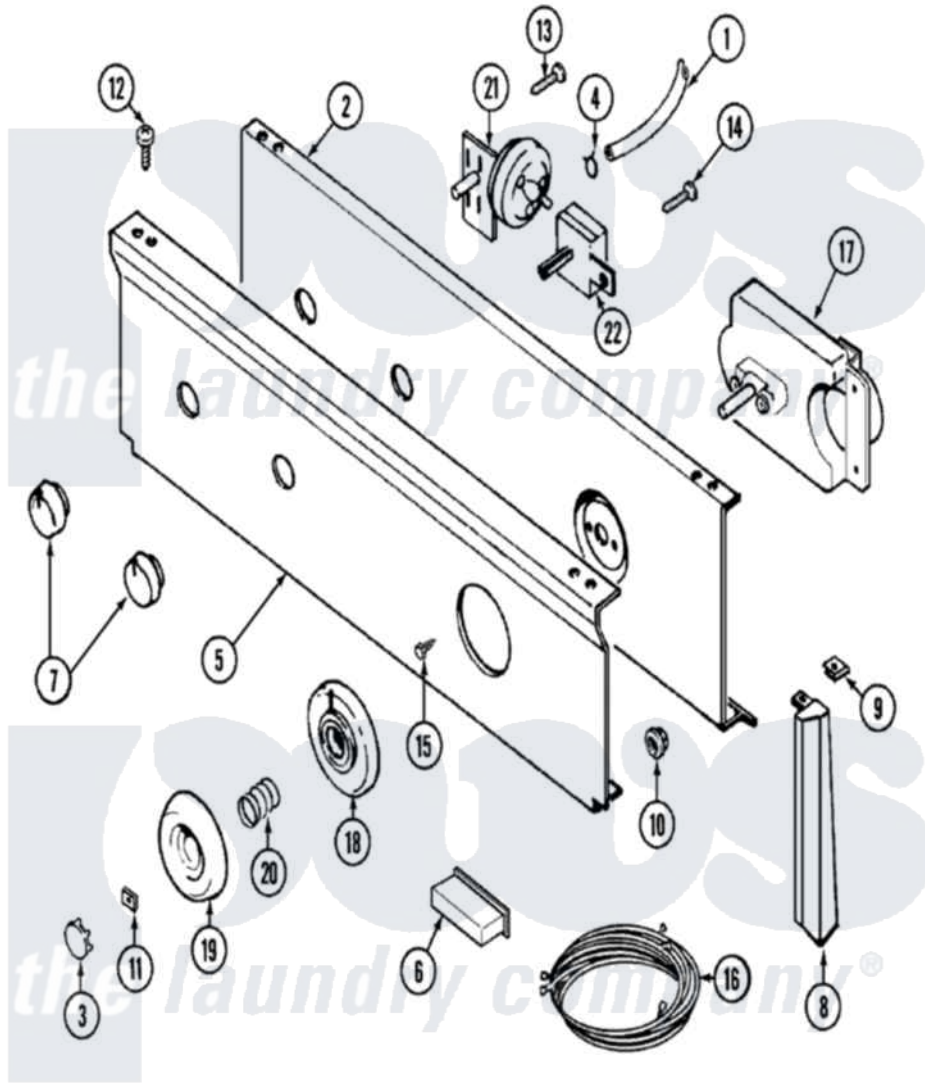

Maytag LAT9304GGE 04 - CONTROL PANEL

Maytag [Residential Maytag LAT9304GGE Washer Parts](#) Parts Diagram 04 - CONTROL PANEL
 Click on the part number to view part

Item	Original Part Number	Replaced By	Status	Part Description
1	22001036	22001619		Tube, Water Level Switch
2	22001132			Plate, Support
3	216250	22001446		Cap, Knob
4	410296	596669		Clamp, Manifold
5	22001168		Not Available	PANEL, CONTROL (WHT)
6	214897			Pad, Control Panel
7	22001268		Not Available	KNOB ASSY. (WHT)
8	22001291			End Cap, Control Panel
"	22001289		Not Available	END CAP, CTRL. PNL. (LT-WHT)
"	22001564			Cap, End
"	22001565		Not Available	CAP, END (LT-WHT)
9	214894			Fastener, End Cap
10	214872			Palnut, End Cap Note: Nut, Lamp Holder
11	211605			Bezel, Timer Dial
12	210032			Screw, No.8 X 9/16 Ctsk Note:

12	210932		Screw, Inlet Duct
13	211168	W10139210	Screw, 8-18 X 5/16
14	211168	W10139210	Screw, 8-18 X 5/16
15	216042	22001627	Screw
16	22001318		Wire Harness, Main
17	22001258		Timer
18	22001265		Bezel, Timer Knob
19	22001198	Not Available	KNOB, TIMER (WHT)
20	211065		Spring, Index Wheel
21	208202		Switch, Pressure
22	208283	Not Available	SWITCH, WATER TEMPERATURE
23	22001103		Manual, Use And Care
"	16000327	Not Available	GUIDE, QUICK REF. - MAYTAG