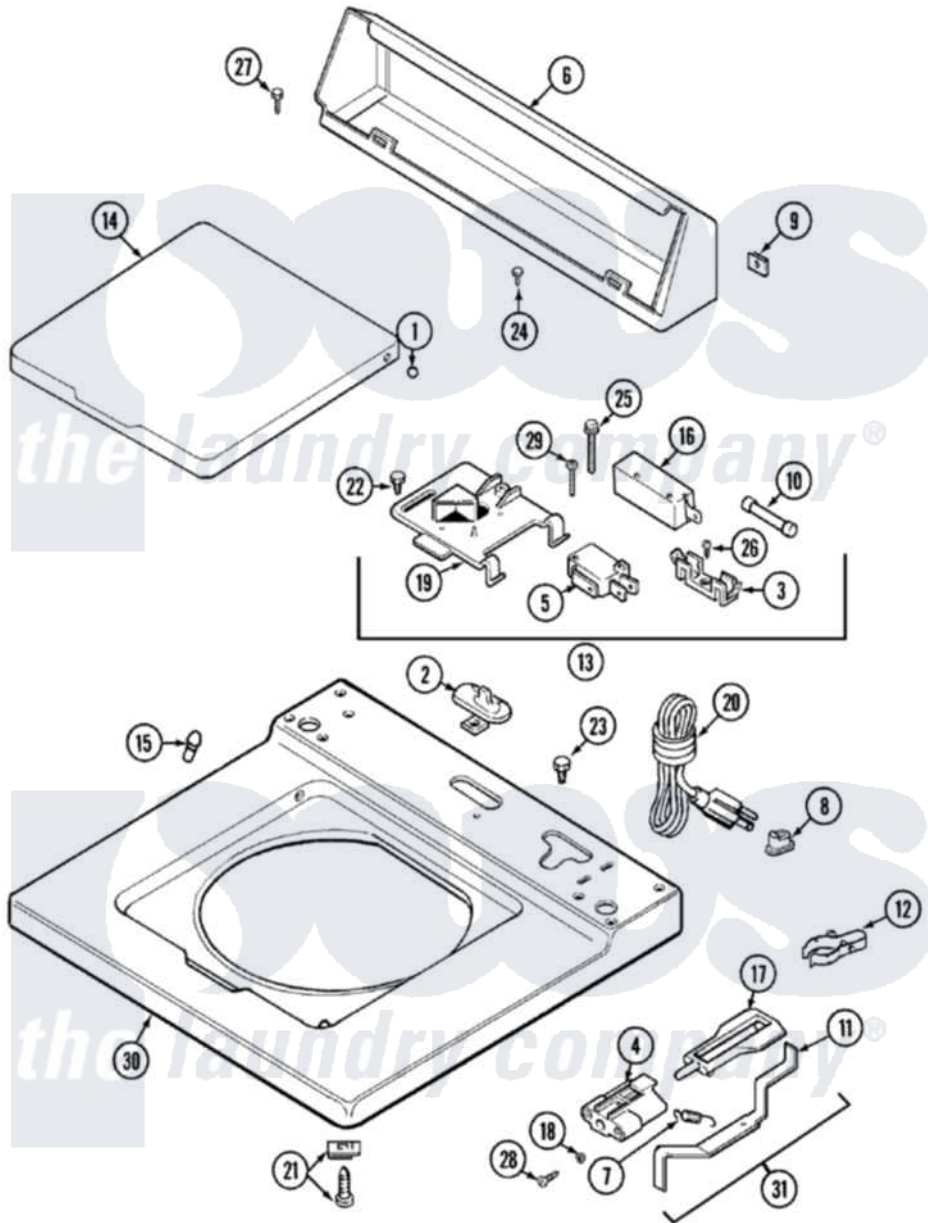

Maytag LAT9304GGE 05 - TOP

Maytag [Residential Maytag LAT9304GGE Washer Parts](#) Parts Diagram 05 - TOP
 Click on the part number to view part

Item	Original Part Number	Replaced By	Status	Part Description
1	211726			Hinge, Ball Lid
2	207159	489355		Screw, 8 X 1/2
"	22001298			Cap, Top Cover
3	207167			Block, Fuse
4	216256		Not Available	BRACKET, UNBALANCE
5	207166			Switch, Check
6	205635			Console
7	213720			Spring, Lid Switch
8	216183			Grommet, Cord Export
9	215075			Fastener, Control Panel To Console
10	207168	22001682		Switch Assembly, Lid W/4amp Fuse
11	22001136			Lever, Unbalance
12	301548			Clamp, Ground Wire
"	311155			Ground Wire And Clamp
13	207176	22001682		Switch Assembly, Lid W/4amp

13	207170	22001002	Fuse
14	22001248		Lid W/Legend
15	212716		Bumper, Lid
16	205415	279347	Switch-Lid
17	216255		Plunger, Lid Switch
18	211500		Washer, Bracket To Top Cover
19	Y215699	22001678	Bracket, Switch And Fuse
20	22001558		Cord, Power
21	204445		Screw And Fastener Assembly
22	207159	489355	Screw, 8 X 1/2
23	315483	3370225	Screw
24	211294	90767	Screw, 8A X 3/8 HeX Washer Head Tapping
25	213501		Screw, No.6-20 X 1-1/8 Inch
26	Y311711		Screw, Fuse Block
27	Y313559		Screw
28	910182	25-7809	Screw, No.6-20 1/2 Flthd Torx
29	22001352		Screw, Check Switch
30	22001117	Not Available	TOP COVER ASSEMBLY (WHT)
31	22001311		Unbalance Lever Assembly