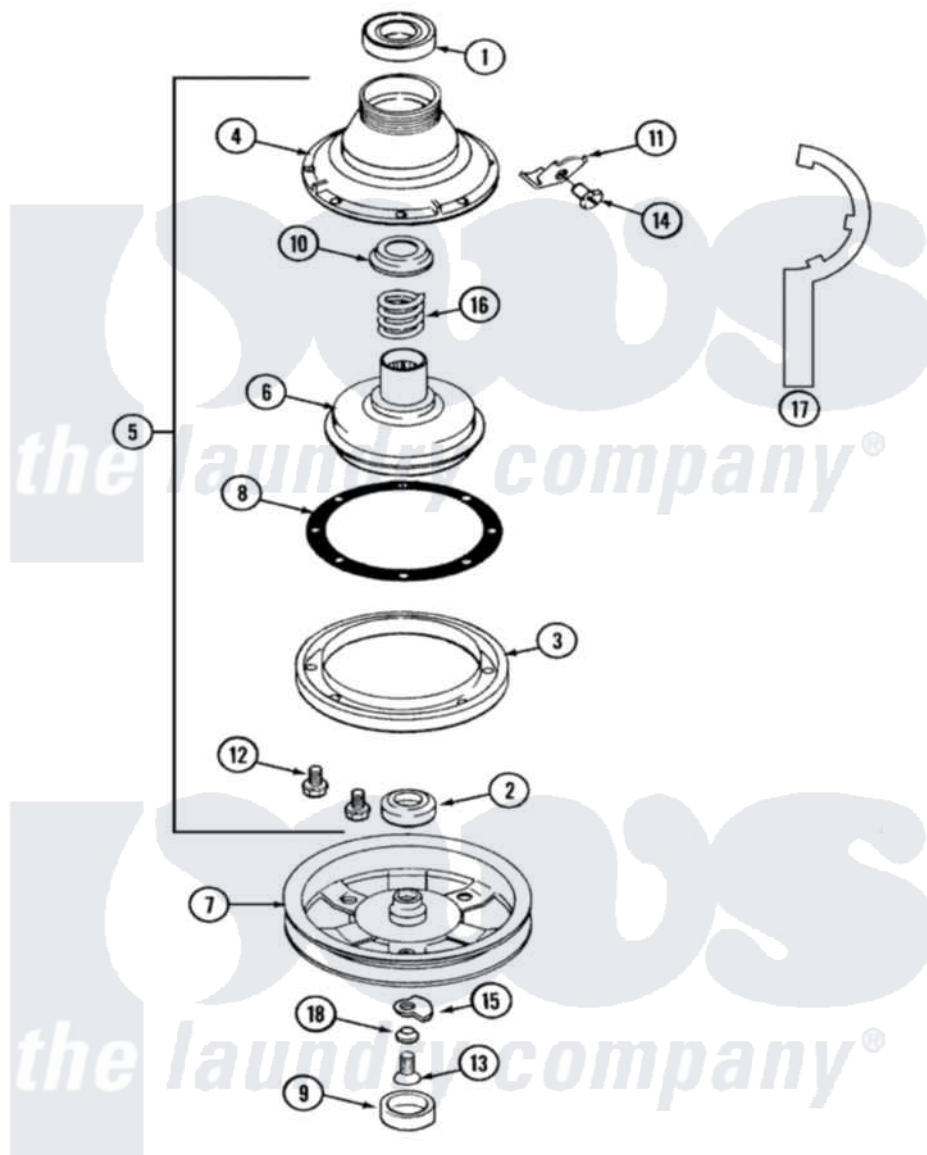

Maytag LAT9306AAE 03 - CLUTCH, BRAKE & BELTS

Maytag Residential Maytag LAT9306AAE Washer Parts Parts Diagram 03 - CLUTCH, BRAKE & BELTS

Click on the part number to view part

Item	Original Part Number	Replaced By	Status	Part Description
1	Y200720	22003441		Bearing, Rear
2	200835			Bearing, Brake Rotor
3	211043	6-2011900		Brake Asse
4	211045	6-2011900		Brake Asse
5	201190	6-2011900		Brake Asse
6	201126	6-2011900		Brake Asse
7	22002431	6-2301550		Pulley Assembly
"	211059	6-2301530		Pulley
8	211042	6-2011900		Brake Asse
9	211038		Not Available	CAP, OIL RETAINER
"	22002428			Cover, Dust
10	211039	6-2011900		Brake Asse
11	213325			Clip, Retaining
12	211000			SCREW, BRAKE DRUM (HEX HEAD)
13	211375	681582		Screw
14	213326			Bolt, Sems Retaining Clip

15	211089		Lug, Stop Pulley
16	211041	6-2011900	Brake Asse
17	Y038315	038315	Tool
18	211090	22003555	Washer, Stop Lug