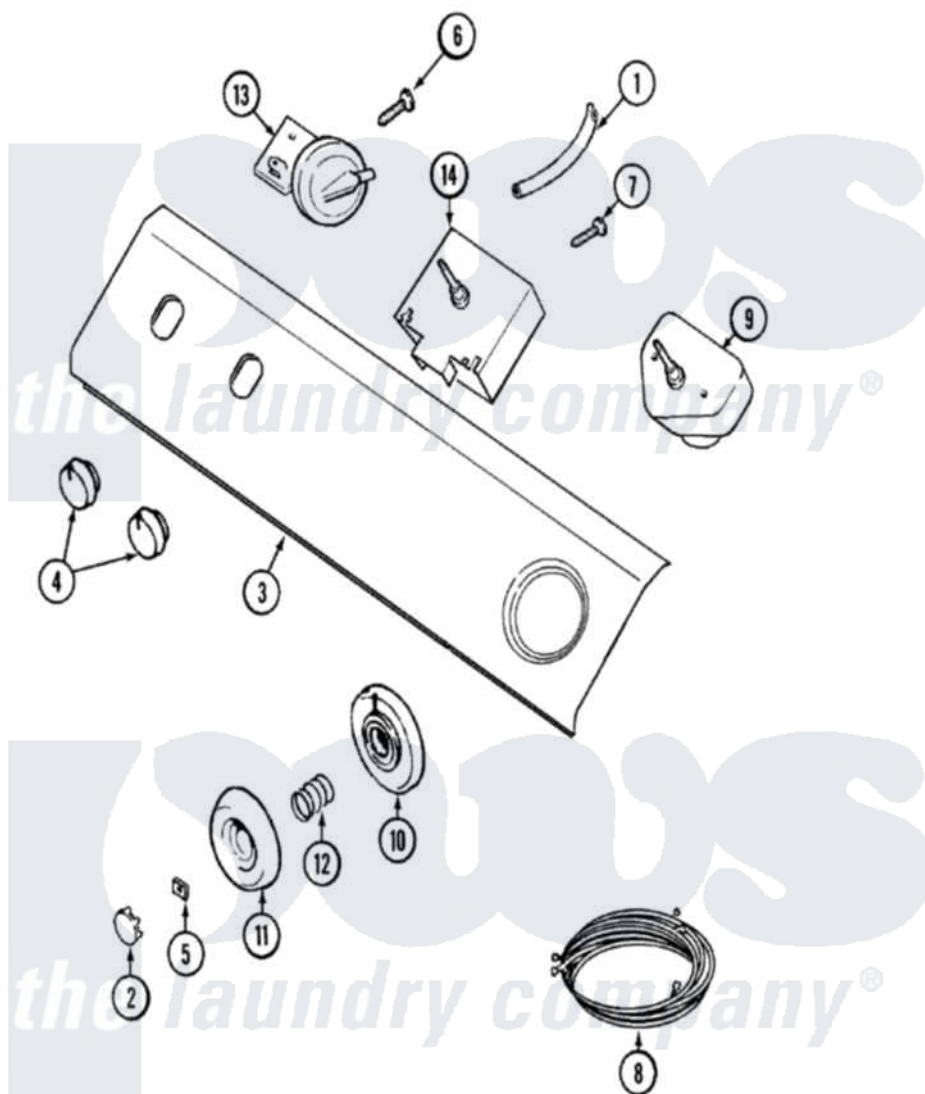

Maytag LAT9306AAE 04 - CONTROL PANEL

Maytag [Residential Maytag LAT9306AAE Washer Parts](#) Parts Diagram 04 - CONTROL PANEL
 Click on the part number to view part

| Item | Original Part Number | Replaced By | Status | Part Description |
|------|--------------------------|--------------------------|---------------|--------------------------------|
| 1 | 22001036 | 22001619 | | Tube, Water Level Switch |
| 2 | 22001664 | | | Timer Knob Insert/Cap |
| 3 | 22001701 | | Not Available | PANEL, CONTROL (WHT) |
| 4 | 22001663 | | | Knob, Selector Switch |
| 5 | 211605 | | | Bezel, Timer Dial |
| 6 | 22001662 | 8534058 | | Screw |
| 7 | 22001661 | 3400094 | | Screw, 10-32 X 3/8 |
| 8 | 22001653 | | | Wire Harness, Main |
| " | 22002204 | | Not Available | HARNES, WIRE |
| 9 | 22001688 | | | Timer |
| " | 22002183 | | | Timer |
| 10 | 22001660 | | | Dial Skirt - White |
| 11 | 22001659 | | | Timer Knob - Grey |
| 12 | 211065 | | | Spring, Index Wheel |
| 13 | 22001656 | | | 5 Level Rotary Pressure Switch |
| 14 | 22001655 | | | Switch, Water Temp. |