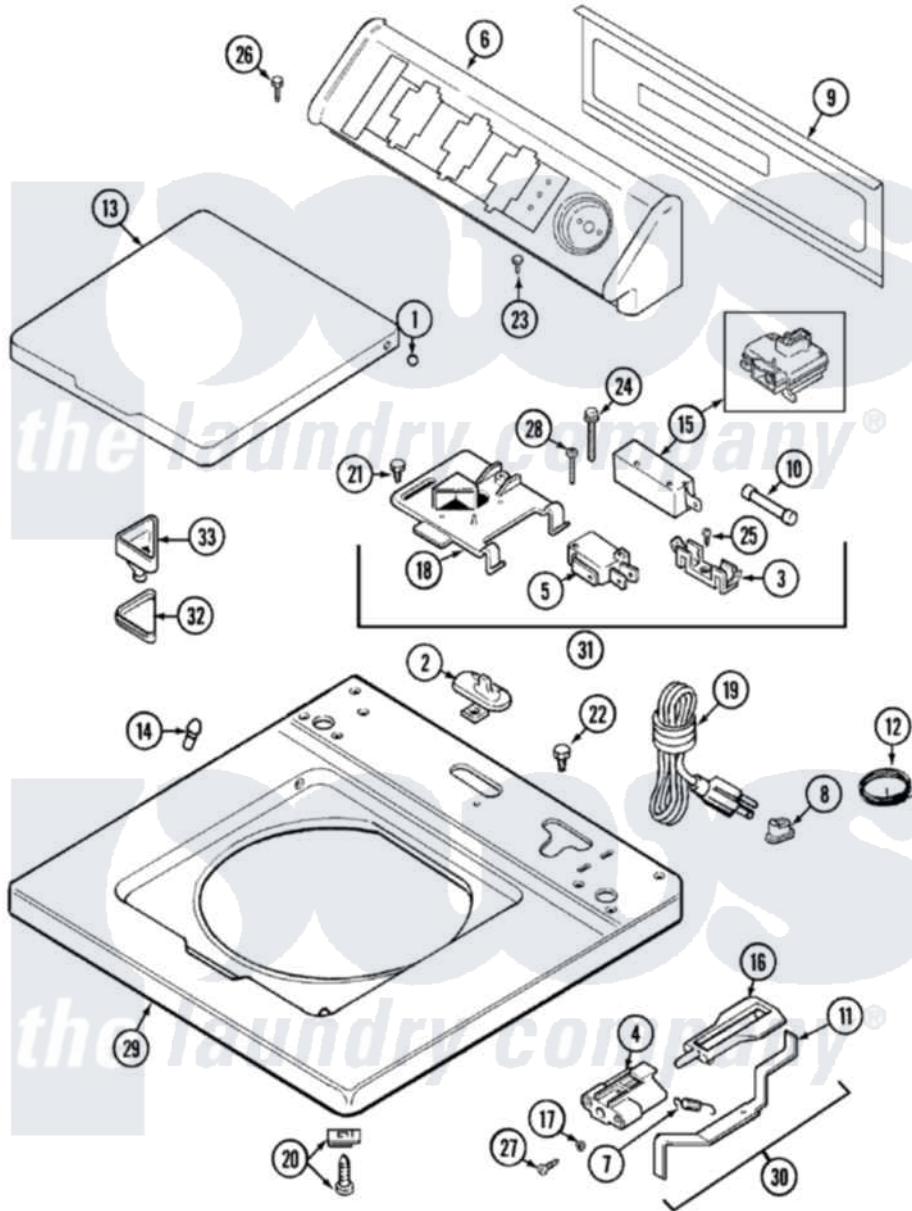

# Maytag LAT9306AAE 05 - TOP

Maytag [Residential Maytag LAT9306AAE Washer Parts](#) Parts Diagram 05 - TOP  
 Click on the part number to view part

Item	Original Part Number	Replaced By	Status	Part Description
1	<a href="#">211726</a>			Hinge, Ball Lid
2	<a href="#">22001298</a>			Cap, Top Cover
"	207159	<a href="#">489355</a>		Screw, 8 X 1/2
3	<a href="#">207167</a>			Block, Fuse
"	W10124350		Not Available	NOT REQUIRED PART OR SEE NOTE
4	<a href="#">22002135</a>			Bracket, Unbalance
"	22001645		Not Available	BRACKET, UNBALANCE---NA
5	W10124350		Not Available	NOT REQUIRED PART OR SEE NOTE
"	<a href="#">207166</a>			Switch, Check
6	<a href="#">22001670</a>			Console
7	<a href="#">213720</a>			Spring, Lid Switch
8	<a href="#">211881</a>			Grommet, Cord Part Not Used-Gas Models Only
9	22001662	<a href="#">8534058</a>		Screw
"	216423	<a href="#">3370225</a>		Screw