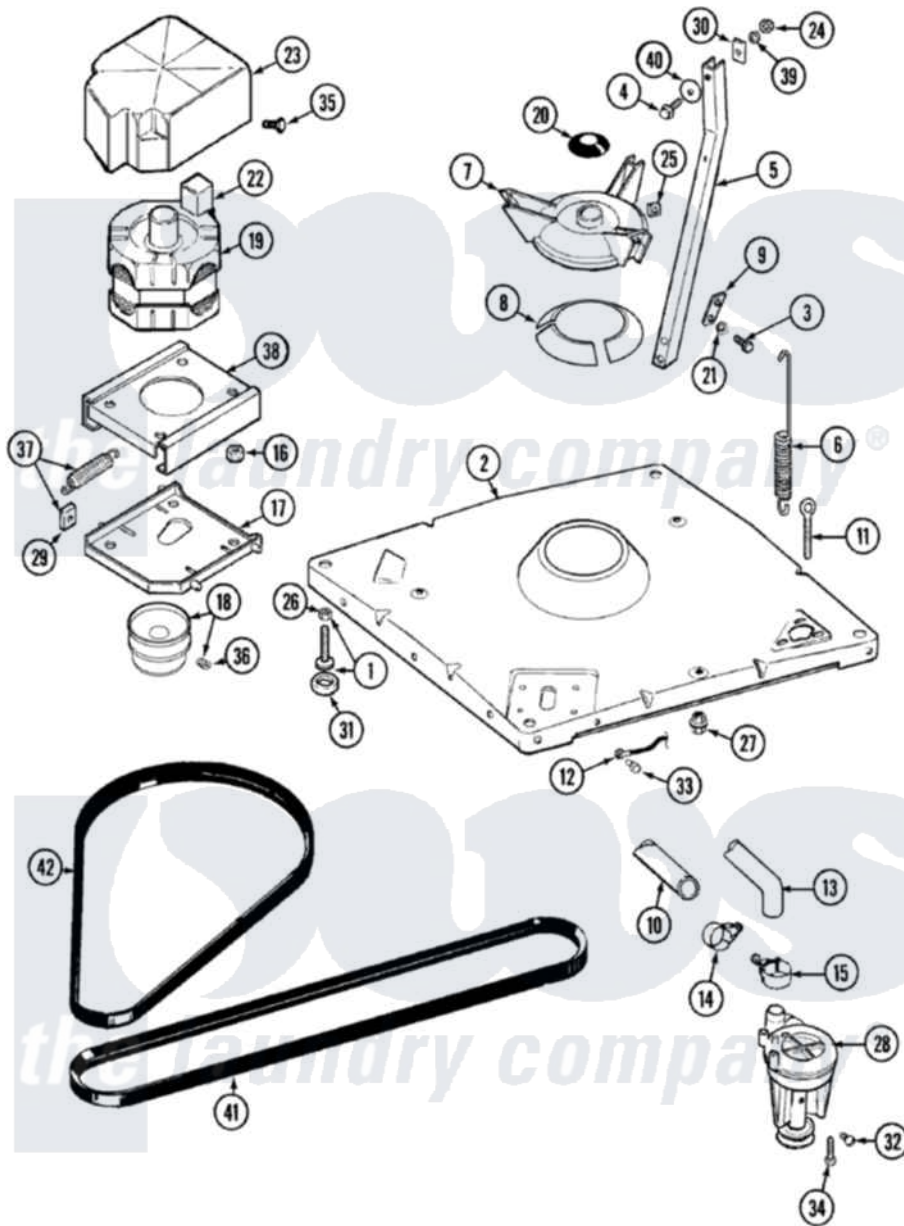

# Maytag LAT9306ABE 01 - BASE

Maytag Residential Maytag LAT9306ABE Washer Parts Parts Diagram 01 - BASE  
 Click on the part number to view part

Item	Original Part Number	Replaced By	Status	Part Description
1	Y302699	<a href="#">22003428</a>		Leg, Adjustable
2	22001172	<a href="#">22002150</a>		Base
3	<a href="#">Y015627</a>			Screw- Hex
4	200744	<a href="#">W10175939</a>		Bolt
"	205254	<a href="#">W10175938</a>		Bolt
5	<a href="#">213053</a>			Brace, Tub Part Not Used
6	<a href="#">22001300</a>			Spring, Centering
7	<a href="#">203725</a>			Damper W/Bolt And Clip
8	<a href="#">203956</a>			Damper Pad Kit
9	<a href="#">213073</a>			Washer, Double Brace
10	<a href="#">22001816</a>			Hose, Drain
11	<a href="#">216416</a>			Bolt, Eye/Centering Spring
12	<a href="#">901220</a>			Ground Wire
13	<a href="#">213045</a>			Hose, Outer Tub Part Not Used
14	22001820	<a href="#">285655</a>		Clamp, Hose
15	22001640	<a href="#">285655</a>		Clamp, Hose