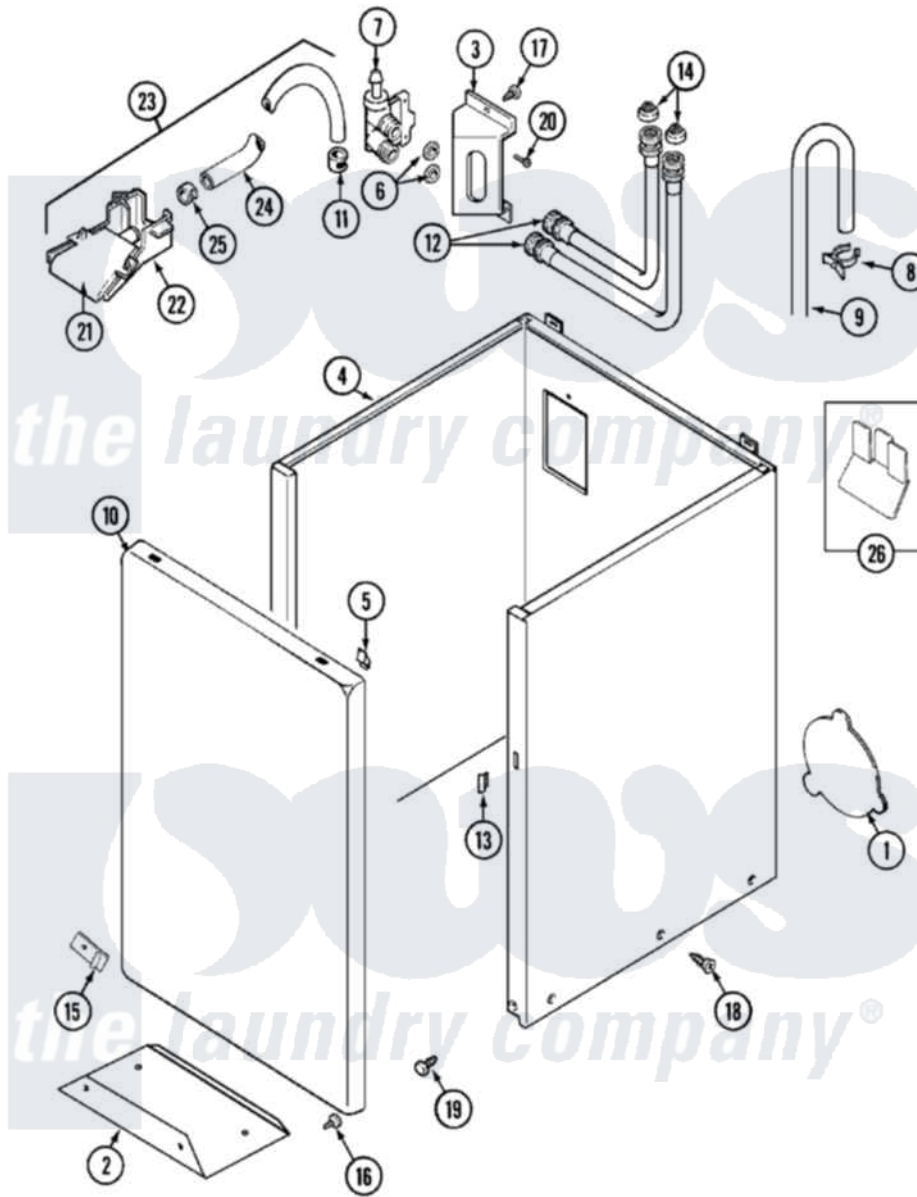

Maytag LAT9306ABE 02 - CABINET

Maytag [Residential Maytag LAT9306ABE Washer Parts](#) Parts Diagram 02 - CABINET
 Click on the part number to view part

Item	Original Part Number	Replaced By	Status	Part Description
1	22001683	22002924		Plate, Access
"	211878		Not Available	PLATE, ACCESS
"	211294	90767		Screw, 8A X 3/8 HeX Washer Head Tapping
2	213846			Guard, Belt
3	22002361			Bracket, Water Valve
4	22002379	22004425		Cabinet White Aspack
5	22001650			Fastener, Spring
6	Y013783			Washer, Inlet Hose
7	22002360			Valve, Water
"	214337	96160		Screen
8	22001815	22002765		Clip, Hose
9	22001816			Hose, Drain
10	22001817			Sheet, Sound Damper
"	22002366		Not Available	PANEL, FRONT (WHT)
11	216169	596669		Clamp, Manifold
12	202860			Inlet Hose Assembly

13	214376	22002331	Spacer, Front Panel
14	200961	12001413	Strainer And Washer Kit
15	22002376		Clip
"	12001341		Screw And Fastener Kit
"	22001995		Screw Note: Screw, Tumbler Front And Shroud
"	22002377		Clip, Retainer
"	22002378	27001200	Screw
16	211294	90767	Screw, 8A X 3/8 HeX Washer Head Tapping
17	22002372		Screw
18	213007		Xfor Cabinet See Cabinet, Back
19	213122	27001200	Screw
"	213121	3400111	Screw, 12-14 X 5/8
20	Y313561		Screw---NA
21	22001187		Injector
22	22001186		Injector
23	22001304		Water Injector Assembly
24	22001190		Hose, Injector
25	216169	596669	Clamp, Manifold
26	22001972		Clip, Cabinet