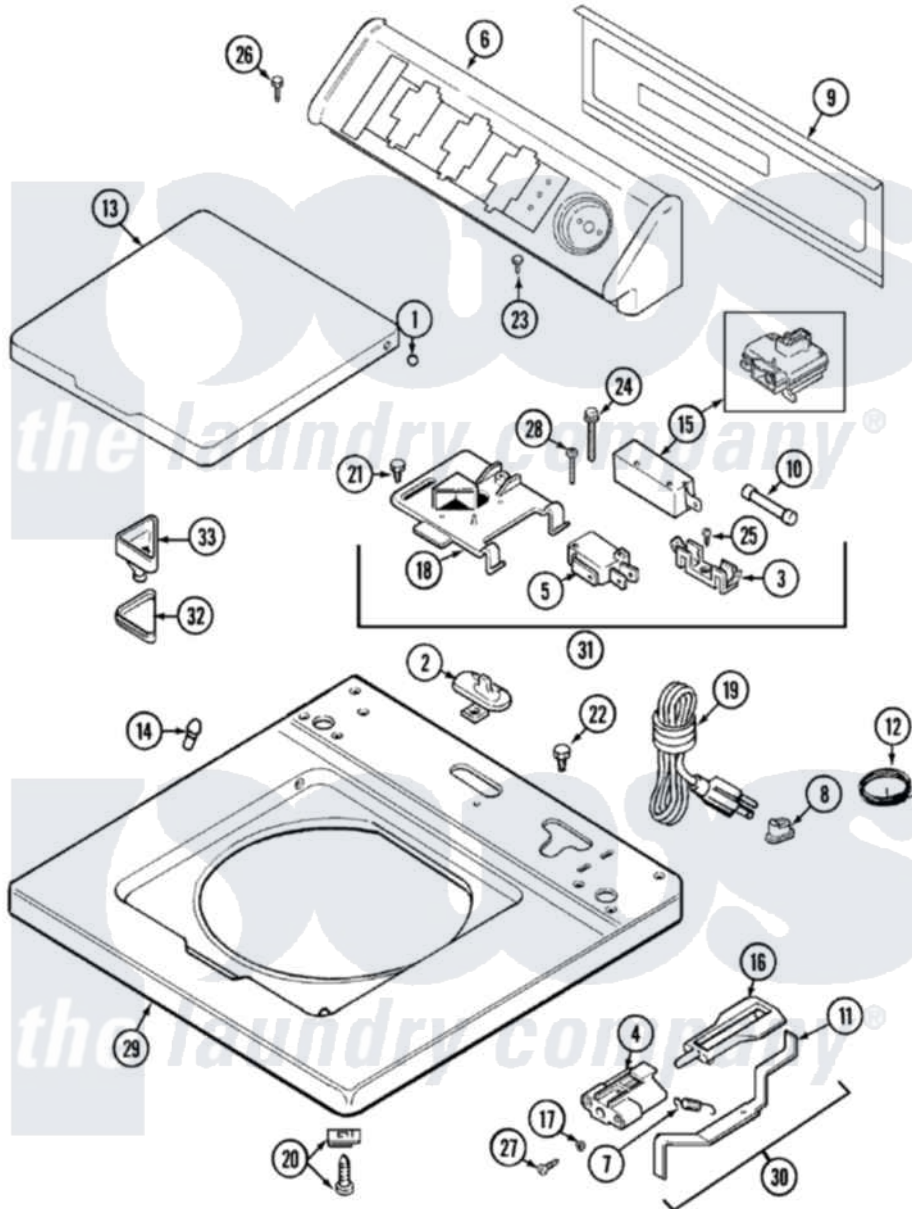

Maytag LAT9306ABE 05 - TOP

Maytag [Residential Maytag LAT9306ABE Washer Parts](#) Parts Diagram 05 - TOP
 Click on the part number to view part

Item	Original Part Number	Replaced By	Status	Part Description
1	211726			Hinge, Ball Lid
2	207159	489355		Screw, 8 X 1/2
"	22001298			Cap, Top Cover
3	W10124350		Not Available	NOT REQUIRED PART OR SEE NOTE
4	22002135			Bracket, Unbalance
5	W10124350		Not Available	NOT REQUIRED PART OR SEE NOTE
6	22001670			Console
7	213720			Spring, Lid Switch
8	211881			Grommet, Cord Part Not Used-Gas Models Only
9	216423	3370225		Screw
"	22001662	8534058		Screw
"	22001814			Back Panel, Console
10	W10124350		Not Available	NOT REQUIRED PART OR SEE NOTE
11	22001968			Lever, Unbalance

12	Y705026	3370225	Screw
"	22001654		Wire, Ground
13	22001674	22001893	Lid
"	22001676	22001893	Lid
14	212716		Bumper, Lid
15	22001967	12001908	Switch-Lid
16	216255		Plunger, Lid Switch
17	211500		Washer, Bracket To Top Cover
18	W10124350	Not Available	NOT REQUIRED PART OR SEE NOTE
19	208194	22003062	Cord, Power
20	22001402	214354	Screw, Top Cover To Cabnt.
21	207159	489355	Screw, 8 X 1/2
22	Y705026	3370225	Screw
23	216423	3370225	Screw
24	213501		Screw, No.6-20 X 1-1/8 Inch
25	Y311711		Screw, Fuse Block
26	216423	3370225	Screw
27	22001600	25-7809	Screw, No.6-20 1/2 Flthd Torx
28	22001352		Screw, Check Switch
30	22001969		Unbalance Lever Assembly
32	215374	Not Available	GASKET FOR BLEACH CUP
33	22001006		Cup, Bleach