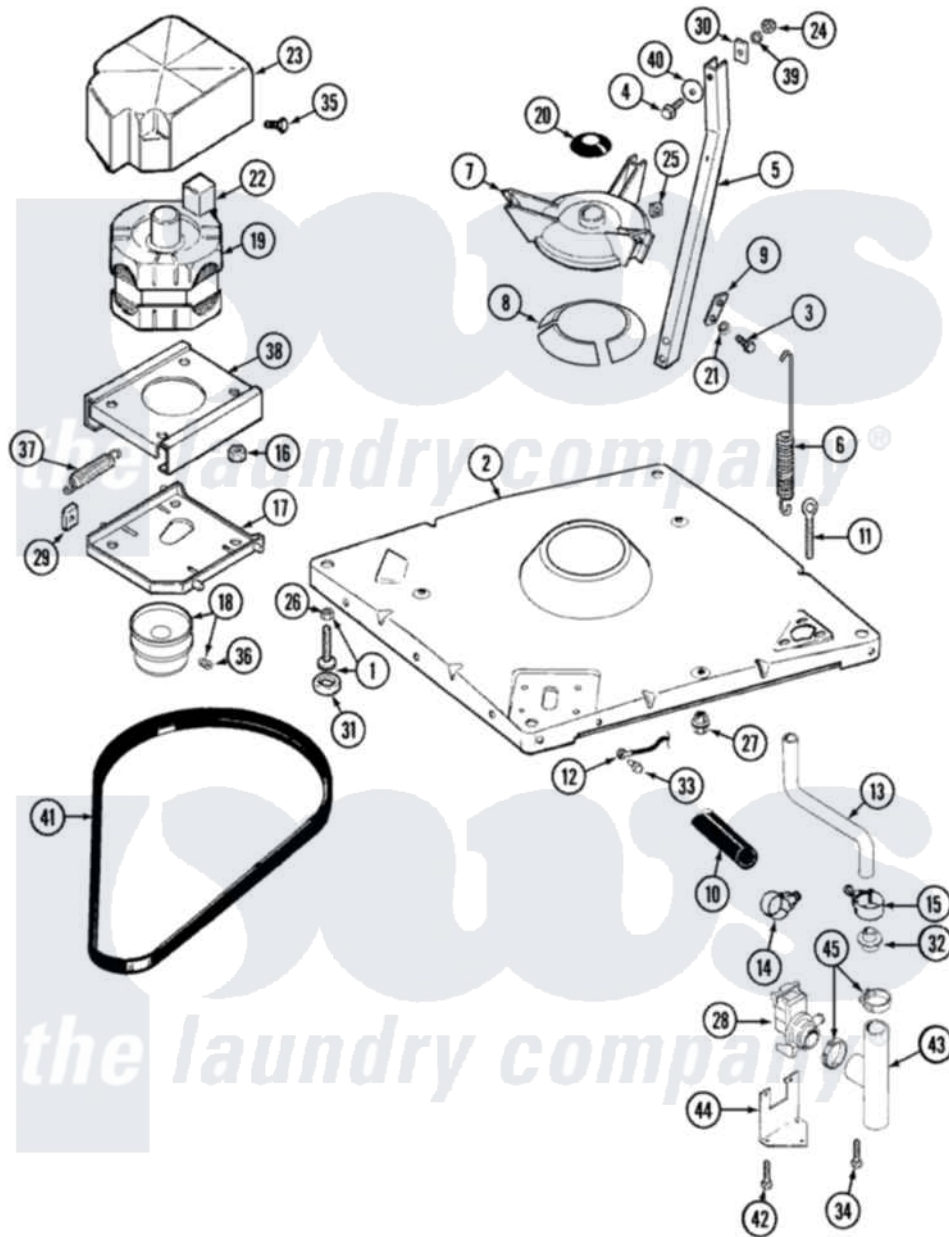

Maytag LAT9306AGE 01 - BASE

Maytag Residential Maytag LAT9306AGE Washer Parts Parts Diagram 01 - BASE
 Click on the part number to view part

Item	Original Part Number	Replaced By	Status	Part Description
1	Y302699	22003428		Leg, Adjustable
2	22001172	22002150		Base
3	Y015627			Screw- Hex
4	205254	W10175938		Bolt
"	200744	W10175939		Bolt
5	213053			Brace, Tub Part Not Used
6	22001300			Spring, Centering
7	203725			Damper W/Bolt And Clip
8	203956			Damper Pad Kit
9	213073			Washer, Double Brace
10	22001816			Hose, Drain
11	216416			Bolt, Eye/Centering Spring
12	901220			Ground Wire
13	22001281			Hose, Drain
14	22001820	285655		Clamp, Hose
15	22001640	285655		Clamp, Hose

16	Y311426	3400029	Nut, Adapter Plate
17	22001301		Mount, Motor Lower-Assembly
18	Y202496		Pulley, Motor
19	202157	12002352	Motor-Drve
20	22001586		Deflector, Water
21	911852	486009	Lockwasher
22	205132		Not Available SWITCH, MOTOR EXTERNAL START No.201664-14,205463- 4 & 201800-4
23	215098		Shield, Motor
24	Y052734		Nut, Carrage Bolts And Bracket
25	Y052785		Nut, Brace To Damper
26	210385		Lock Nut For Adjustable Leg
27	211949		Nut, Adjustment Eyebolt
28	22001851		Pump, Plaset
29	204998	205000	Roller And Spring Kit 4+Spr
30	212979		Not Available WASHER, TUB BRACE
31	210684		Foot, Adjustable Leg
32	Y015408	22003235	Screw, Bearing Insert
33	Y705026	3370225	Screw
34	Y313561		Screw---NA
35	213121	3400111	Screw, 12-14 X 5/8
36	22001353		Set Screw, Motor Pulley
37	205000		Roller And Spring Kit 4+Spr
38	214956		Motor Mount Assembly
39	Y054867		Washer, Lock
40	211100		Washer, Outer Tub
41	211948		V Belt, DriVe Pulley
42	22001627		Screw
43	22001079		Button, Trap
44	22001626		Bracket, Pump
45	22001376		Hose, Clamp