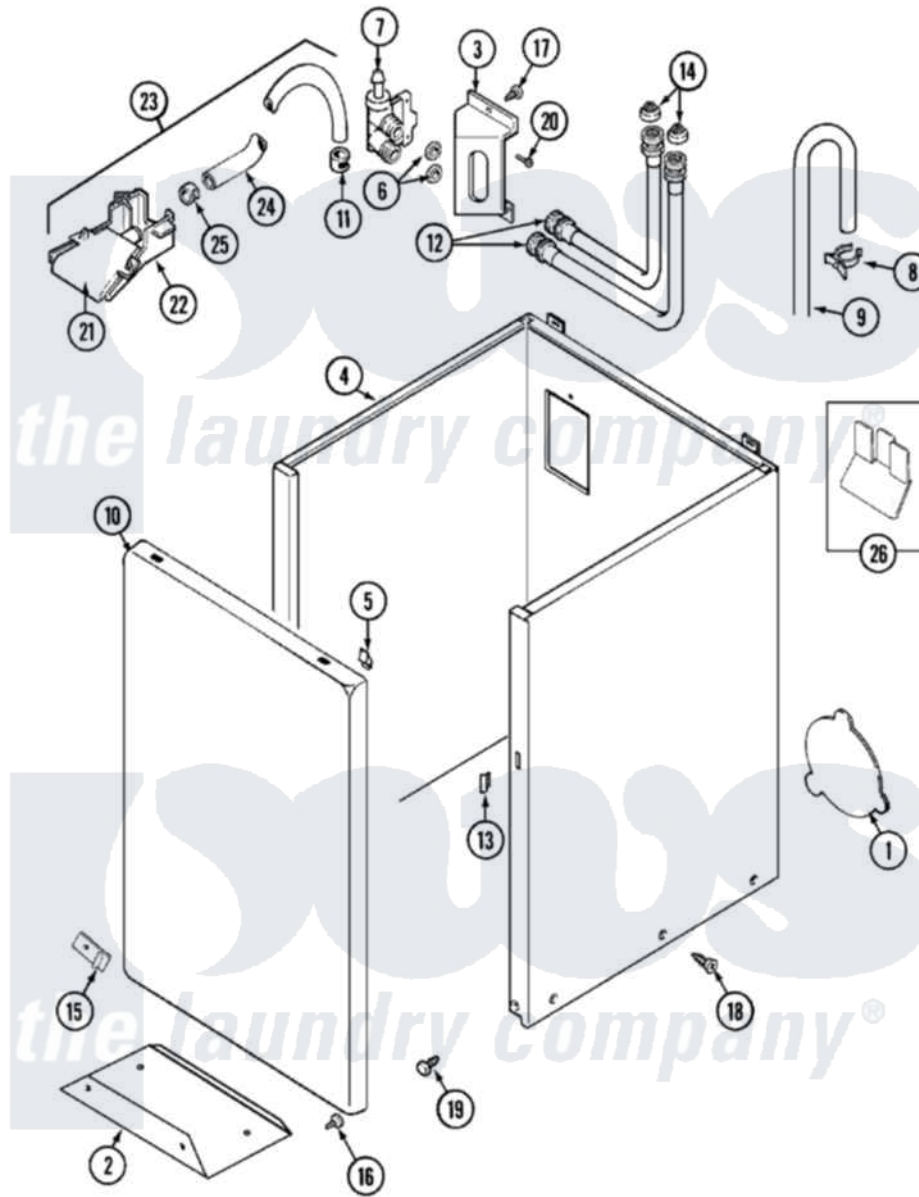

Maytag LAT9306AGE 02 - CABINET

Maytag [Residential Maytag LAT9306AGE Washer Parts](#) Parts Diagram 02 - CABINET
 Click on the part number to view part

Item	Original Part Number	Replaced By	Status	Part Description
1	211294	90767		Screw, 8A X 3/8 HeX Washer Head Tapping
"	211878		Not Available	PLATE, ACCESS
"	22001683	22002924		Plate, Access
2	22001624			Guard, Belt
"	22001646	22002331		Spacer, Front Panel
3	22003217	3370225		Screw
"	214812	22002361		Bracket, Water Valve
4	22001302	22004425		Cabinet White Aspack
"	22002379	22004425		Cabinet White Aspack
5	22001650			Fastener, Spring
6	Y013783			Washer, Inlet Hose
7	214337	96160		Screen
"	22001197			Valve, Water
8	22001815	22002765		Clip, Hose
9	22002701	22003814		Retainer, Drain Hose
"	22001816			Hose, Drain

"	22002700	22003410	Hose, Drain
10	22001817		Sheet, Sound Damper
"	22001803	Not Available	PANEL, FRONT (WHT)
"	22002366	Not Available	PANEL, FRONT (WHT)
11	216169	596669	Clamp, Manifold
12	208100	76313	Hosefill
13	214376	22002331	Spacer, Front Panel
14	200961	12001413	Strainer And Washer Kit
15	22002376		Clip
"	22002378	27001200	Screw
"	22001995		Screw Note: Screw, Tumbler Front And Shroud
"	12001341		Screw And Fastener Kit
"	22002377		Clip, Retainer
16	Y912873		Screw, Terminal Block Bracket
17	212276	W10116760	Screw
18	213007		Xfor Cabinet See Cabinet, Back
19	213121	3400111	Screw, 12-14 X 5/8
"	213122	27001200	Screw
20	Y313561		Screw----NA
23	22001608	22001954	Injector Hose And Clamp Kit
25	205161	489503	Clamp
26	22001972		Clip, Cabinet