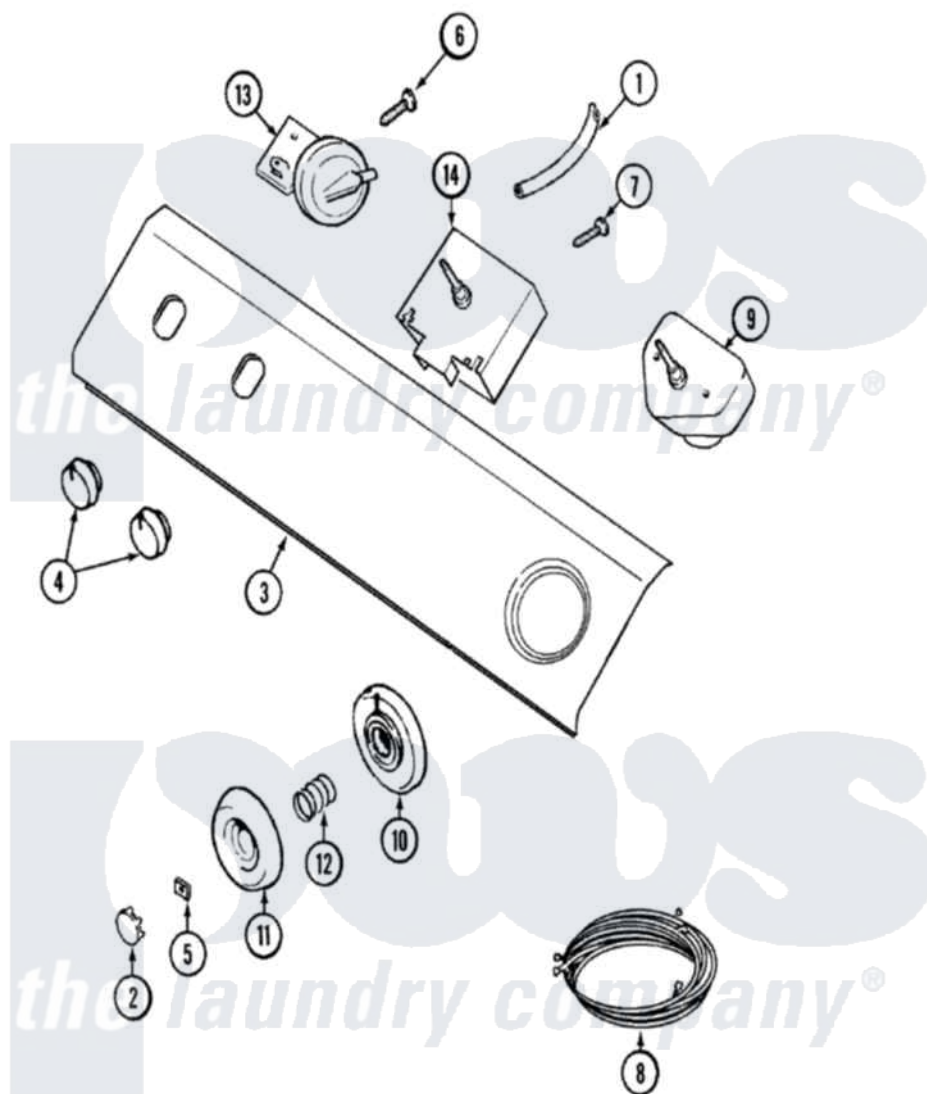

# Maytag LAT9306AGE 04 - CONTROL PANEL

Maytag [Residential Maytag LAT9306AGE Washer Parts](#) Parts Diagram 04 - CONTROL PANEL  
 Click on the part number to view part

Item	Original Part Number	Replaced By	Status	Part Description
1	22001036	<a href="#">22001619</a>		Tube, Water Level Switch
2	<a href="#">22001664</a>			Timer Knob Insert/Cap
3	22001838		Not Available	PANEL, CONTROL (WHT)
4	<a href="#">22001942</a>			Washer, Sealing
"	<a href="#">22001663</a>			Knob, Selector Switch
5	<a href="#">211605</a>			Bezel, Timer Dial
6	22001662	<a href="#">8534058</a>		Screw
7	22001661	<a href="#">3400094</a>		Screw, 10-32 X 3/8
8	<a href="#">22001839</a>			Wire Harness, Main
"	<a href="#">22002218</a>			Harness, Wire
9	<a href="#">22001944</a>			Sealing Washer, Timer
"	22001943		Not Available	SHIELD, TIMER
"	<a href="#">22001863</a>			Timer RPR
"	<a href="#">22002192</a>			Timer
10	<a href="#">22001660</a>			Dial Skirt - White
11	<a href="#">22001659</a>			Timer Knob - Grey

12	<a href="#">211065</a>		Spring, Index Wheel
13	<a href="#">22001896</a>		Switch, Water Level
14	<a href="#">22001843</a>		Switch, Water Temp.
15	16009149	Not Available	MANUAL, USE & CARE
16	16000327	Not Available	GUIDE, QUICK REF. - MAYTAG