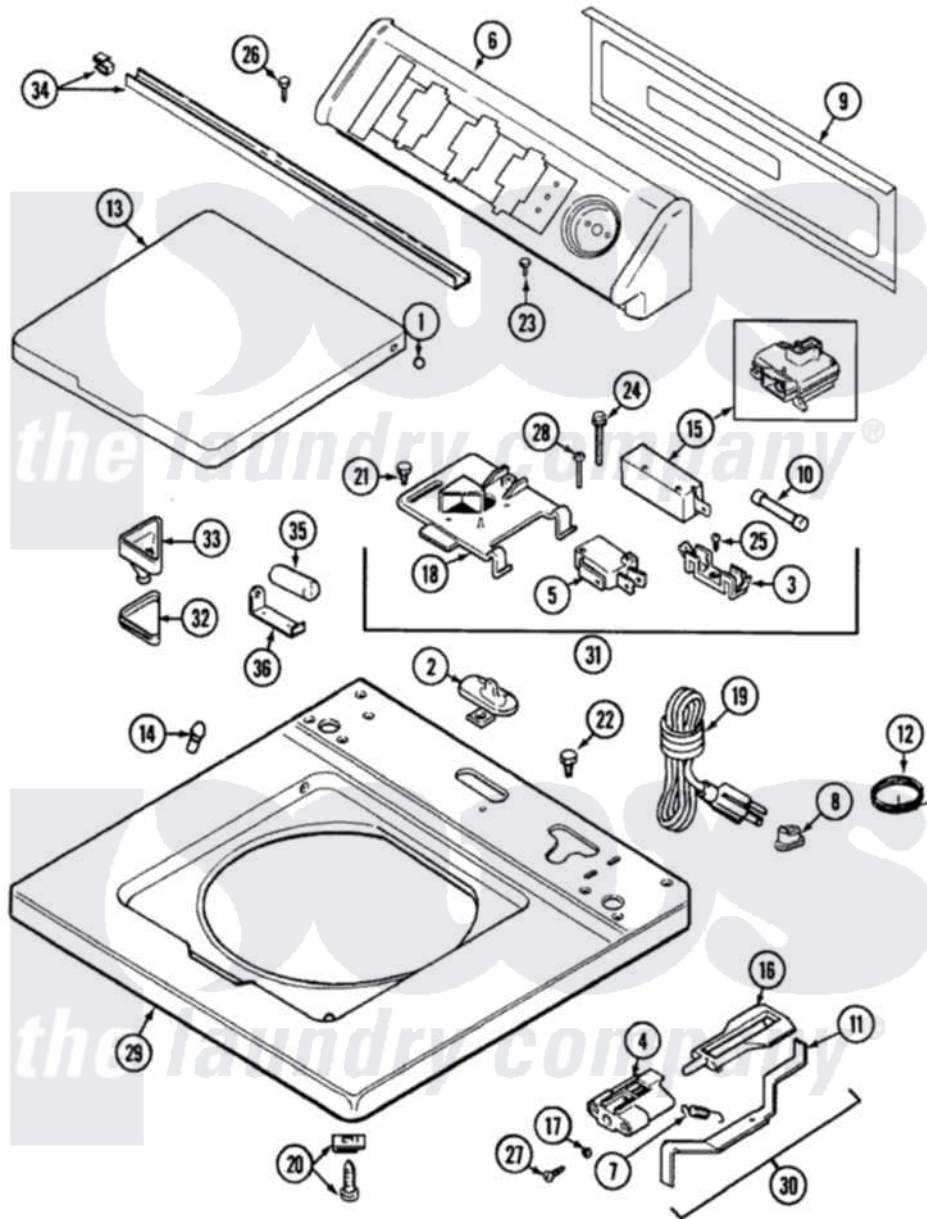

Maytag LAT9306AGE 05 - TOP

Maytag [Residential Maytag LAT9306AGE Washer Parts](#) Parts Diagram 05 - TOP
 Click on the part number to view part

Item	Original Part Number	Replaced By	Status	Part Description
1	211726			Hinge, Ball Lid
2	22001298			Cap, Top Cover
"	207159	489355		Screw, 8 X 1/2
3	207167			Block, Fuse
4	22001645		Not Available	BRACKET, UNBALANCE----NA
"	22002135			Bracket, Unbalance
5	207166			Switch, Check
6	22001670			Console
7	213720			Spring, Lid Switch
8	22002532	216183		Grommet, Cord Export
9	22001662	8534058		Screw
"	216423	3370225		Screw
"	22001814			Back Panel, Console
10	22001673	22001682		Switch Assembly, Lid W/4amp Fuse
11	22001968			Lever, Unbalance

"	22001672		Lever, Unbalance
12	22001654		Wire, Ground
"	Y705026	3370225	Screw
13	22001674	22001893	Lid
14	212716		Bumper, Lid
15	205415	279347	Switch-Lid
"	22002383	22003813	Lid Switch
16	216255		Plunger, Lid Switch
17	211500		Washer, Bracket To Top Cover
18	22001678		Bracket, Switch And Fuse
19	208746	Not Available	CORD, POWER (EXPORT)
20	22001402	214354	Screw, Top Cover To Cabnt.
21	207159	489355	Screw, 8 X 1/2
22	Y705026	3370225	Screw
23	216423	3370225	Screw
24	213501		Screw, No.6-20 X 1-1/8 Inch
25	Y311711		Screw, Fuse Block
26	216423	3370225	Screw
27	22001600	25-7809	Screw, No.6-20 1/2 Flthd Torx
28	22001352		Screw, Check Switch
29	22001781	22002145	Cover Assembly, Top
30	22001681		Unbalance Lever Assembly
"	22001969		Unbalance Lever Assembly
31	22001682		Switch Assembly, Lid W/4amp Fuse
"	22001967	12001908	Switch-Lid
32	215374	Not Available	GASKET FOR BLEACH CUP
33	22001006		Cup, Bleach
34	22001387	Not Available	CHANNEL ASSY.
35	211294	90767	Screw, 8A X 3/8 HeX Washer Head Tapping
"	201101		Capacitor
36	22001396		Clip, Capacitor