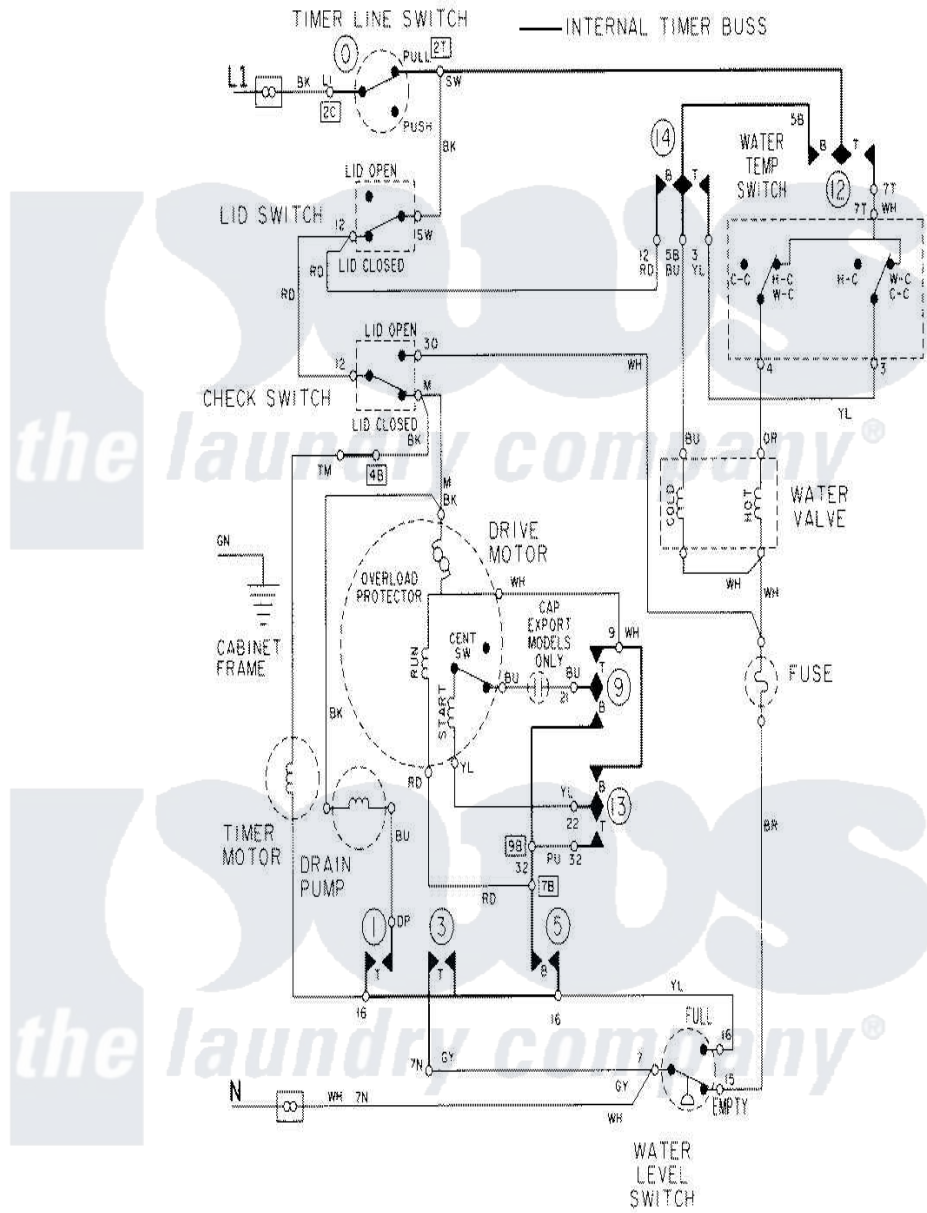

Maytag LAT9306AGE 08 - WIRING INFORMATION

Maytag Residential Maytag LAT9306AGE Washer Parts Parts Diagram 08 - WIRING INFORMATION
 Click on the part number to view part

Item	Original Part Number	Replaced By	Status	Part Description
NI	15002107		Not Available	WIRING INFORMATION
"	15002033		Not Available	WIRING INFORMATION