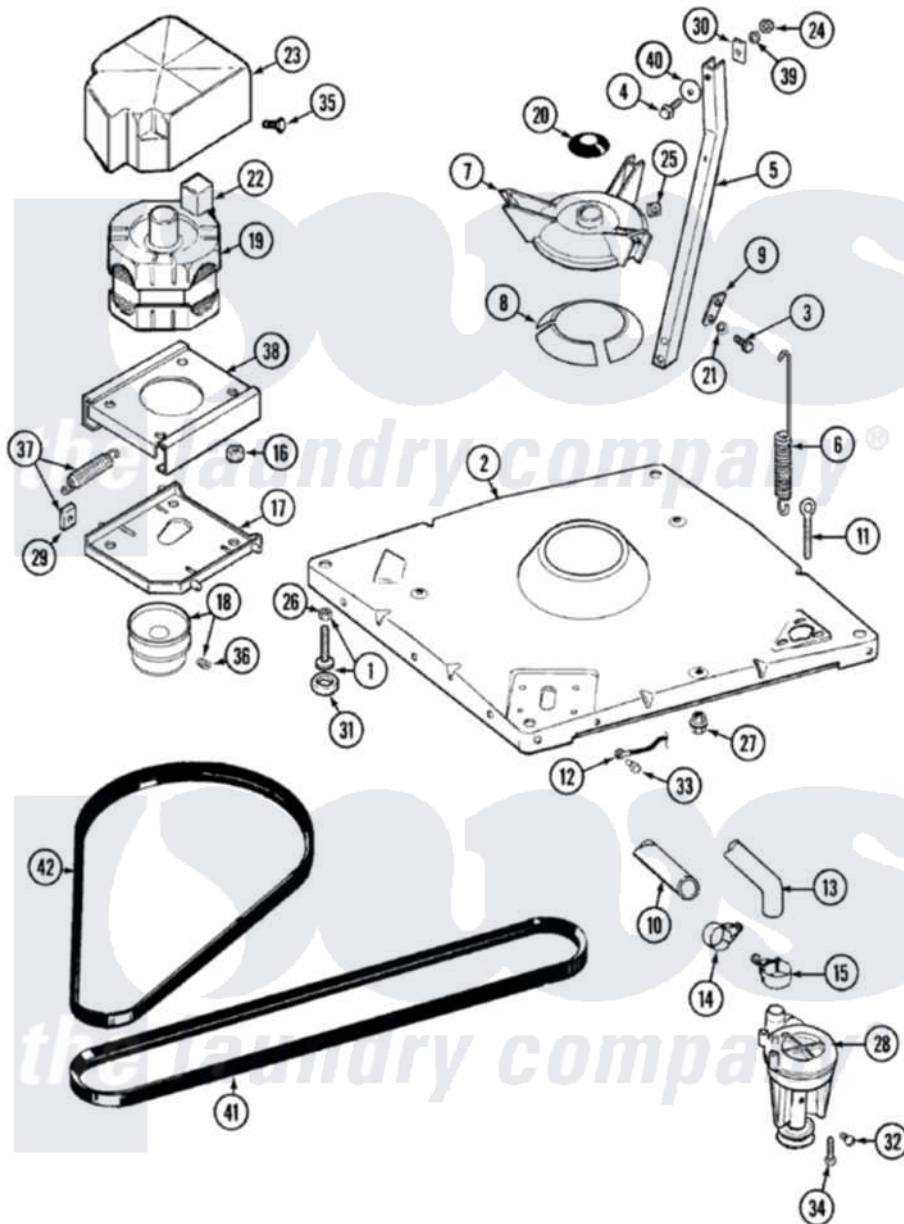

Maytag LAT9306AKM 01 - BASE

Maytag Residential Maytag LAT9306AKM Washer Parts Parts Diagram 01 - BASE
 Click on the part number to view part

Item	Original Part Number	Replaced By	Status	Part Description
1	Y302699	22003428		Leg, Adjustable
2	22001172	22002150		Base
3	Y015627			Screw- Hex
4	205254	W10175938		Bolt
"	200744	W10175939		Bolt
5	213053			Brace, Tub Part Not Used
6	22001300			Spring, Centering
7	203725			Damper W/Bolt And Clip
8	203956			Damper Pad Kit
9	213073			Washer, Double Brace
10	22001816			Hose, Drain
11	216416			Bolt, Eye/Centering Spring
12	901220			Ground Wire
13	213045			Hose, Outer Tub Part Not Used
14	22001820	285655		Clamp, Hose
15	22001640	285655		Clamp, Hose

16	Y311426	3400029	Nut, Adapter Plate
17	22001301		Mount, Motor Lower-Assembly
18	200816	6-2008160	Pulley- MO
19	202157	12002352	Motor-Drve
20	22001586		Deflector, Water
21	911852	486009	Lockwasher
22	205132	Not Available	SWITCH, MOTOR EXTERNAL START No.201664-14,205463- 4 & 201800-4
23	215098		Shield, Motor
24	Y052734		Nut, Carrage Bolts And Bracket
25	Y052785		Nut, Brace To Damper
26	210385		Lock Nut For Adjustable Leg
27	211949		Nut, Adjustment Eyebolt
28	202203	6-2022030	Pump As Pa
29	204998	205000	Roller And Spring Kit 4+Spr
30	212979	Not Available	WASHER, TUB BRACE
31	210684		Foot, Adjustable Leg
32	Y015408	22003235	Screw, Bearing Insert
33	Y705026	3370225	Screw
34	211880		Screw, HeX Head No.10 X 1/2 Inc
35	213121	3400111	Screw, 12-14 X 5/8
36	Y053241		Set Screw, Motor Pulley
37	205000		Roller And Spring Kit 4+Spr
38	214956		Motor Mount Assembly
39	Y054867		Washer, Lock
40	211100		Washer, Outer Tub
41	211124		Part Not Used
42	211125		V Belt, DriVe Pulley