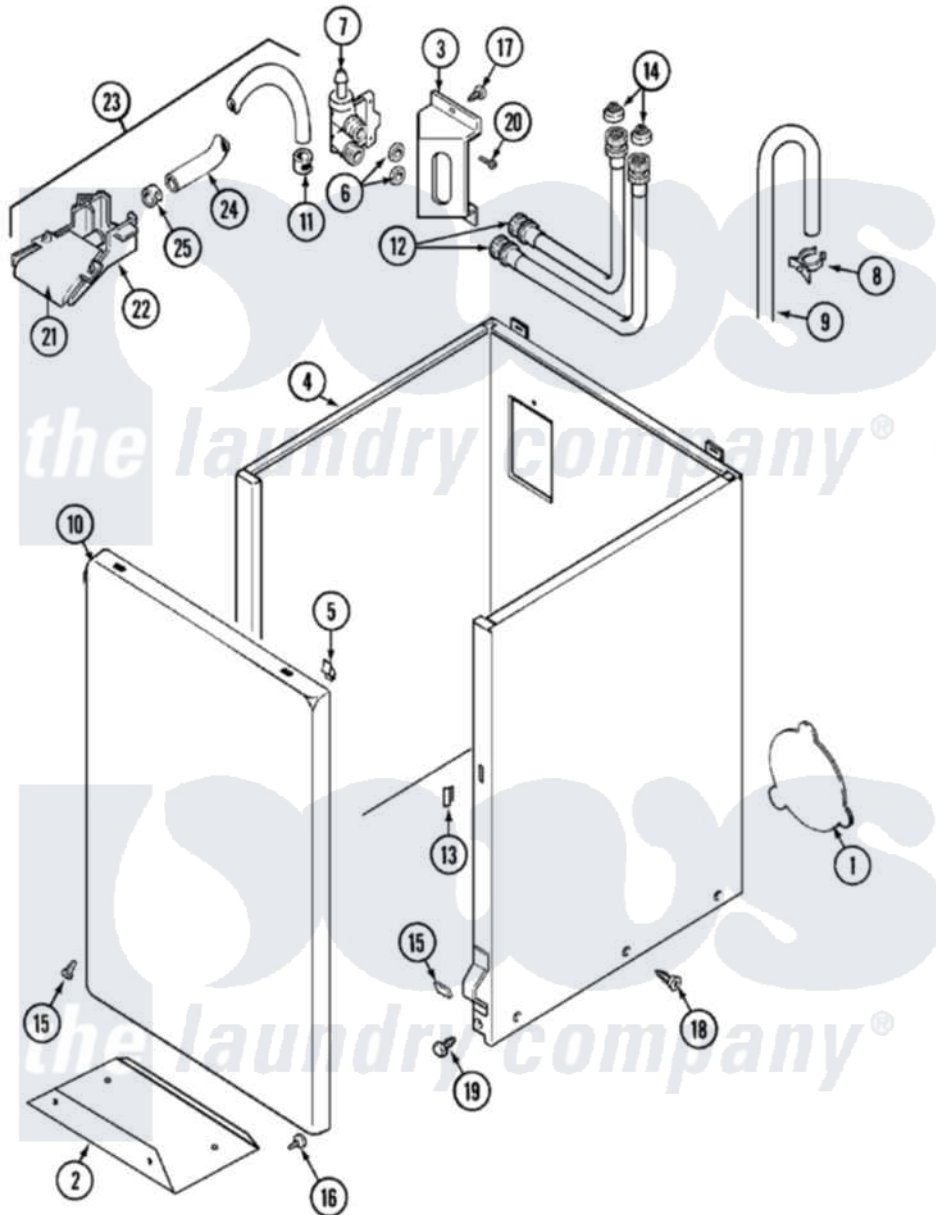

# Maytag LAT9306AKM 02 - CABINET

Maytag [Residential Maytag LAT9306AKM Washer Parts](#) Parts Diagram 02 - CABINET  
 Click on the part number to view part

Item	Original Part Number	Replaced By	Status	Part Description
1	211878		Not Available	PLATE, ACCESS
"	211294	<a href="#">90767</a>		Screw, 8A X 3/8 HeX Washer Head Tapping
"	22001683	<a href="#">22002924</a>		Plate, Access
2	<a href="#">213846</a>			Guard, Belt
3	22003217	<a href="#">3370225</a>		Screw
"	214812	<a href="#">22002361</a>		Bracket, Water Valve
"	<a href="#">22002361</a>			Bracket, Water Valve
4	<a href="#">22001303</a>			Cabinet ----NA
"	22002380	<a href="#">22001303</a>		Cabinet ----NA
5	<a href="#">22001650</a>			Fastener, Spring
6	<a href="#">Y013783</a>			Washer, Inlet Hose
7	<a href="#">22002360</a>			Valve, Water
"	<a href="#">22001197</a>			Valve, Water
"	214337	<a href="#">96160</a>		Screen
8	22001815	<a href="#">22002765</a>		Clip, Hose
9	<a href="#">22001816</a>			Hose, Drain