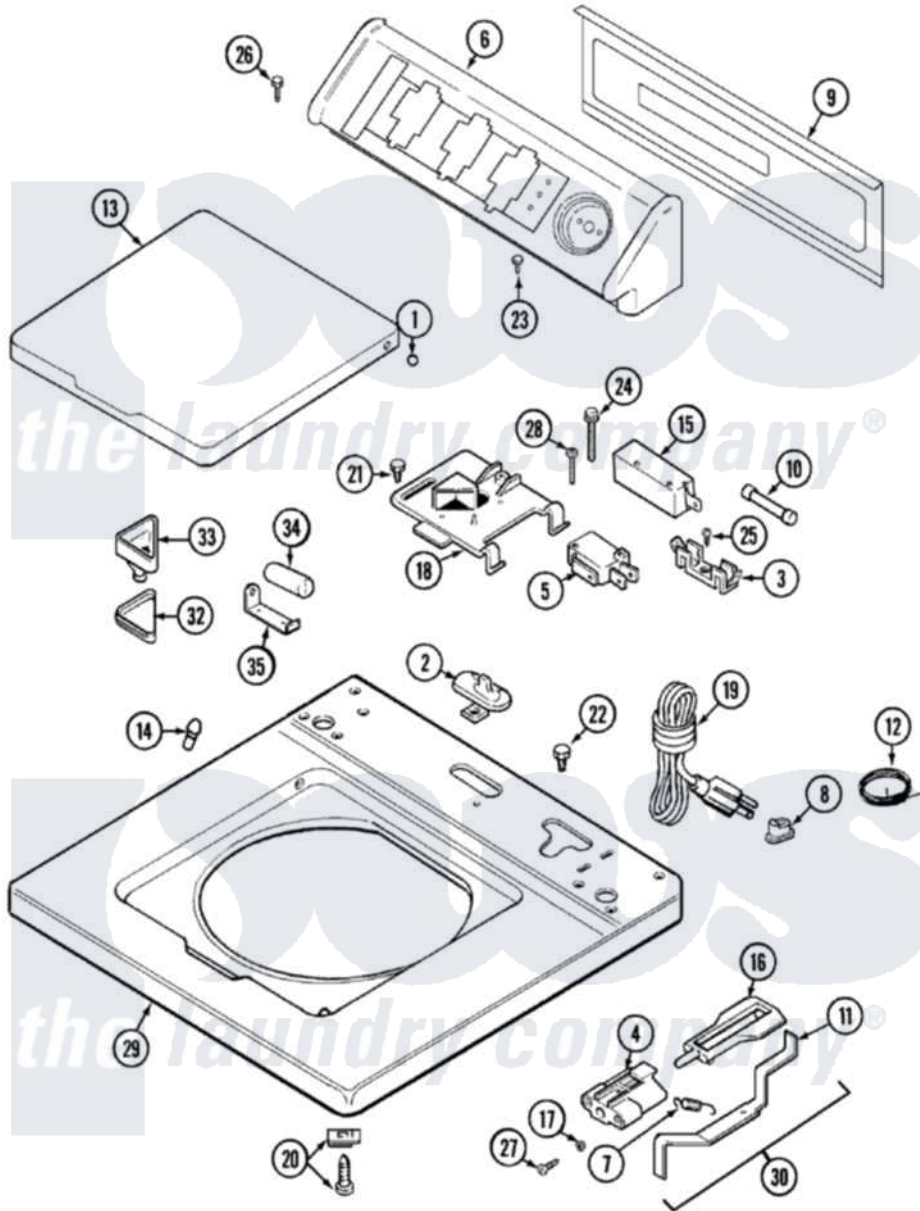

# Maytag LAT9306AKM 05 - TOP

Maytag [Residential Maytag LAT9306AKM Washer Parts](#) Parts Diagram 05 - TOP  
 Click on the part number to view part

Item	Original Part Number	Replaced By	Status	Part Description
1	<a href="#">211726</a>			Hinge, Ball Lid
2	207159	<a href="#">489355</a>		Screw, 8 X 1/2
"	<a href="#">22001298</a>			Cap, Top Cover
3	<a href="#">207167</a>			Block, Fuse
4	<a href="#">22002135</a>			Bracket, Unbalance
5	<a href="#">207166</a>			Switch, Check
6	<a href="#">22001671</a>			Console ----NA
7	<a href="#">213720</a>			Spring, Lid Switch
8	22002532	<a href="#">216183</a>		Grommet, Cord Export
9	22001662	<a href="#">8534058</a>		Screw
"	216423	<a href="#">3370225</a>		Screw
"	<a href="#">22001814</a>			Back Panel, Console
10	22001673	<a href="#">22001682</a>		Switch Assembly, Lid W/4amp Fuse
11	<a href="#">22001968</a>			Lever, Unbalance
12	<a href="#">22001654</a>			Wire, Ground
"	Y705026	<a href="#">3370225</a>		Screw