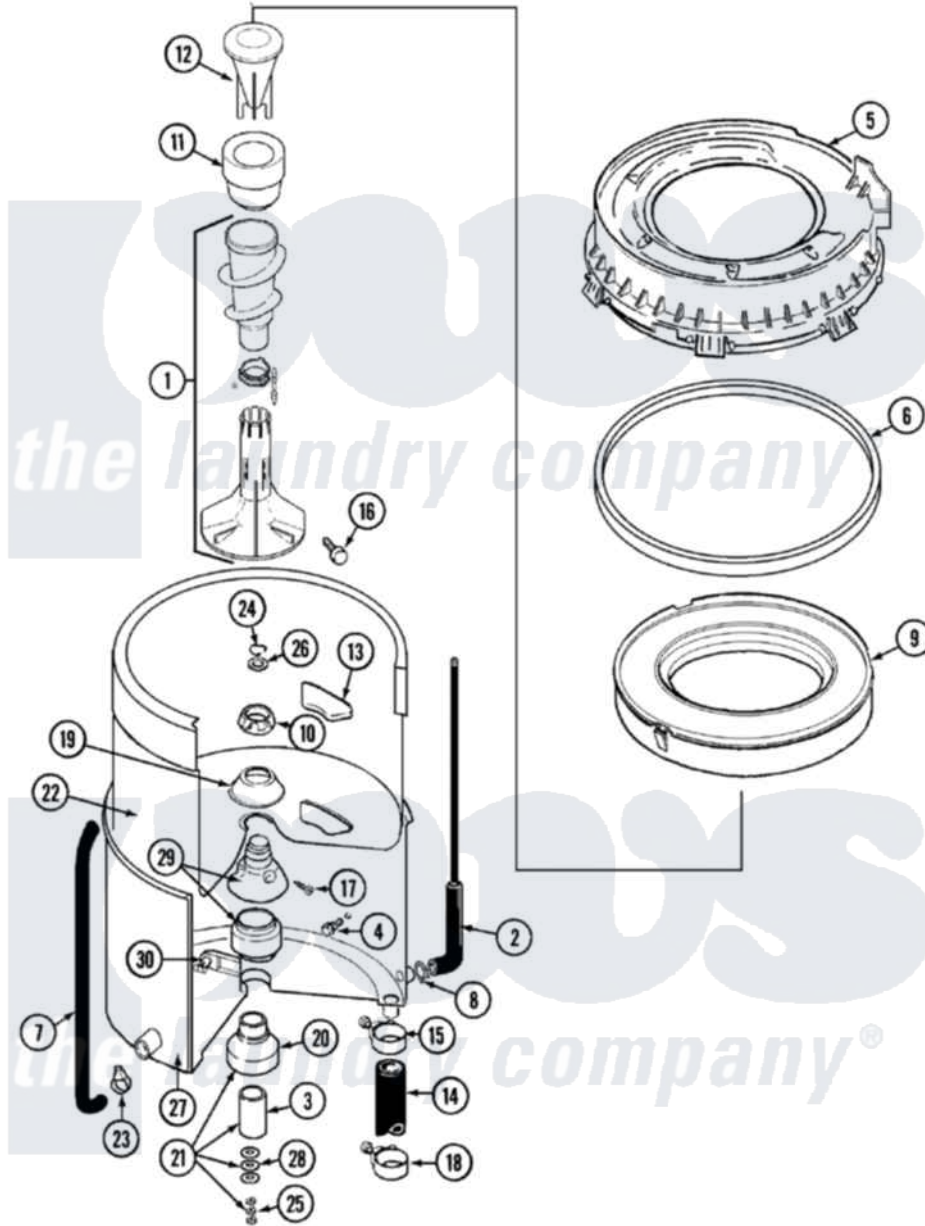

# Maytag LAT9306AKM 07 - TUB

Maytag [Residential Maytag LAT9306AKM Washer Parts](#) Parts Diagram 07 - TUB  
 Click on the part number to view part

Item	Original Part Number	Replaced By	Status	Part Description
1	<a href="#">22001821</a>			Agitator Auger And Base Assembly
"	22003436	<a href="#">22001821</a>		Agitator Auger And Base Assembly
2	22001036	<a href="#">22001619</a>		Tube, Water Level Switch
3	<a href="#">211130</a>			Bearing Liner, Tub Bearing
4	200744	<a href="#">W10175939</a>		Bolt
"	205254	<a href="#">W10175938</a>		Bolt
5	<a href="#">22001299</a>			Tub Cover And Gasket Assembly
6	Y22001201	<a href="#">22001007</a>		Gasket, Cover To Tub
7	<a href="#">22001320</a>			Tube, Bleach
8	<a href="#">211641</a>			Clamp, 1-1/16"
9	<a href="#">22001142</a>			Ring, Balance
10	211047	<a href="#">6-2110472</a>		Nut- Clamp
11	22001805	<a href="#">21001905</a>		Dispenser, Fabric
12	22001806	<a href="#">21001905</a>		Dispenser, Fabric

13	<a href="#">207219</a>		Filter, Self-Cleaning
14	<a href="#">213045</a>		Hose, Outer Tub Part Not Used
15	22001640	<a href="#">285655</a>	Clamp, Hose
16	<a href="#">22001819</a>		L0cking Screw And O Ring
17	<a href="#">22001423</a>		Set Screw, Mounting Stem
18	22001640	<a href="#">285655</a>	Clamp, Hose
19	<a href="#">211210</a>		Washer, Clamping Nut
20	200824	<a href="#">6-2040130</a>	Tub Bearin
21	204013	<a href="#">6-2040130</a>	Tub Bearin
22	<a href="#">22001139</a>		Tub, Inner
23	205161	<a href="#">489503</a>	Clamp
24	<a href="#">Y015667</a>		Retaining Ring
25	<a href="#">Y054867</a>		Washer, Lock
26	<a href="#">Y015666</a>		Washer, Retaining -
27	22001114	Not Available	TUB, OUTER (EX. LARGE)
28	<a href="#">211100</a>		Washer, Outer Tub
29	22001648	<a href="#">6-2095720</a>	Mounting S
30	<a href="#">214434</a>		Spout, Deflector